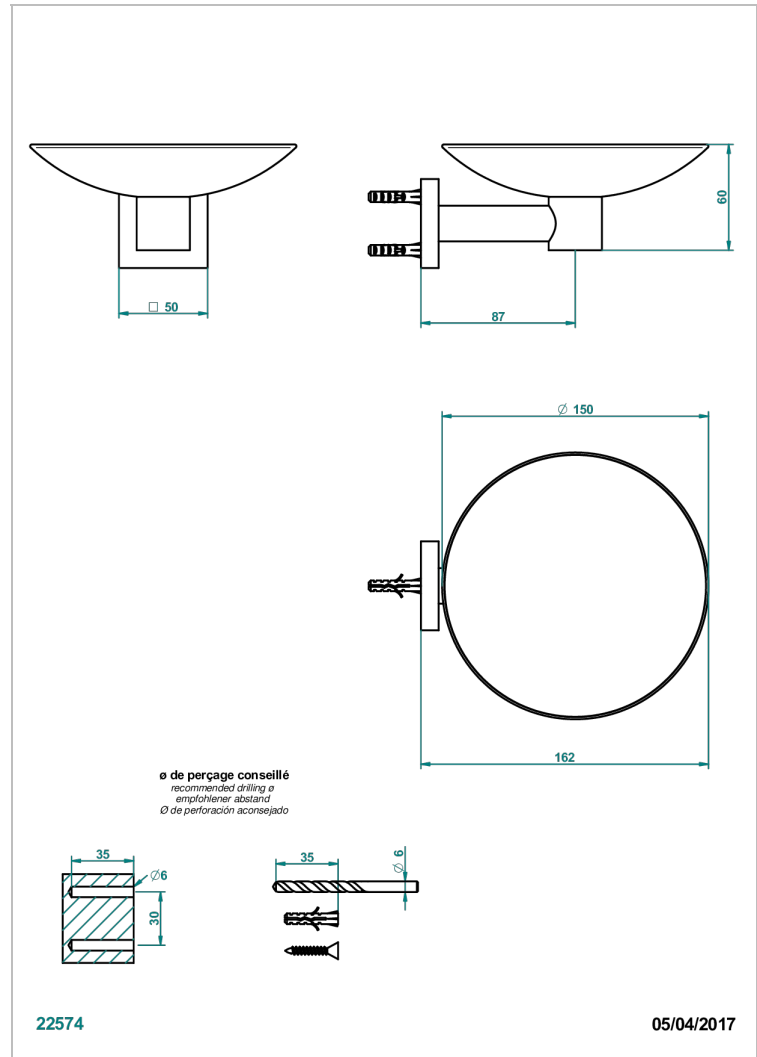

PROFIL METAL

A6A-546GM

Wall mounted soap dish, \varnothing 150 mm

THG[®]
PARIS

CHARACTERISTIC

- Profil Metal
- Wall mounted soap dish, \varnothing 150 mm

AVAILABLE FINITIONS

Antique nickel - H28
Black ceram - D30
Blush PVD - H62
Brass color PVD - H49
Brown bronze color PVD - F33
Gold color PVD - H52