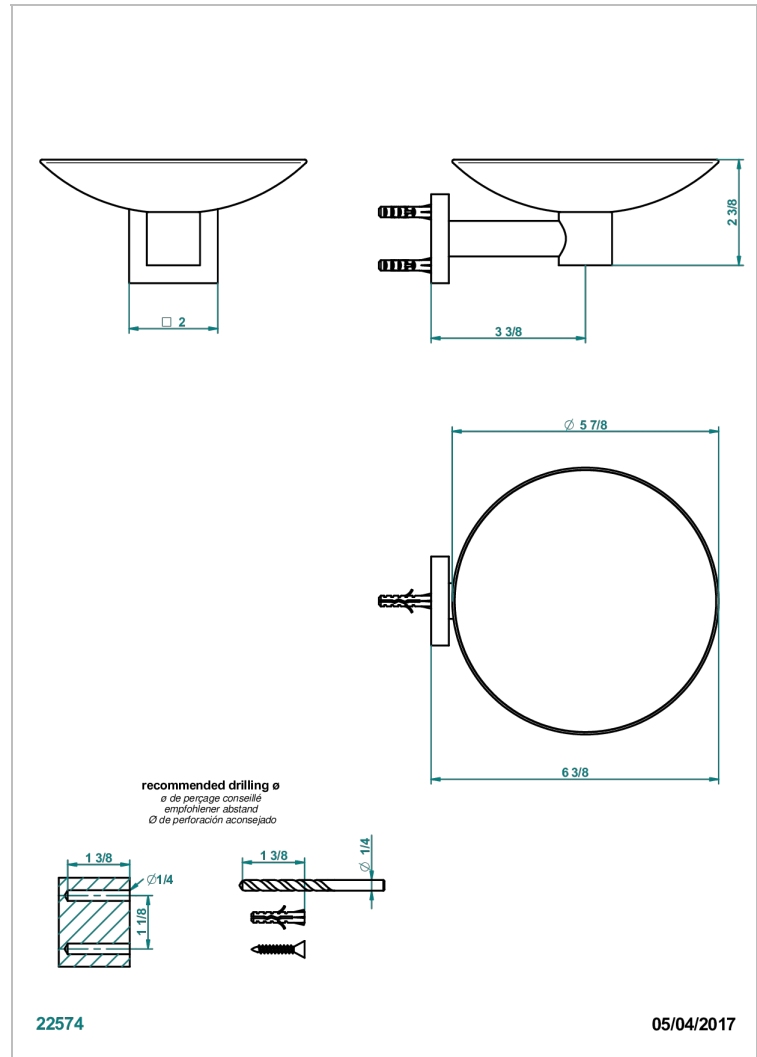

PROFIL METAL

A6A-546GM

Wall mounted soap dish, \varnothing 150 mm

THG[®]
PARIS

CHARACTERISTIC

- Profil Metal
- Wall mounted soap dish, \varnothing 150 mm

AVAILABLE FINITIONS

Antique nickel - H28
Black ceram - D30
Blush PVD - H62
Brass color PVD - H49
Brown bronze color PVD - F33
Gold color PVD - H52