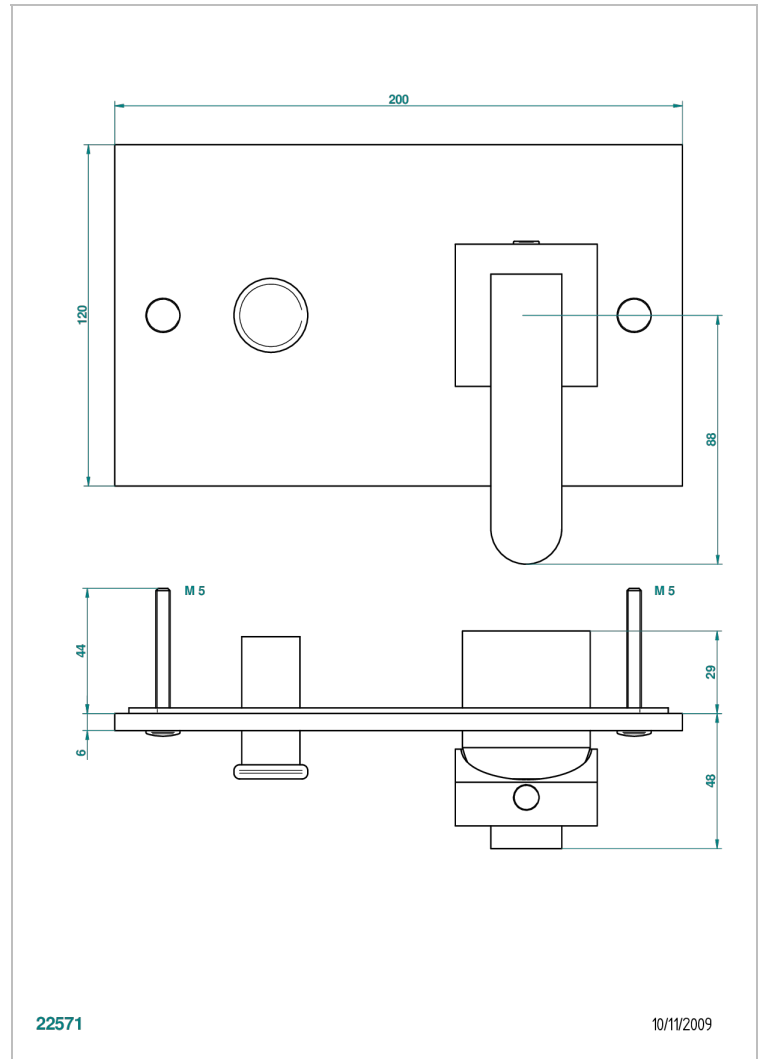

PROFIL METAL

A6A-6550B

Trim only for wall shower mixer with diverter

CHARACTERISTIC

- Profil Metal
- Trim only for wall shower mixer with diverter

AVAILABLE FINITIONS

Black ceram - D30
Blush PVD - H62
Brass color PVD - H49
Brown bronze color PVD - F33
Chrome polished - A02
Chrome polished / gold polished - G02