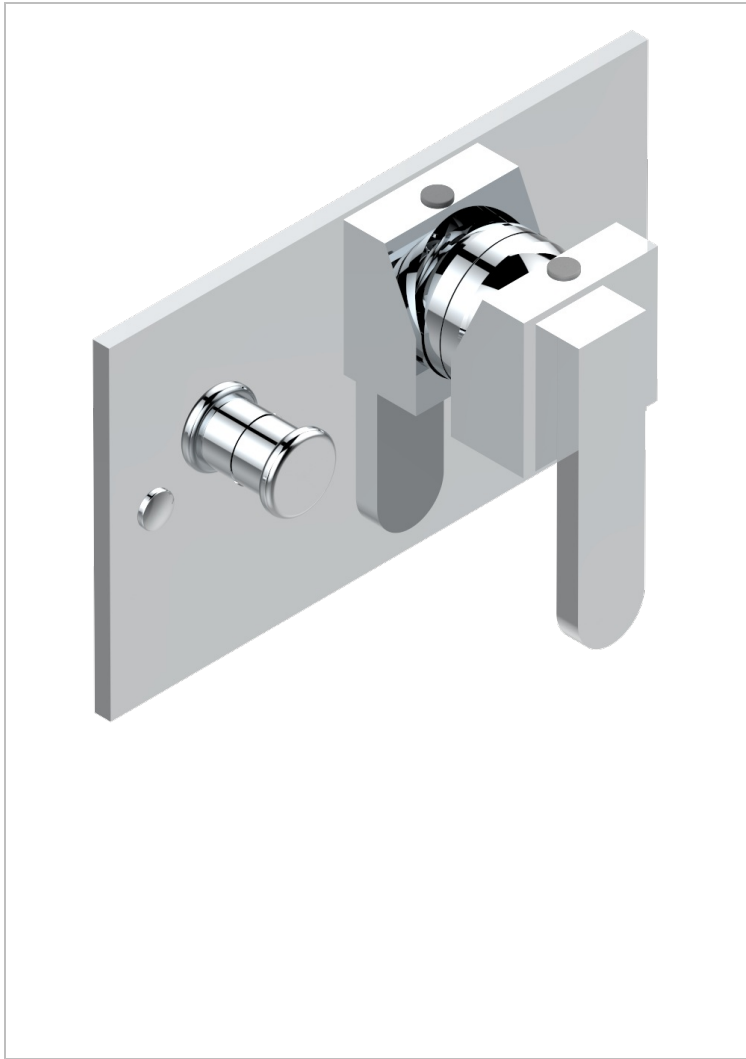

PROFIL METAL

A6A-6550B

Trim only for wall shower mixer with diverter

CHARACTERISTIC

- Profil Metal
- Trim only for wall shower mixer with diverter

AVAILABLE FINITIONS

Black ceram - D30
Blush PVD - H62
Brass color PVD - H49
Brown bronze color PVD - F33
Chrome polished - A02
Chrome polished / gold polished - G02

Copper antique matt, coated - H07
Gold color PVD - H52
Gold mat - F07
Gold polished - F01
Graphite PVD - H64
Light coated bronze - D01

Matt Umber PVD - H67
Matt blush PVD - H60
Matt brass color PVD - H50
Matt brown bronze color PVD - F34
Matt chrome (American satin) - C02
Matt gold color PVD - H53