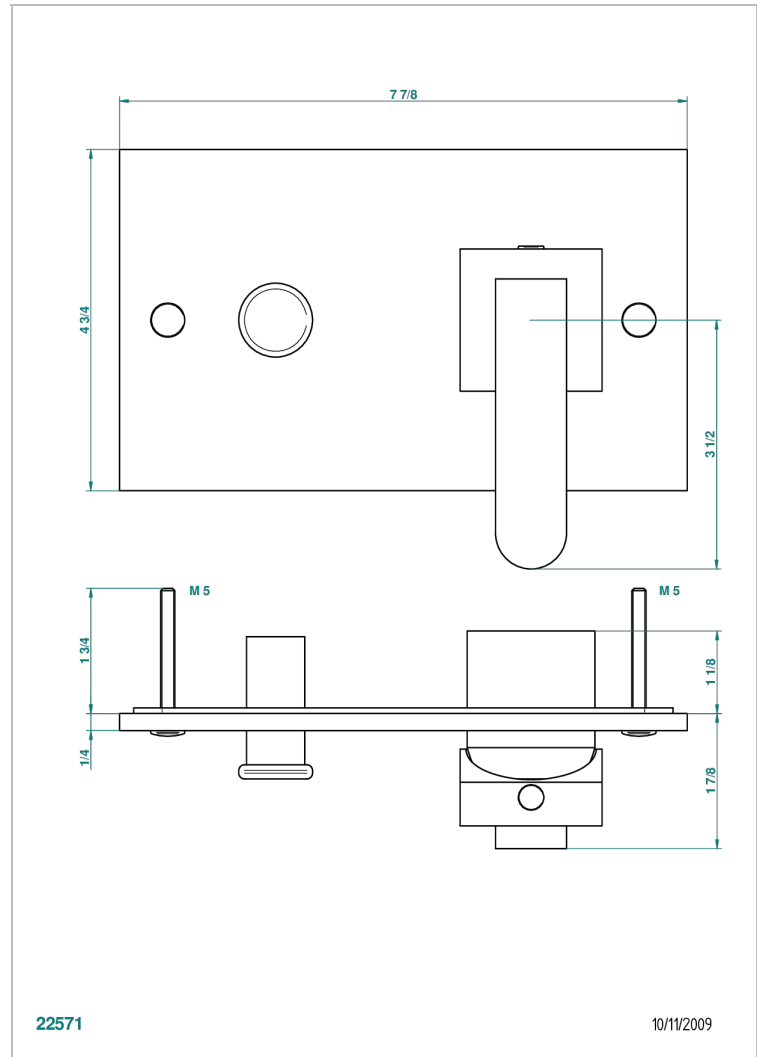

PROFIL METAL

A6A-6550B

Trim only for wall shower mixer with diverter

22571

10/11/2009

CHARACTERISTIC

- Profil Metal
- Trim only for wall shower mixer with diverter

AVAILABLE FINITIONS