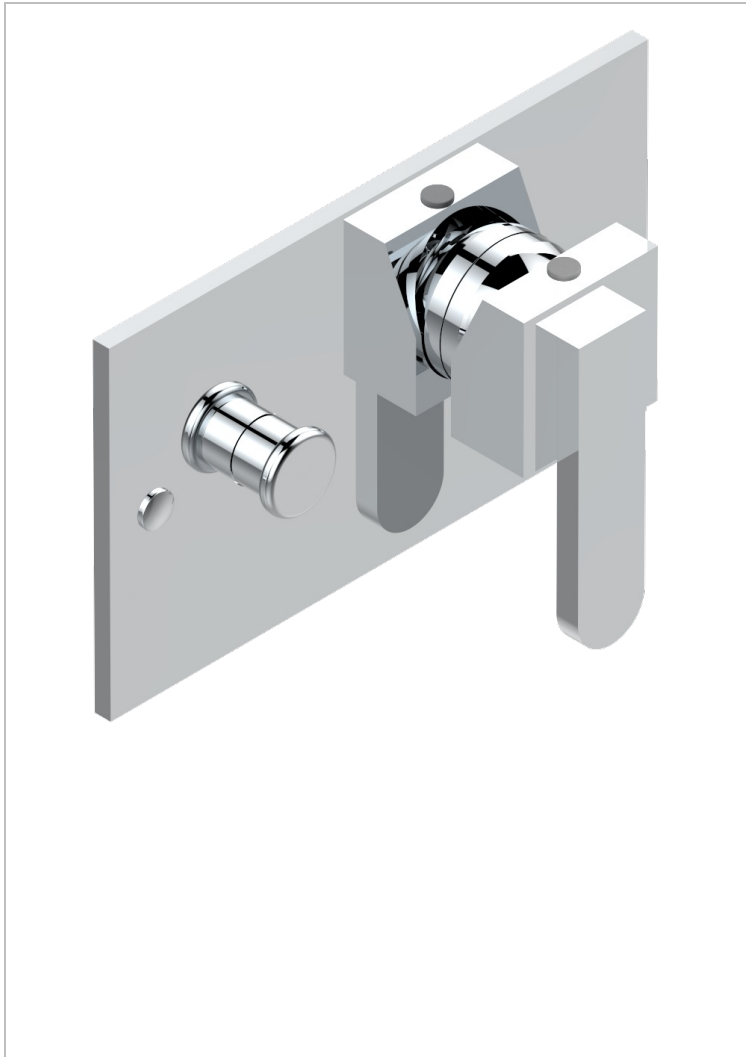

PROFIL METAL

A6A-6550B

Trim only for wall shower mixer with diverter

22571

10/11/2009

CHARACTERISTIC

- Profil Metal
- Trim only for wall shower mixer with diverter

AVAILABLE FINITIONS