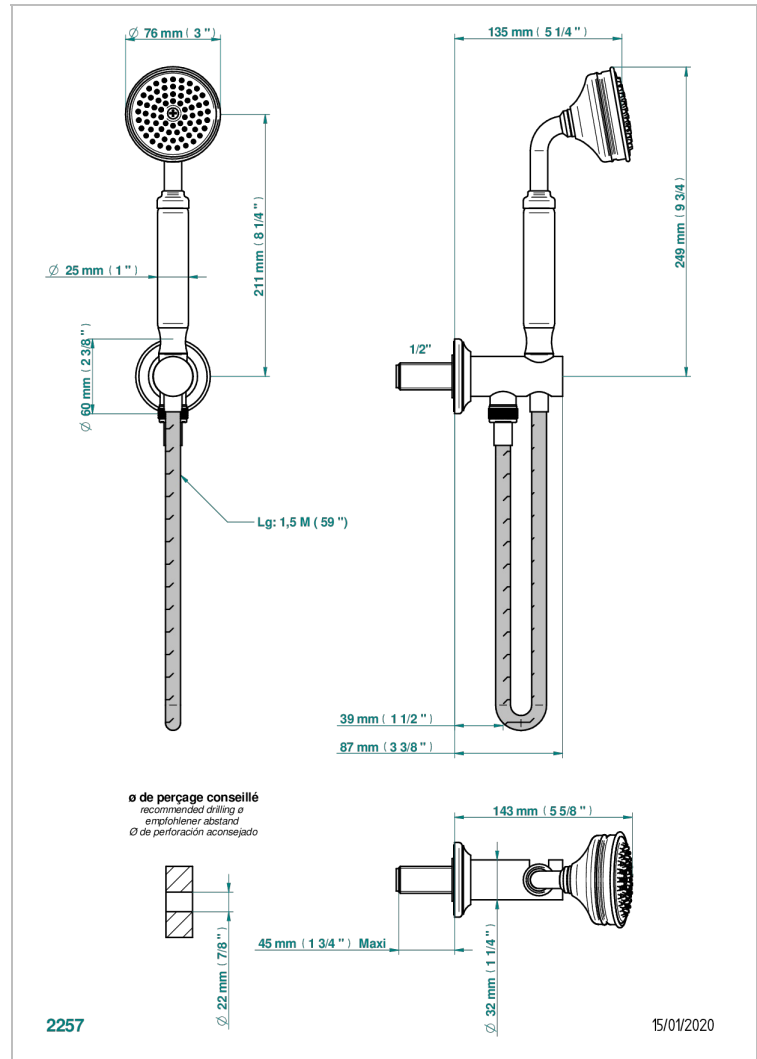

CHARLESTON WITH LEVER

G75-54

Wall mounted stylised handshower, hose and elbow with rest

CHARACTERISTIC

- Charleston with lever
- Wall mounted stylised handshower, hose and elbow with rest

TECHNICAL SPECS

- Recommandé : 3 bars (max. 5 bars) - Advised : 43,5 psi (max. 72 psi)
- 9,5 l/min à 3 bars (2.5 gpm at 43.5 psi)

AVAILABLE FINITIONS

Antique nickel - H28
Black ceram - D30
Blush PVD - H62
Brass color PVD - H49
Brown bronze color PVD - F33
Gold color PVD - H52

Graphite PVD - H64
Lacquered light bronze - D01
Matt Umber PVD - H67
Matt blush PVD - H60
Matt brass color PVD - H50
Matt brown bronze color PVD - F34