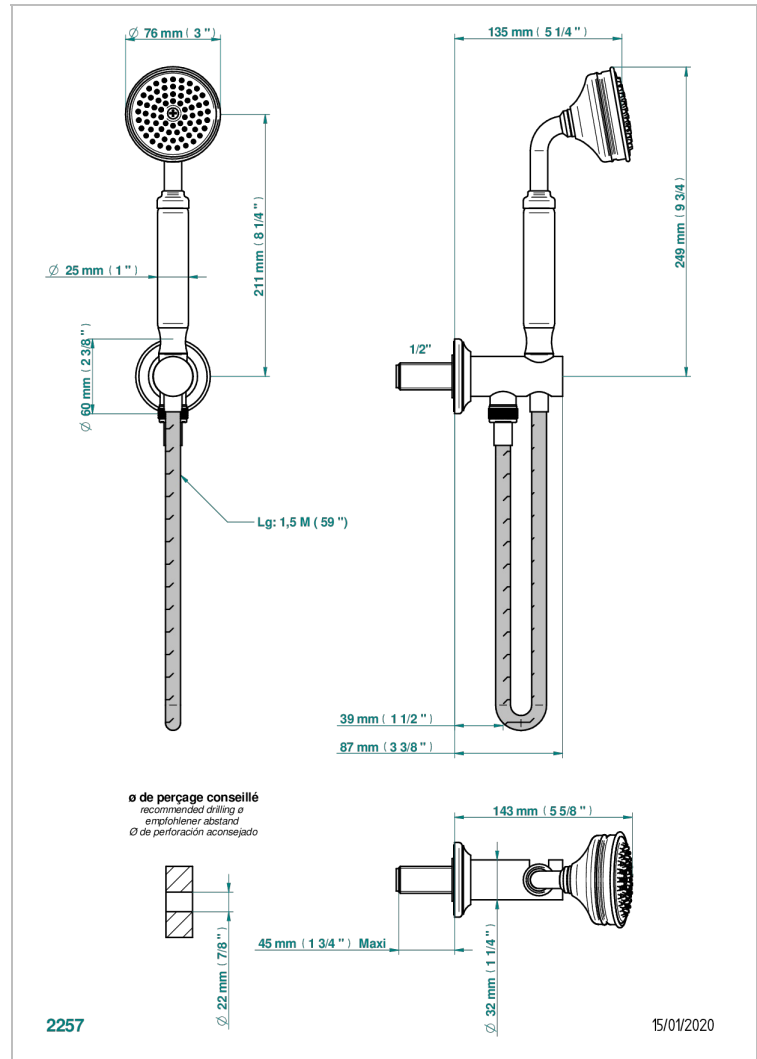

# CHARLESTON WITH LEVER

G75-54

Wall mounted stylised handshower, hose and elbow with rest

THG<sup>®</sup>  
PARIS

## CHARACTERISTIC

- Charleston with lever
- Wall mounted stylised handshower, hose and elbow with rest