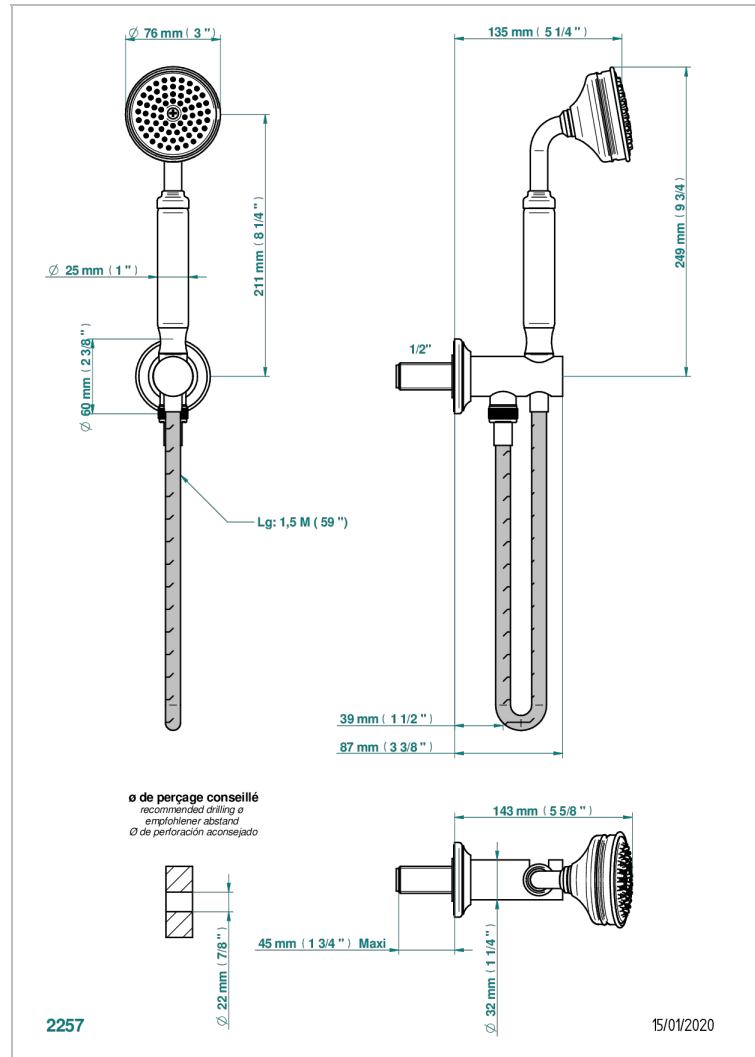

# 1900

G25-54

Wall mounted stylised handshower, hose and elbow with rest

## CHARACTERISTIC

- 1900
- Wall mounted stylised handshower, hose and elbow with rest