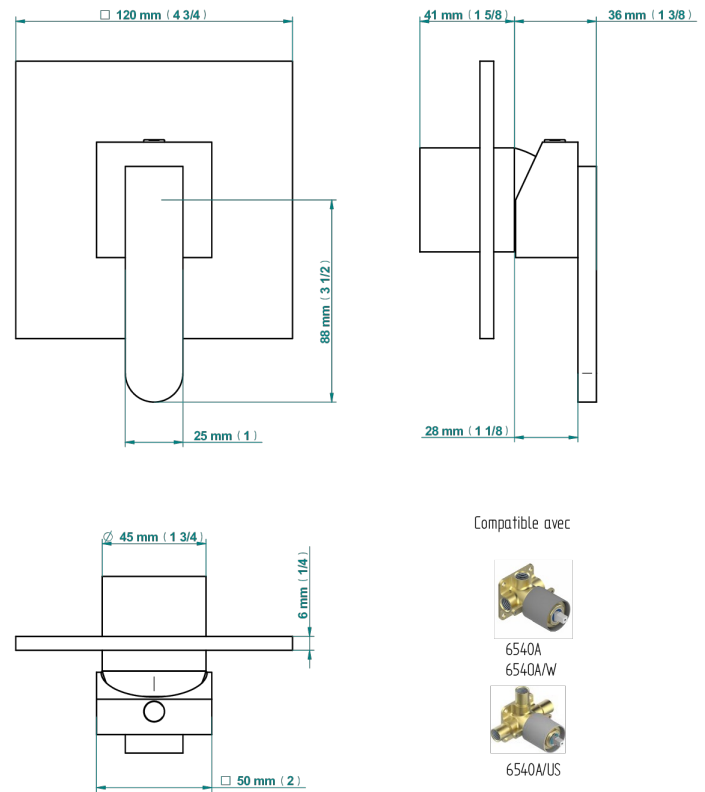

PROFIL METAL WITH LEVER HANDLES

A6B-6540B

Wall shower mixer trim

THG[®]
PARIS

22569

12/01/2023

CHARACTERISTIC

- Profil Metal with lever handles
- Wall shower mixer trim

RELATED SKU'S

- Ref. G00-6540A/US Built-in part for wall mounted flush fit shower mixer 2 inlets 1/2" -1 outlet 1/2" -US model

AVAILABLE FINITIONS

Black ceram - D30

Blush PVD - H62

Brass color PVD - H49

Brown bronze color PVD - F33