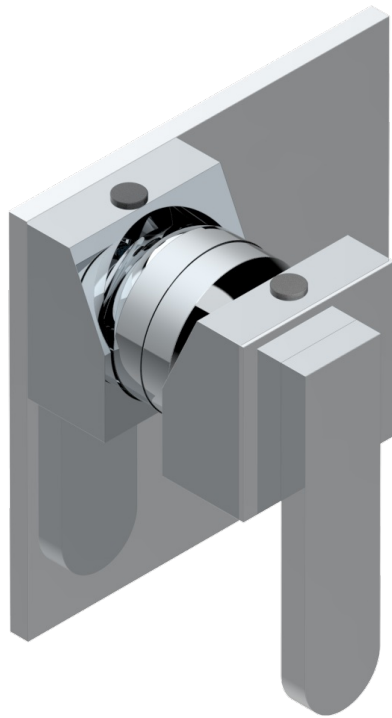

PROFIL METAL WITH LEVER HANDLES

A6B-6540B

Wall shower mixer trim

THG[®]
PARIS

22569

12/01/2023

CHARACTERISTIC

- Profil Metal with lever handles
- Wall shower mixer trim

RELATED SKU'S

- Ref. G00-6540A/US Built-in part for wall mounted flush fit shower mixer 2 inlets 1/2" -1 outlet 1/2" -US model

AVAILABLE FINITIONS

Black ceram - D30

Blush PVD - H62

Brass color PVD - H49

Brown bronze color PVD - F33