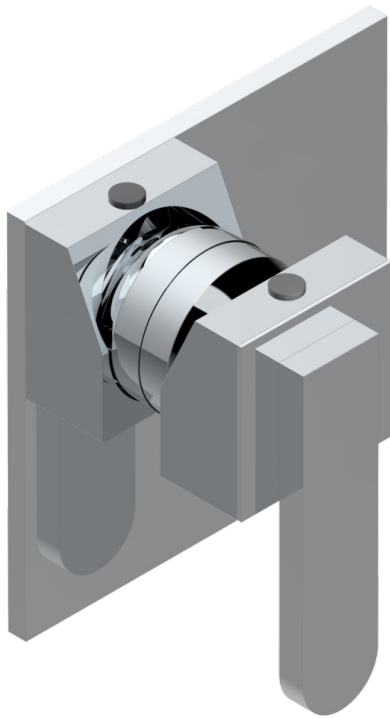

# PROFIL METAL

A6A-6540B

Wall shower mixer trim

THG<sup>®</sup>  
PARIS

22569

12/01/2023

## CHARACTERISTIC

- Profil Metal
- Wall shower mixer trim

## RELATED SKU'S

- Ref. G00-6540A/US Built-in part for wall mounted flush fit shower mixer 2 inlets 1/2" -1 outlet 1/2" -US model