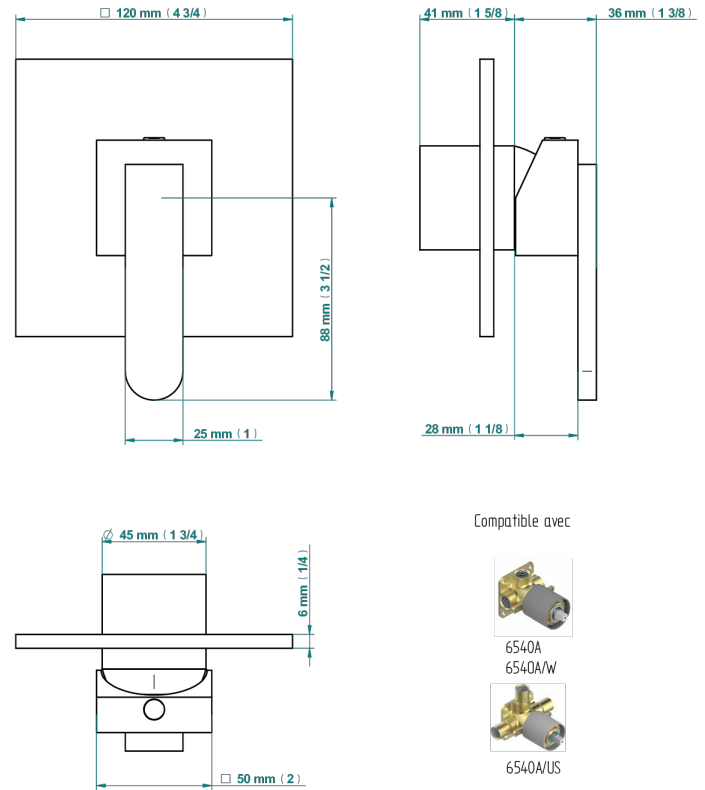

# PROFIL METAL

A6A-6540B

Wall shower mixer trim

THG<sup>®</sup>  
PARIS

22569

12/01/2023

## CHARACTERISTIC

- Profil Metal
- Wall shower mixer trim

## RELATED SKU'S

- Ref. G00-6540A/US Built-in part for wall mounted flush fit shower mixer 2 inlets 1/2" -1 outlet 1/2" -US model