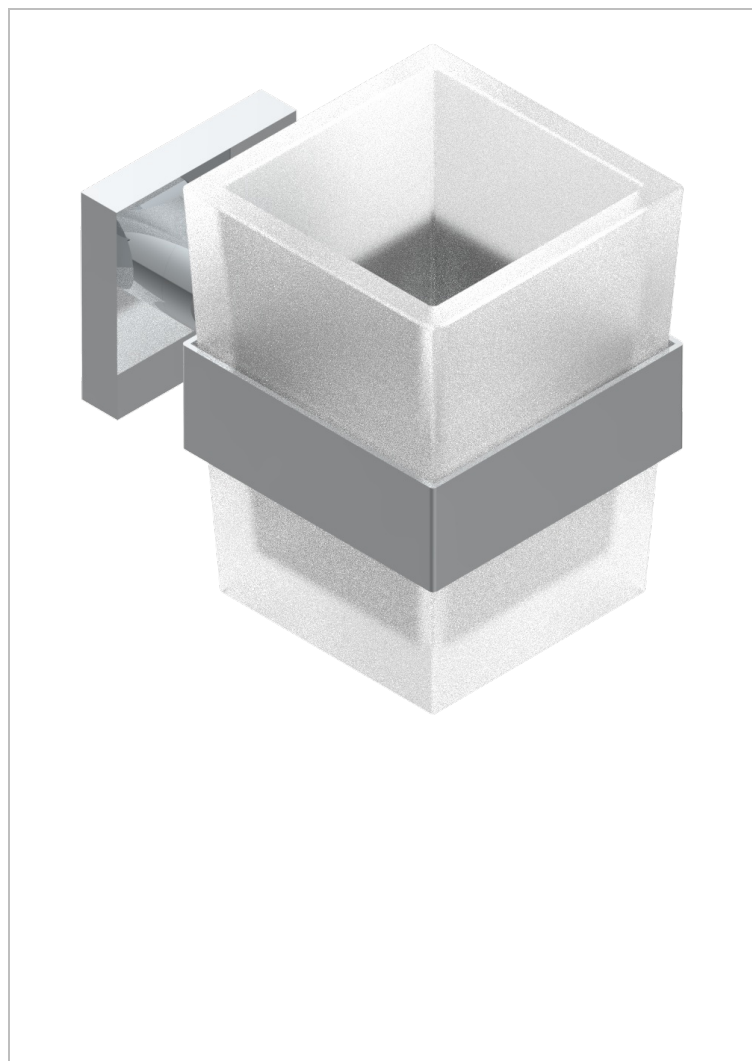

# PROFIL BLACK ONYX WITH LEVER HANDLES

A6P-536

Tumbler holder, wall mounted

## CHARACTERISTIC

- Profil Black Onyx with lever handles
- Tumbler holder, wall mounted