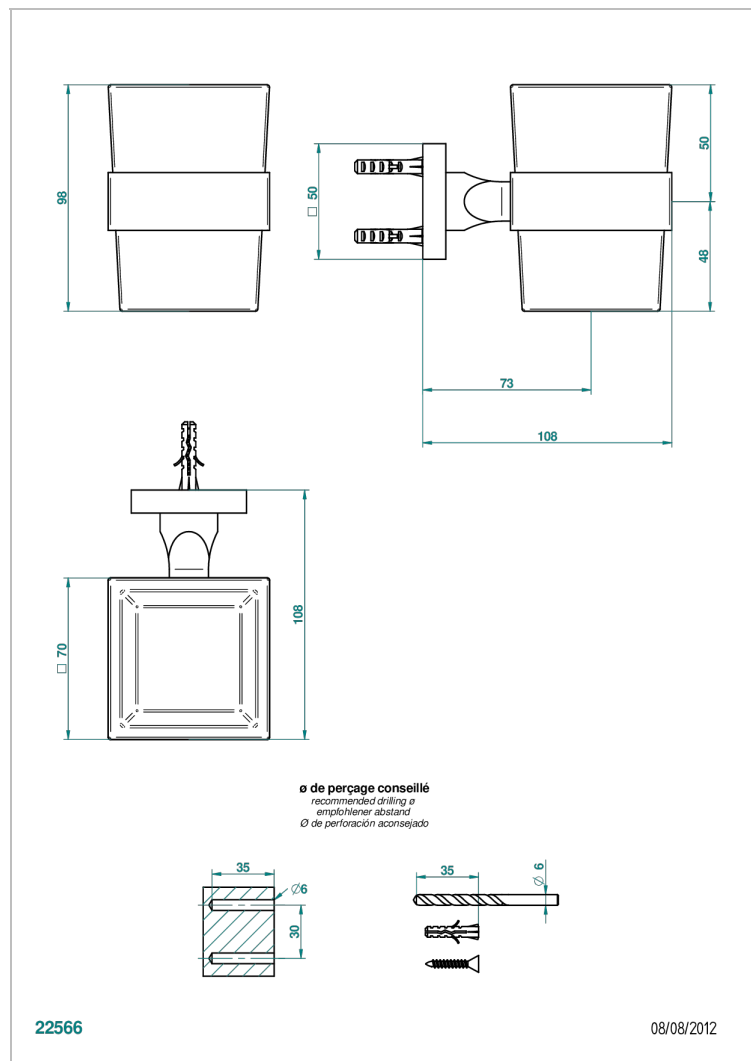

## CHARACTERISTIC

- Profil Black Onyx with lever handles
- Tumbler holder, wall mounted