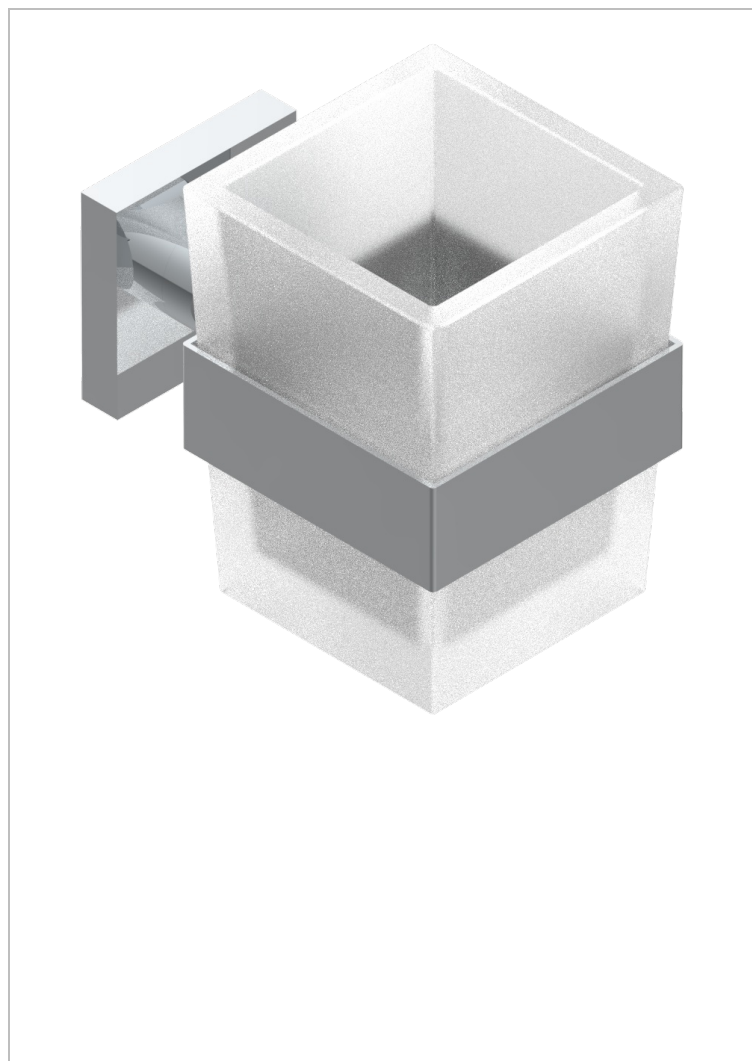

PROFIL BLACK ONYX WITH LEVER HANDLES

A6P-536

Tumbler holder, wall mounted

CHARACTERISTIC

- Profil Black Onyx with lever handles
- Tumbler holder, wall mounted

AVAILABLE FINITIONS

Black ceram - D30

Blush PVD - H62

Brass color PVD - H49

Brown bronze color PVD - F33

Chrome polished - A02

Chrome polished / gold polished - G02

Copper antique matt, coated - H07

Gold color PVD - H52

Gold mat - F07

Gold polished - F01