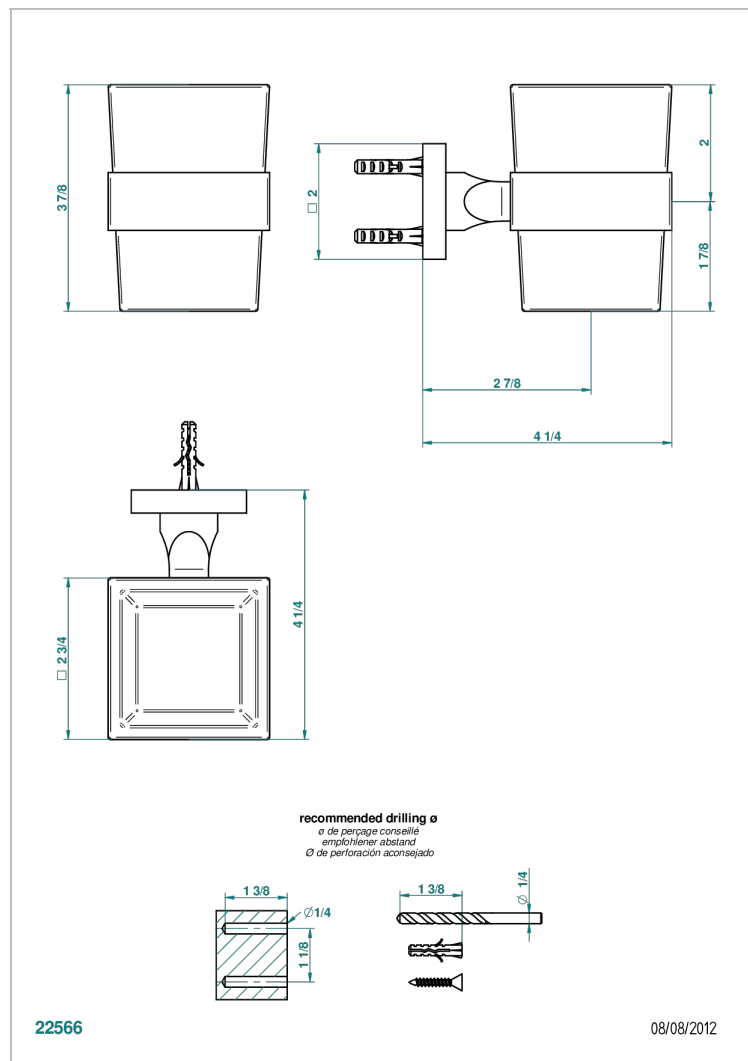

PROFIL BLACK ONYX WITH LEVER HANDLES

A6P-536

Tumbler holder, wall mounted

CHARACTERISTIC

- Profil Black Onyx with lever handles
- Tumbler holder, wall mounted

AVAILABLE FINITIONS

Black ceram - D30

Blush PVD - H62