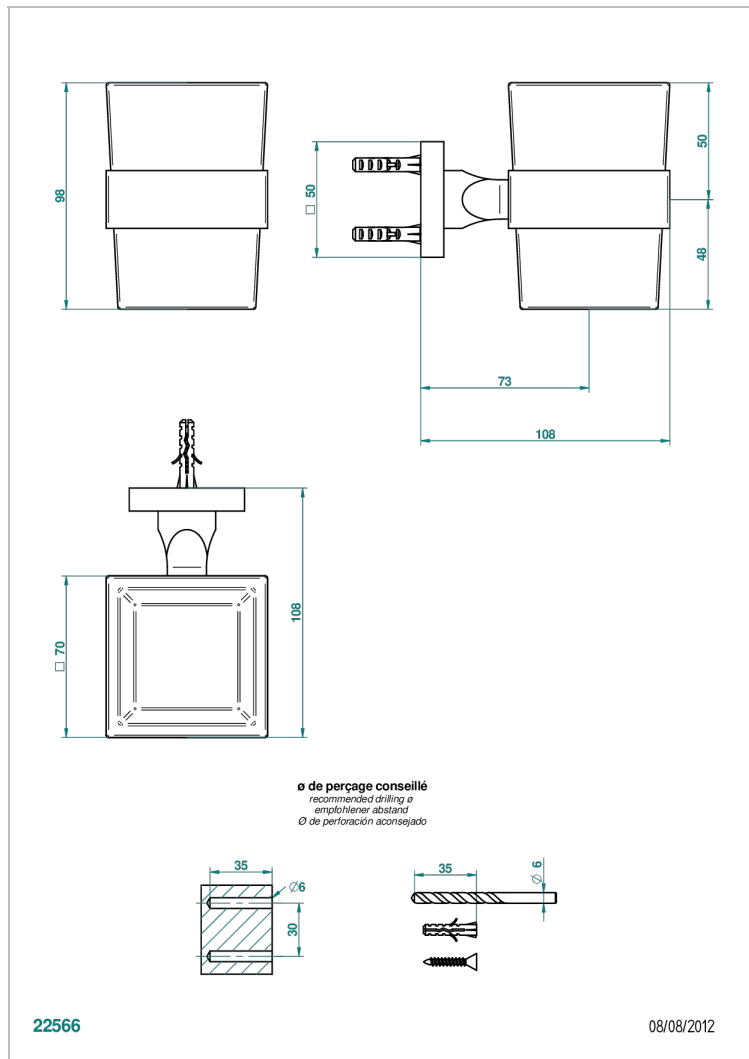

PROFIL BLACK ONYX WITH LEVER

A6P-536

Wall mounted glass tumbler and holder

THG[®]
PARIS

CHARACTERISTIC

- Profil Black Onyx with lever
- Wall mounted glass tumbler and holder

AVAILABLE FINITIONS

Antique nickel - H28
Black ceram - D30
Blush PVD - H62
Brass color PVD - H49
Brown bronze color PVD - F33
Gold color PVD - H52