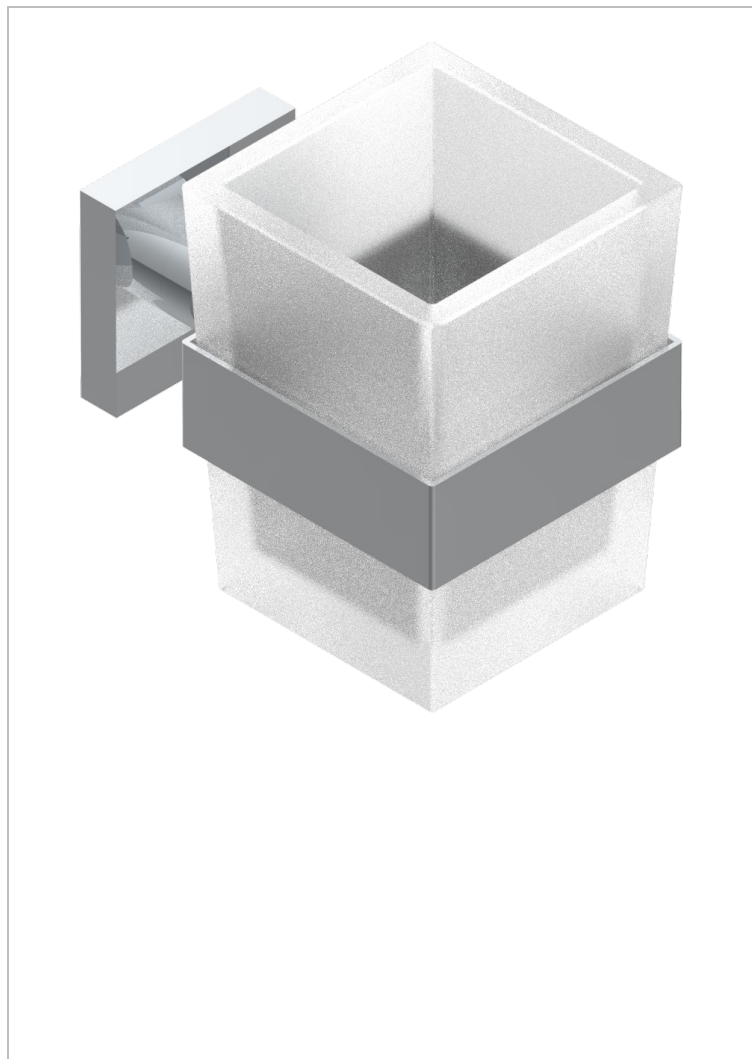

PROFIL BLACK ONYX WITH LEVER

A6P-536

Wall mounted glass tumbler and holder

THG[®]
PARIS

CHARACTERISTIC

- Profil Black Onyx with lever
- Wall mounted glass tumbler and holder

AVAILABLE FINITIONS

Antique nickel - H28
Black ceram - D30
Blush PVD - H62
Brass color PVD - H49
Brown bronze color PVD - F33
Gold color PVD - H52

Graphite PVD - H64
Lacquered light bronze - D01
Matt Umber PVD - H67
Matt blush PVD - H60
Matt brass color PVD - H50
Matt brown bronze color PVD - F34

Matt chrome - C02
Matt gold - F07
Matt gold color PVD - H53
Matt graphite PVD - H65
Matt nickel (color finish) - C01
Matt nickel color PVD - H56

Nickel color PVD - H55
Polished chrome (color finish) - A02
Polished chrome / Polished gold (color finish) - G02
Polished gold (color finish) - F01
Polished nickel - B01
Soft gold - F30

Soft matt gold - F31
Umber PVD - H66
Varnished matt antique red copper (color finish) - H07