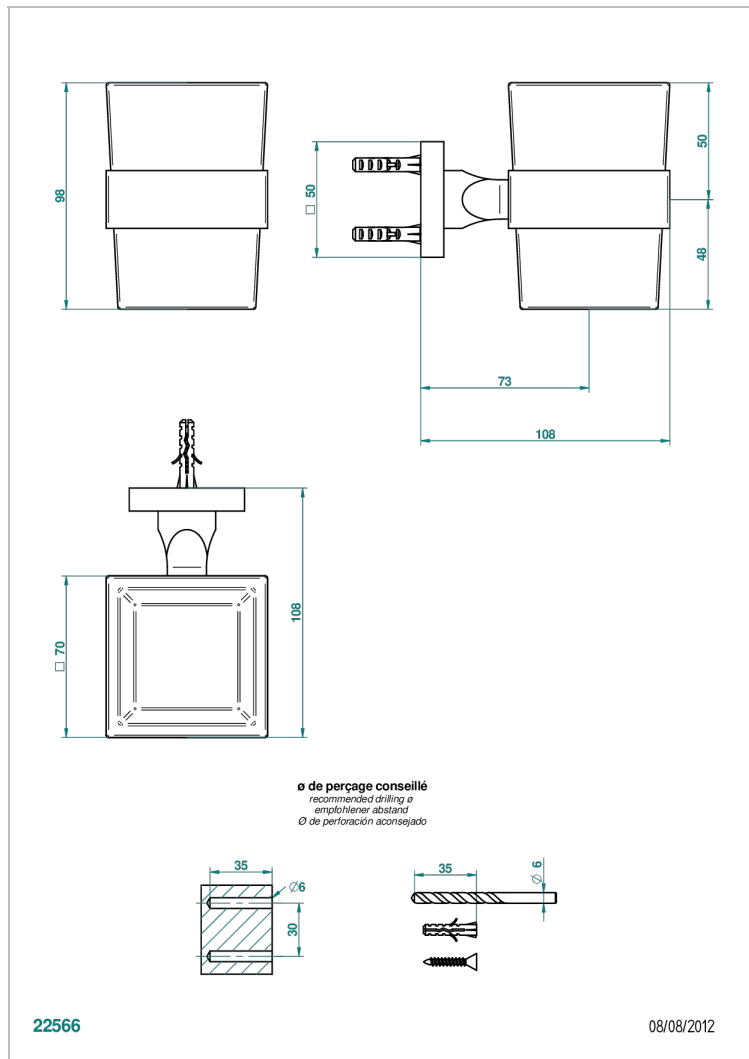

PROFIL BLACK ONYX WITH LEVER

A6P-536

Wall mounted glass tumbler and holder

THG[®]
PARIS

CHARACTERISTIC

- Profil Black Onyx with lever
- Wall mounted glass tumbler and holder

AVAILABLE FINITIONS

Antique nickel - H28
 Black ceram - D30
 Blush PVD - H62
 Brass color PVD - H49
 Brown bronze color PVD - F33
 Gold color PVD - H52