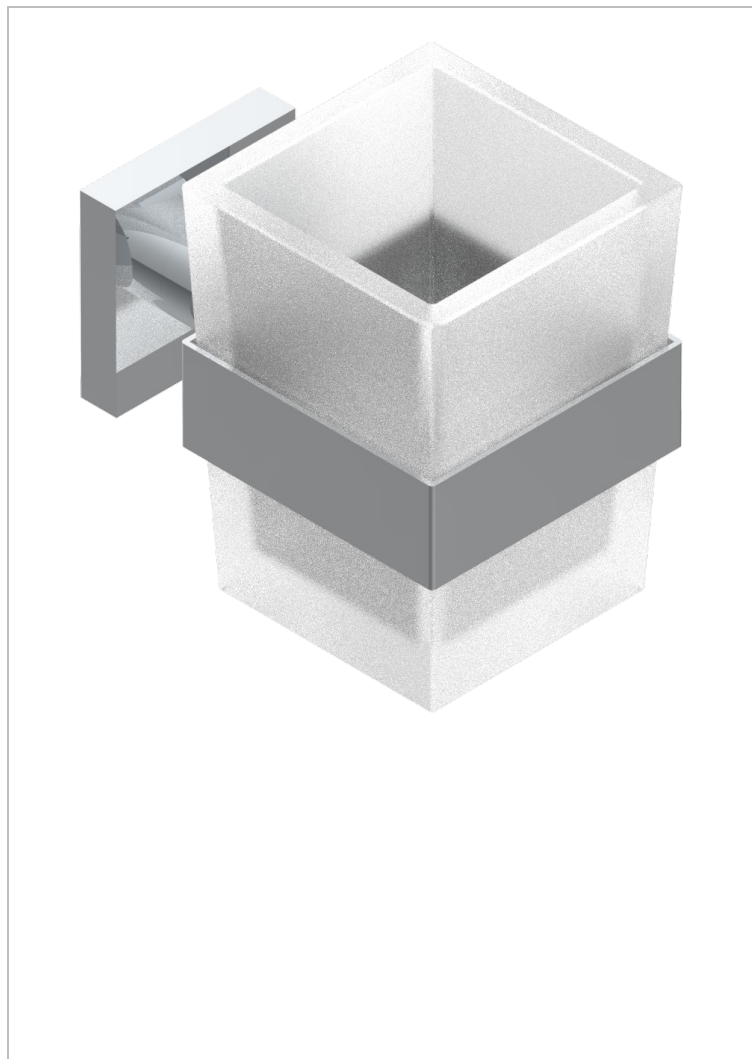

PROFIL BLACK ONYX WITH LEVER

A6P-536

Wall mounted glass tumbler and holder

THG[®]
PARIS

CHARACTERISTIC

- Profil Black Onyx with lever
- Wall mounted glass tumbler and holder

AVAILABLE FINITIONS

Antique nickel - H28
 Black ceram - D30
 Blush PVD - H62
 Brass color PVD - H49
 Brown bronze color PVD - F33
 Gold color PVD - H52

Graphite PVD - H64
 Lacquered light bronze - D01
 Matt Umber PVD - H67
 Matt blush PVD - H60
 Matt brass color PVD - H50
 Matt brown bronze color PVD - F34

Matt chrome - C02
 Matt gold - F07
 Matt gold color PVD - H53
 Matt graphite PVD - H65
 Matt nickel (color finish) - C01
 Matt nickel color PVD - H56

Nickel color PVD - H55
 Polished chrome (color finish) - A02
 Polished chrome / Polished gold (color finish) - G02
 Polished gold (color finish) - F01
 Polished nickel - B01
 Soft gold - F30

Soft matt gold - F31
 Umber PVD - H66
 Varnished matt antique red copper (color finish) - H07