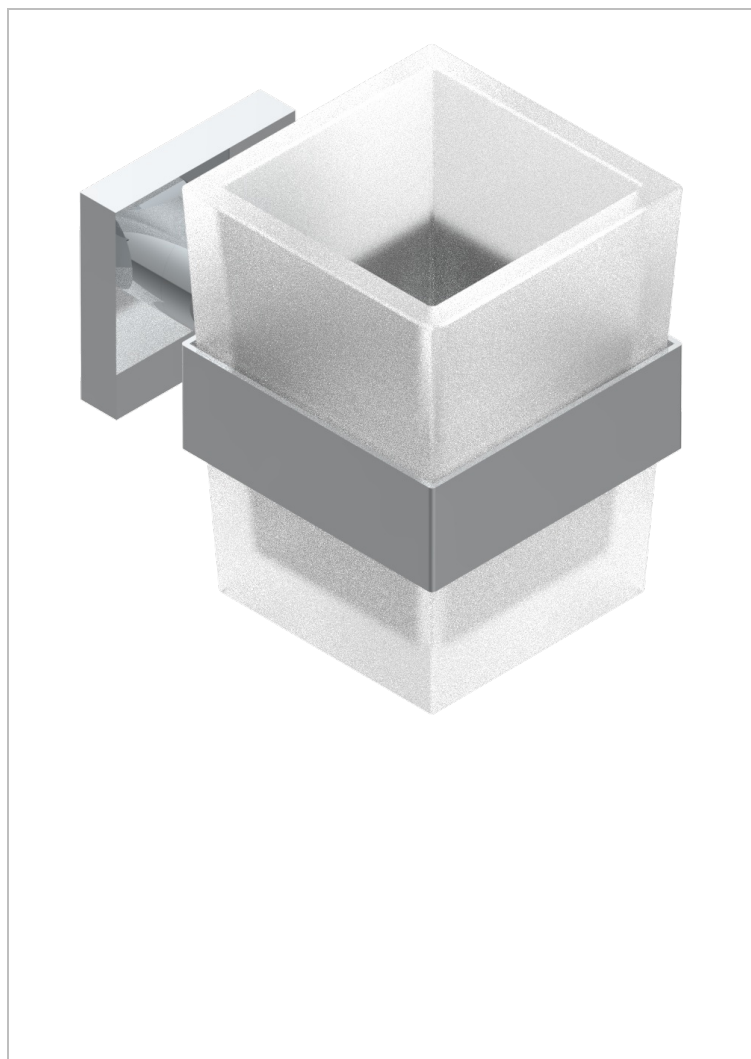

PROFIL BLACK ONYX WITH LEVER

A6P-536

Wall mounted glass tumbler and holder

CHARACTERISTIC

- Profil Black Onyx with lever
- Wall mounted glass tumbler and holder

AVAILABLE FINITIONS

Antique nickel - H28
 Black ceram - D30
 Blush PVD - H62
 Brass color PVD - H49
 Brown bronze color PVD - F33
 Gold color PVD - H52

Graphite PVD - H64
 Lacquered light bronze - D01
 Matt Umber PVD - H67
 Matt blush PVD - H60
 Matt brass color PVD - H50
 Matt brown bronze color PVD - F34

Matt chrome - C02
 Matt gold - F07
 Matt gold color PVD - H53
 Matt graphite PVD - H65
 Matt nickel (color finish) - C01
 Matt nickel color PVD - H56

Nickel color PVD - H55
 Polished chrome (color finish) - A02
 Polished chrome / Polished gold (color finish) - G02
 Polished gold (color finish) - F01
 Polished nickel - B01
 Soft gold - F30

Soft matt gold - F31
 Umber PVD - H66
 Varnished matt antique red copper (color finish) - H07