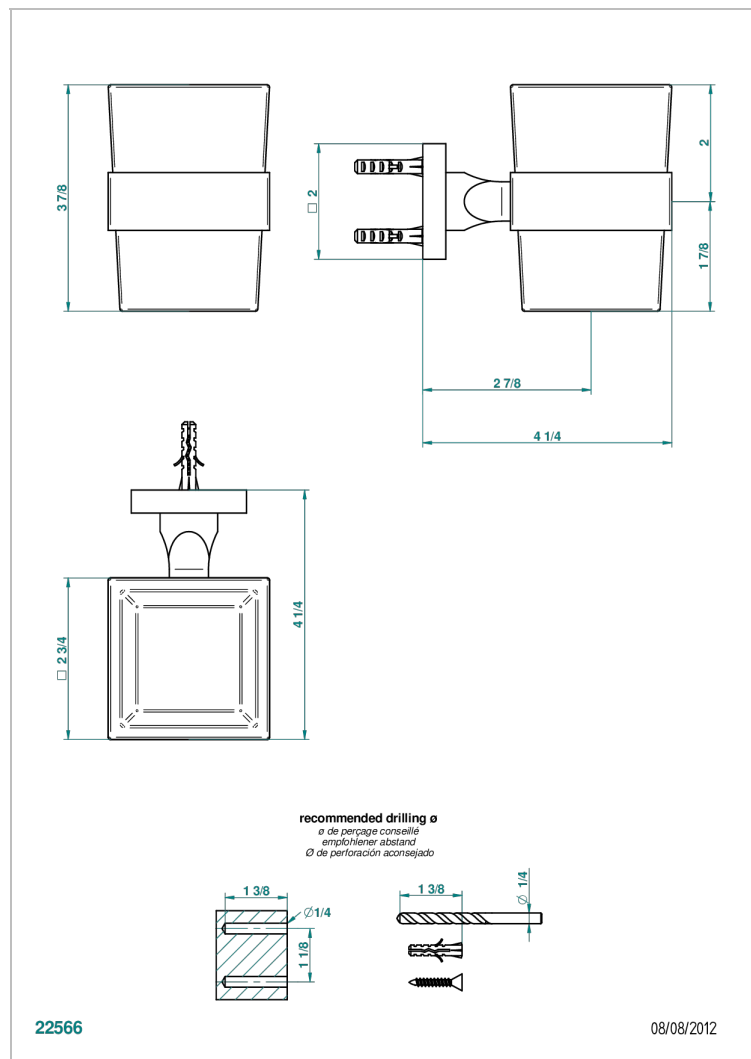

PROFIL BLACK ONYX WITH LEVER

A6P-536

Wall mounted glass tumbler and holder

CHARACTERISTIC

- Profil Black Onyx with lever
- Wall mounted glass tumbler and holder

AVAILABLE FINITIONS

Antique nickel - H28
 Black ceram - D30
 Blush PVD - H62
 Brass color PVD - H49
 Brown bronze color PVD - F33
 Gold color PVD - H52