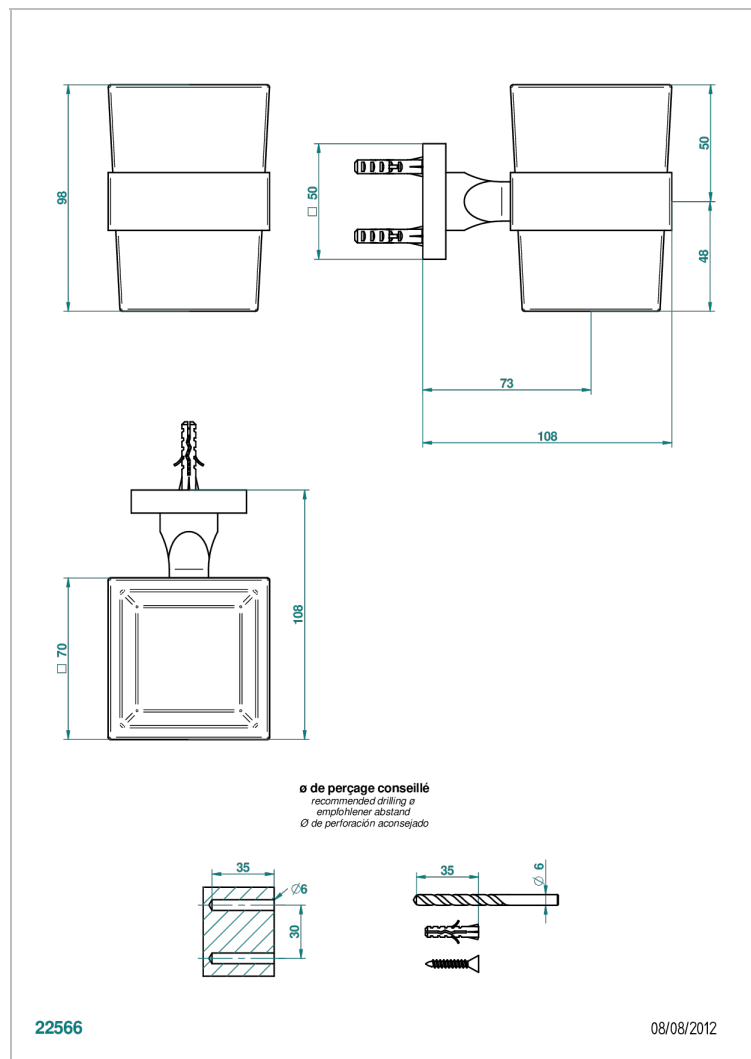

## CHARACTERISTIC

- Profil Black Onyx with lever
- Wall mounted glass tumbler and holder