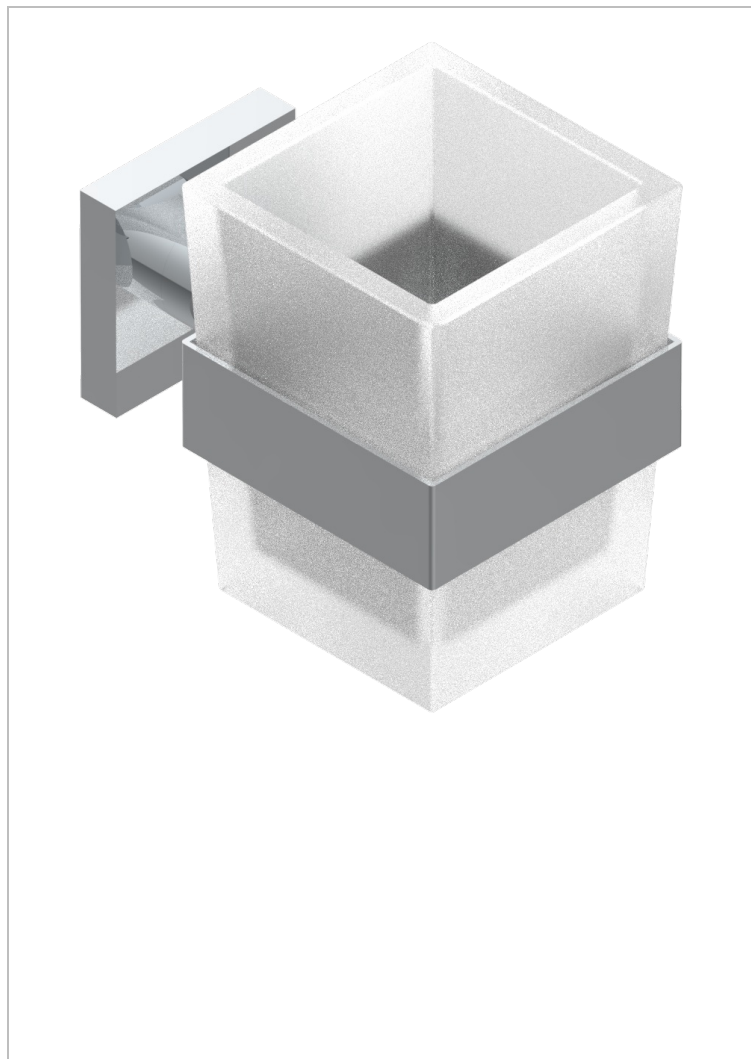

# PROFIL BLACK ONYX WITH LEVER

A6P-536

Wall mounted glass tumbler and holder

THG<sup>®</sup>  
PARIS

## CHARACTERISTIC

- Profil Black Onyx with lever
- Wall mounted glass tumbler and holder

## AVAILABLE FINITIONS

Antique nickel - H28  
Black ceram - D30  
Blush PVD - H62  
Brass color PVD - H49  
Brown bronze color PVD - F33  
Gold color PVD - H52

Graphite PVD - H64  
Lacquered light bronze - D01  
Matt Umber PVD - H67  
Matt blush PVD - H60  
Matt brass color PVD - H50  
Matt brown bronze color PVD - F34