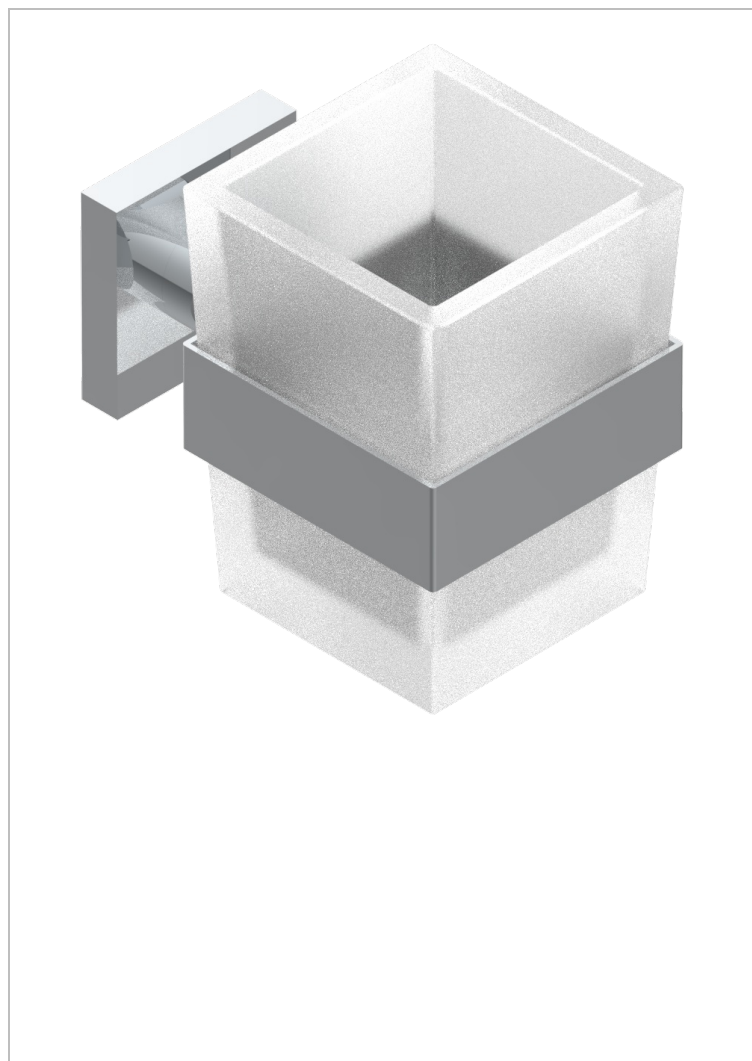

PROFIL BLACK ONYX WITH LEVER

A6P-536

Wall mounted glass tumbler and holder

CHARACTERISTIC

- Profil Black Onyx with lever
- Wall mounted glass tumbler and holder

AVAILABLE FINITIONS

Antique nickel - H28
 Black ceram - D30
 Blush PVD - H62
 Brass color PVD - H49
 Brown bronze color PVD - F33
 Gold color PVD - H52

Graphite PVD - H64
 Lacquered light bronze - D01
 Matt Umber PVD - H67
 Matt blush PVD - H60
 Matt brass color PVD - H50
 Matt brown bronze color PVD - F34

Matt chrome - C02
 Matt gold - F07
 Matt gold color PVD - H53
 Matt graphite PVD - H65
 Matt nickel (color finish) - C01
 Matt nickel color PVD - H56

Nickel color PVD - H55
 Polished chrome (color finish) - A02
 Polished chrome / Polished gold (color finish) - G02
 Polished gold (color finish) - F01
 Polished nickel - B01
 Soft gold - F30

Soft matt gold - F31
 Umber PVD - H66
 Varnished matt antique red copper (color finish) - H07