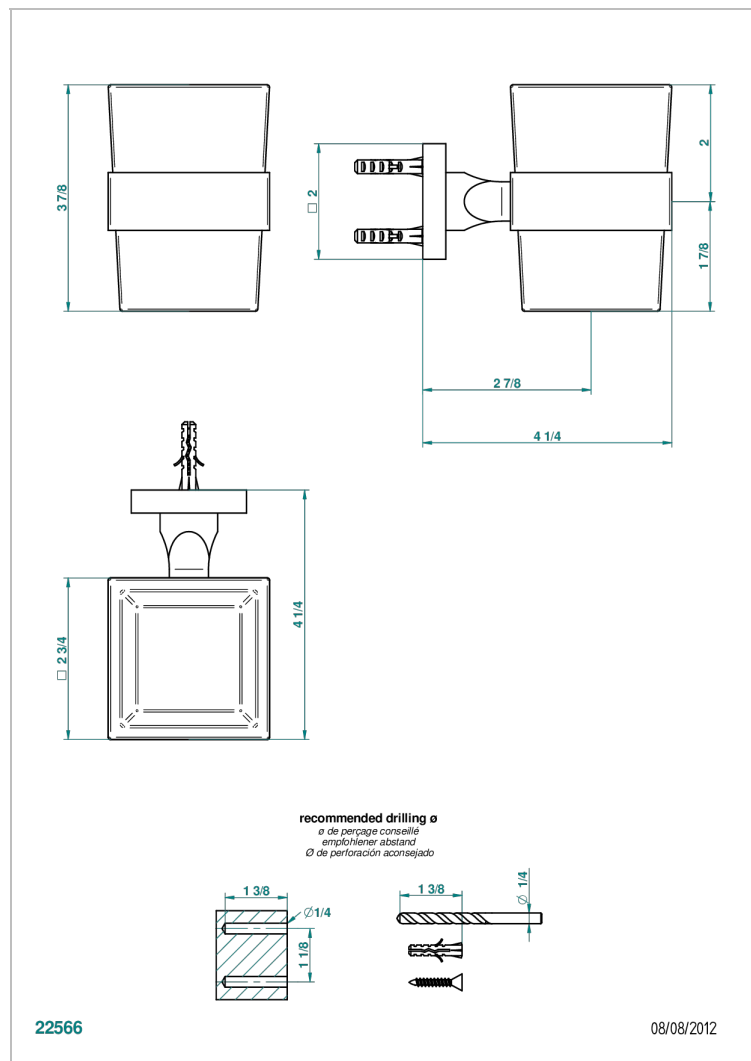

PROFIL BLACK ONYX WITH LEVER

A6P-536

Wall mounted glass tumbler and holder

CHARACTERISTIC

- Profil Black Onyx with lever
- Wall mounted glass tumbler and holder

AVAILABLE FINITIONS

Antique nickel - H28
 Black ceram - D30
 Blush PVD - H62
 Brass color PVD - H49
 Brown bronze color PVD - F33
 Gold color PVD - H52