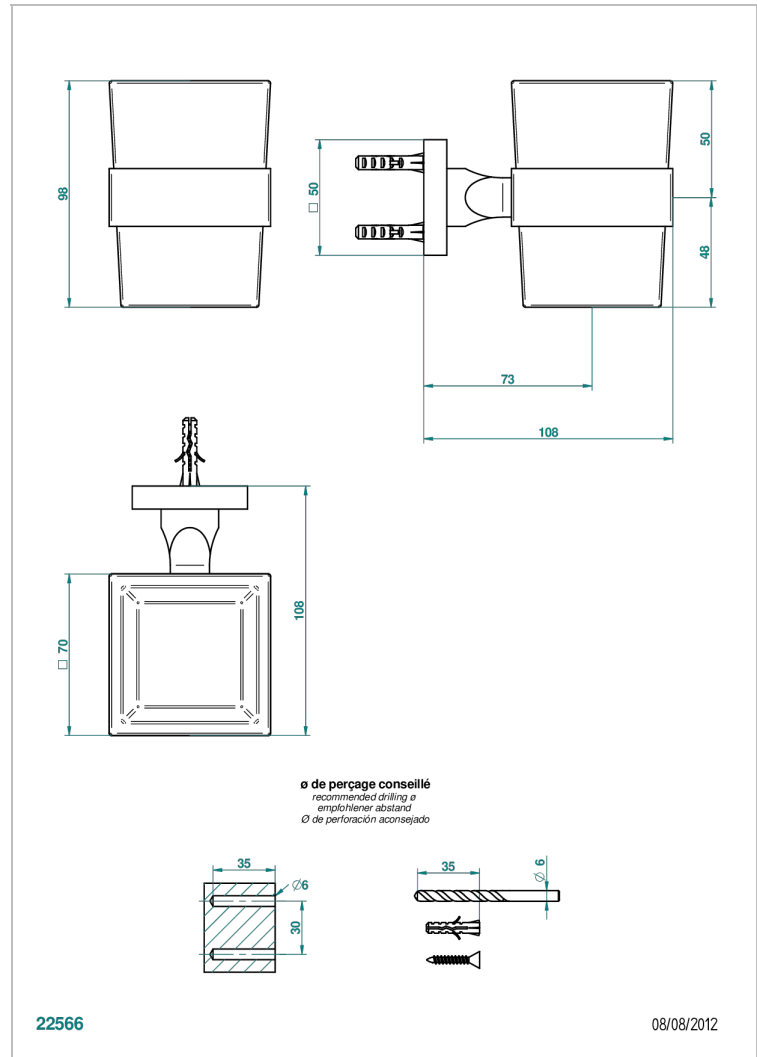

PROFIL BLACK ONYX

A6N-536

Wall mounted glass tumbler and holder

THG[®]
PARIS

CHARACTERISTIC

- Profil Black Onyx
- Wall mounted glass tumbler and holder

AVAILABLE FINITIONS

Antique nickel - H28
Black ceram - D30
Blush PVD - H62
Brass color PVD - H49
Brown bronze color PVD - F33
Gold color PVD - H52