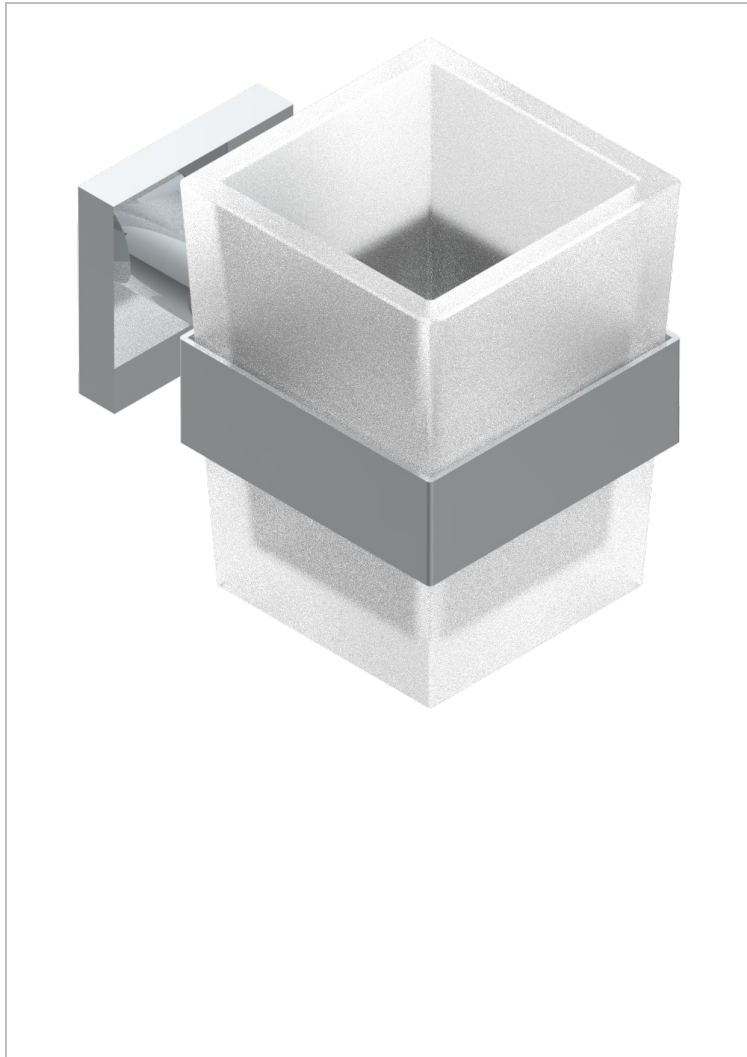

PROFIL BLACK ONYX

A6N-536

Wall mounted glass tumbler and holder

THG[®]
PARIS

CHARACTERISTIC

- Profil Black Onyx
- Wall mounted glass tumbler and holder

AVAILABLE FINITIONS

Antique nickel - H28
Black ceram - D30
Blush PVD - H62
Brass color PVD - H49
Brown bronze color PVD - F33
Gold color PVD - H52

Graphite PVD - H64
Lacquered light bronze - D01
Matt Umber PVD - H67
Matt blush PVD - H60
Matt brass color PVD - H50
Matt brown bronze color PVD - F34

Matt chrome - C02
Matt gold - F07
Matt gold color PVD - H53
Matt graphite PVD - H65
Matt nickel (color finish) - C01
Matt nickel color PVD - H56

Nickel color PVD - H55
Polished chrome (color finish) - A02
Polished chrome / Polished gold (color finish) - G02
Polished gold (color finish) - F01
Polished nickel - B01
Soft gold - F30

Soft matt gold - F31
Umber PVD - H66
Varnished matt antique red copper (color finish) - H07