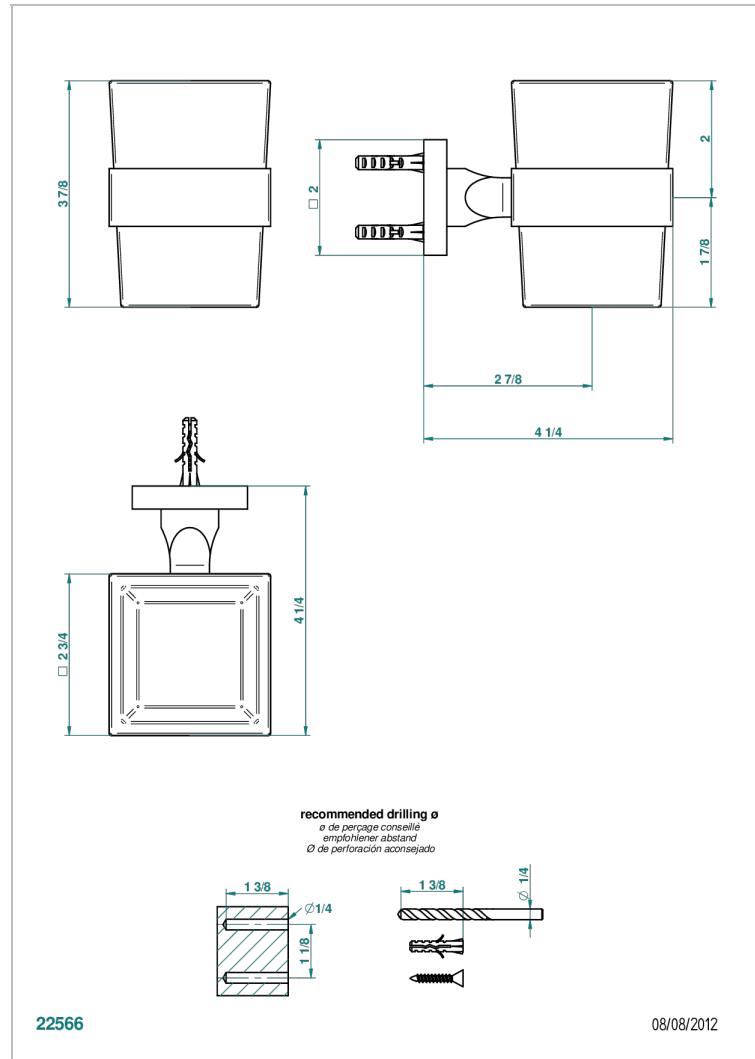

## CHARACTERISTIC

- Profil Black Onyx
- Wall mounted glass tumbler and holder