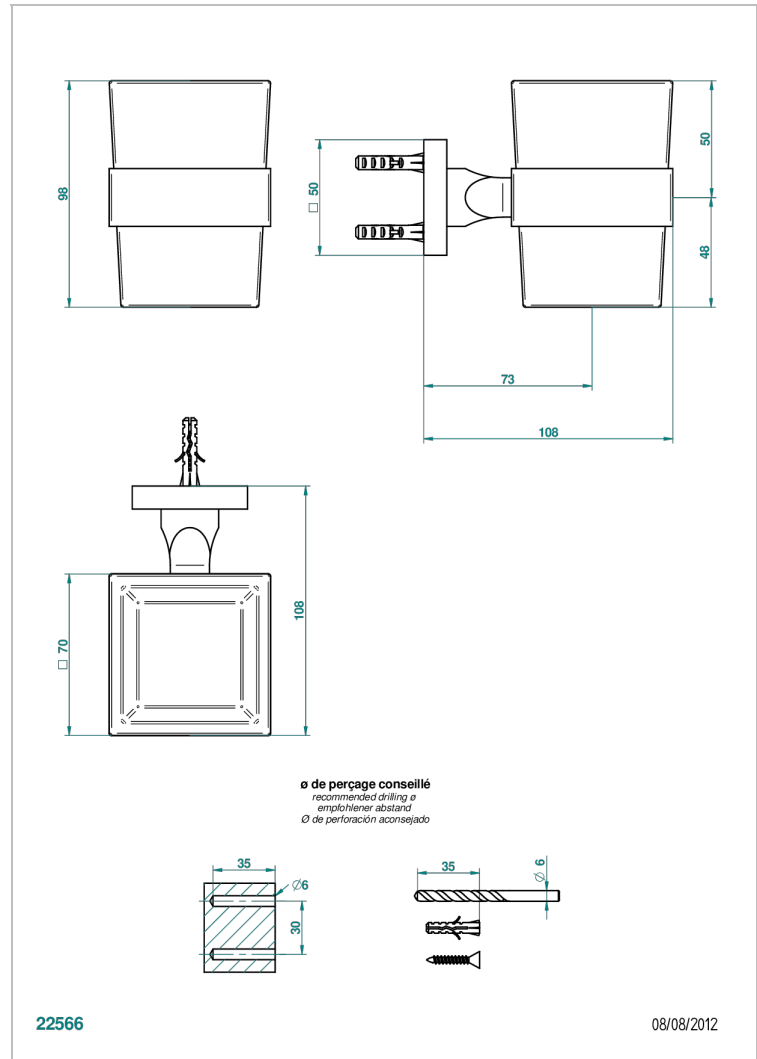

PROFIL BLACK ONYX

A6N-536

Wall mounted glass tumbler and holder

CHARACTERISTIC

- Profil Black Onyx
- Wall mounted glass tumbler and holder

AVAILABLE FINITIONS

Antique nickel - H28
Black ceram - D30
Blush PVD - H62
Brass color PVD - H49
Brown bronze color PVD - F33
Gold color PVD - H52