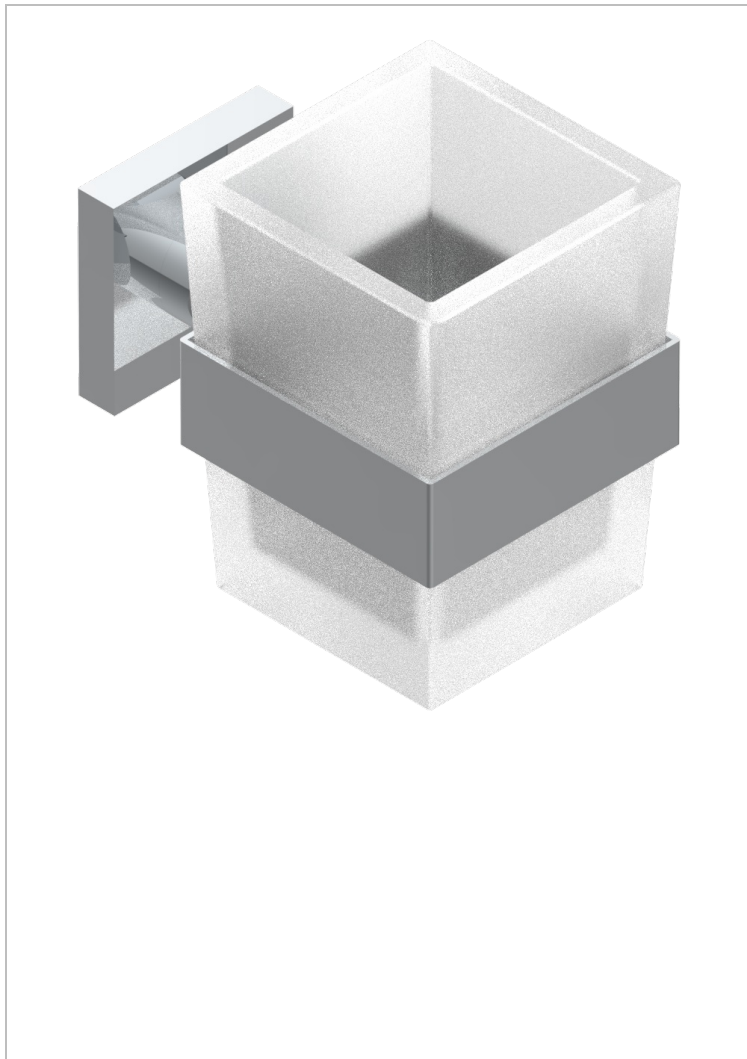

PROFIL BLACK ONYX

A6N-536

Wall mounted glass tumbler and holder

CHARACTERISTIC

- Profil Black Onyx
- Wall mounted glass tumbler and holder

AVAILABLE FINITIONS

Antique nickel - H28
Black ceram - D30
Blush PVD - H62
Brass color PVD - H49
Brown bronze color PVD - F33
Gold color PVD - H52

Graphite PVD - H64
Lacquered light bronze - D01
Matt Umber PVD - H67
Matt blush PVD - H60
Matt brass color PVD - H50
Matt brown bronze color PVD - F34

Matt chrome - C02
Matt gold - F07
Matt gold color PVD - H53
Matt graphite PVD - H65
Matt nickel (color finish) - C01
Matt nickel color PVD - H56

Nickel color PVD - H55
Polished chrome (color finish) - A02
Polished chrome / Polished gold (color finish) - G02
Polished gold (color finish) - F01
Polished nickel - B01
Soft gold - F30

Soft matt gold - F31
Umber PVD - H66
Varnished matt antique red copper (color finish) - H07