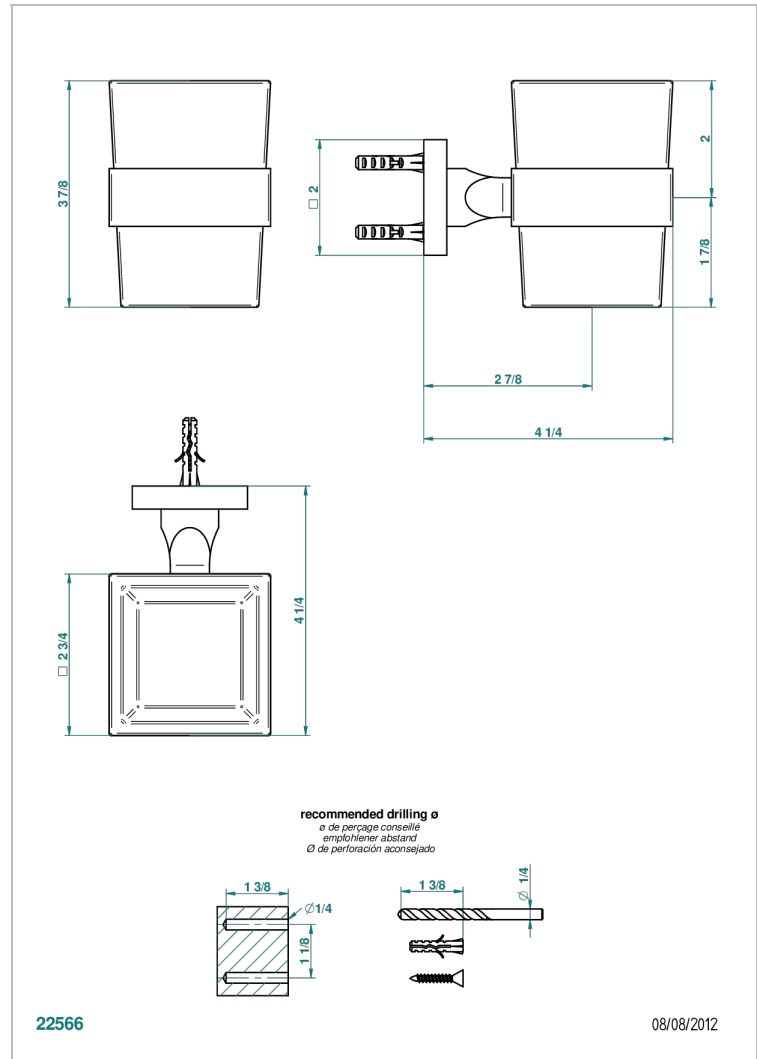

## CHARACTERISTIC

- Profil Black Onyx
- Wall mounted glass tumbler and holder