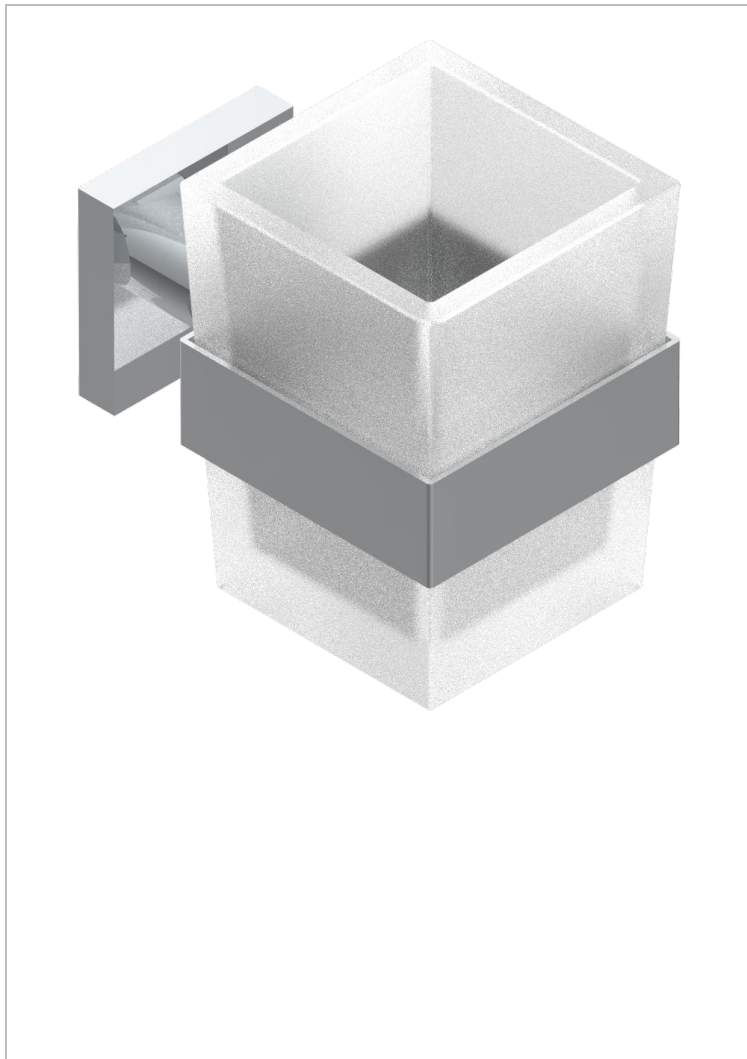

# PROFIL BLACK ONYX

A6N-536

Wall mounted glass tumbler and holder

## CHARACTERISTIC

- Profil Black Onyx
- Wall mounted glass tumbler and holder

## AVAILABLE FINITIONS

Antique nickel - H28  
 Black ceram - D30  
 Blush PVD - H62  
 Brass color PVD - H49  
 Brown bronze color PVD - F33  
 Gold color PVD - H52

Graphite PVD - H64  
 Lacquered light bronze - D01  
 Matt Umber PVD - H67  
 Matt blush PVD - H60  
 Matt brass color PVD - H50  
 Matt brown bronze color PVD - F34