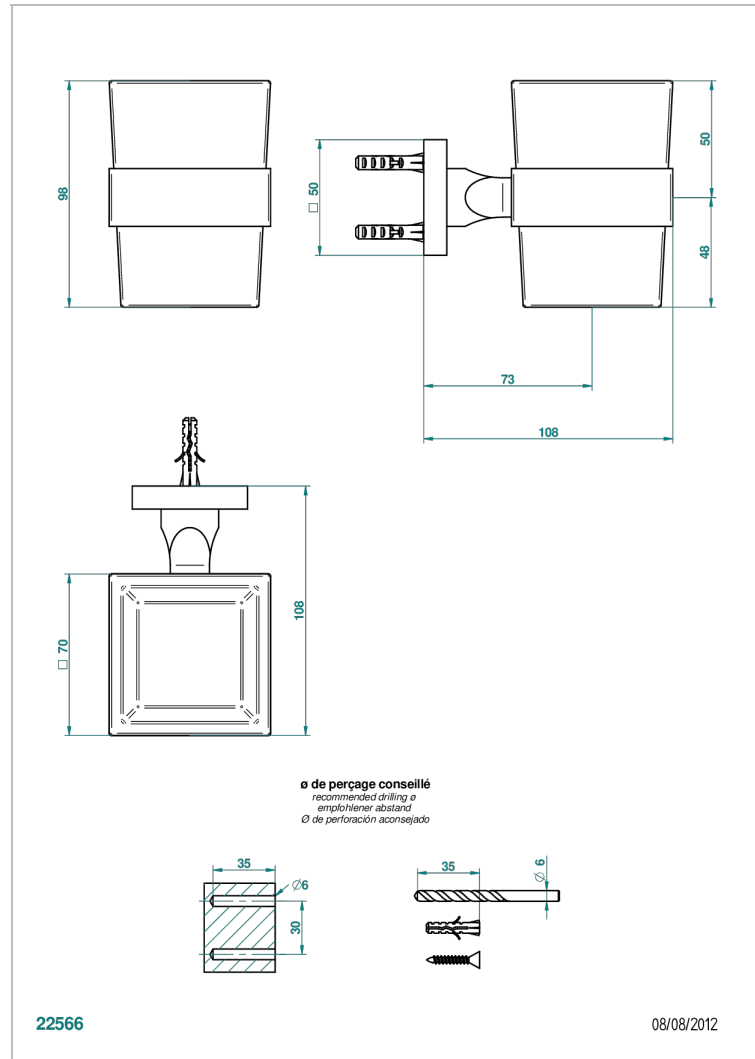

PROFIL BLACK ONYX

A6N-536

Wall mounted glass tumbler and holder

CHARACTERISTIC

- Profil Black Onyx
- Wall mounted glass tumbler and holder

AVAILABLE FINITIONS

Antique nickel - H28
 Black ceram - D30
 Blush PVD - H62
 Brass color PVD - H49
 Brown bronze color PVD - F33
 Gold color PVD - H52