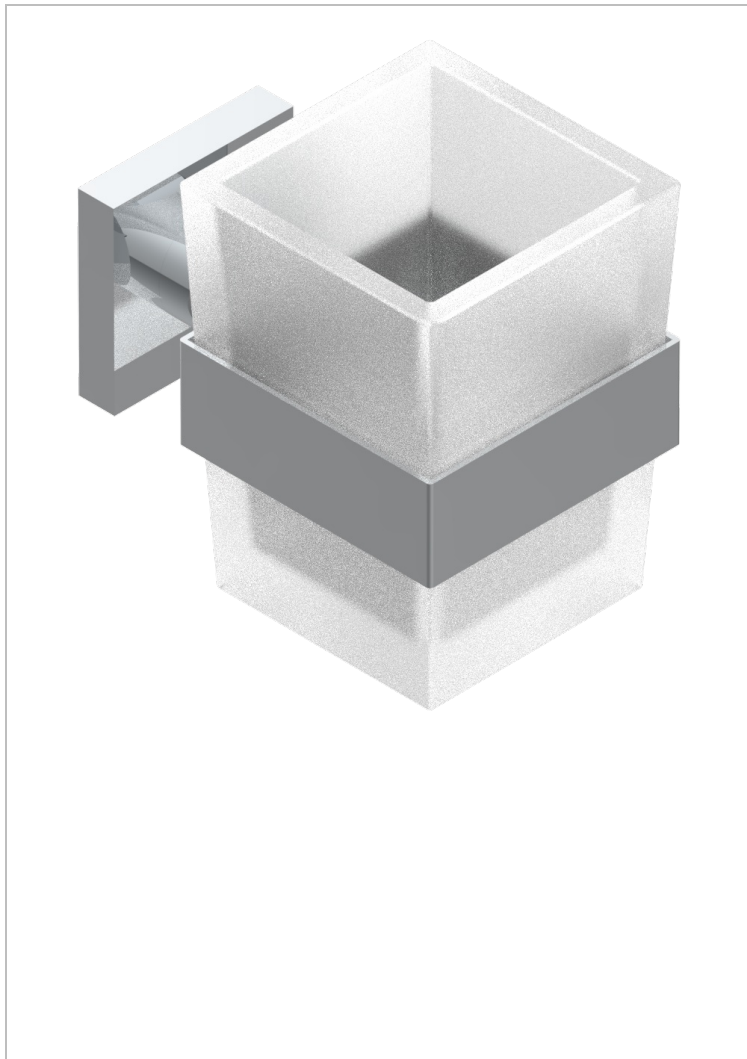

PROFIL BLACK ONYX

A6N-536

Wall mounted glass tumbler and holder

CHARACTERISTIC

- Profil Black Onyx
- Wall mounted glass tumbler and holder

AVAILABLE FINITIONS

Antique nickel - H28
 Black ceram - D30
 Blush PVD - H62
 Brass color PVD - H49
 Brown bronze color PVD - F33
 Gold color PVD - H52

Graphite PVD - H64
 Lacquered light bronze - D01
 Matt Umber PVD - H67
 Matt blush PVD - H60
 Matt brass color PVD - H50
 Matt brown bronze color PVD - F34

Matt chrome - C02
 Matt gold - F07
 Matt gold color PVD - H53
 Matt graphite PVD - H65
 Matt nickel (color finish) - C01
 Matt nickel color PVD - H56

Nickel color PVD - H55
 Polished chrome (color finish) - A02
 Polished chrome / Polished gold (color finish) - G02
 Polished gold (color finish) - F01
 Polished nickel - B01
 Soft gold - F30

Soft matt gold - F31
 Umber PVD - H66
 Varnished matt antique red copper (color finish) - H07