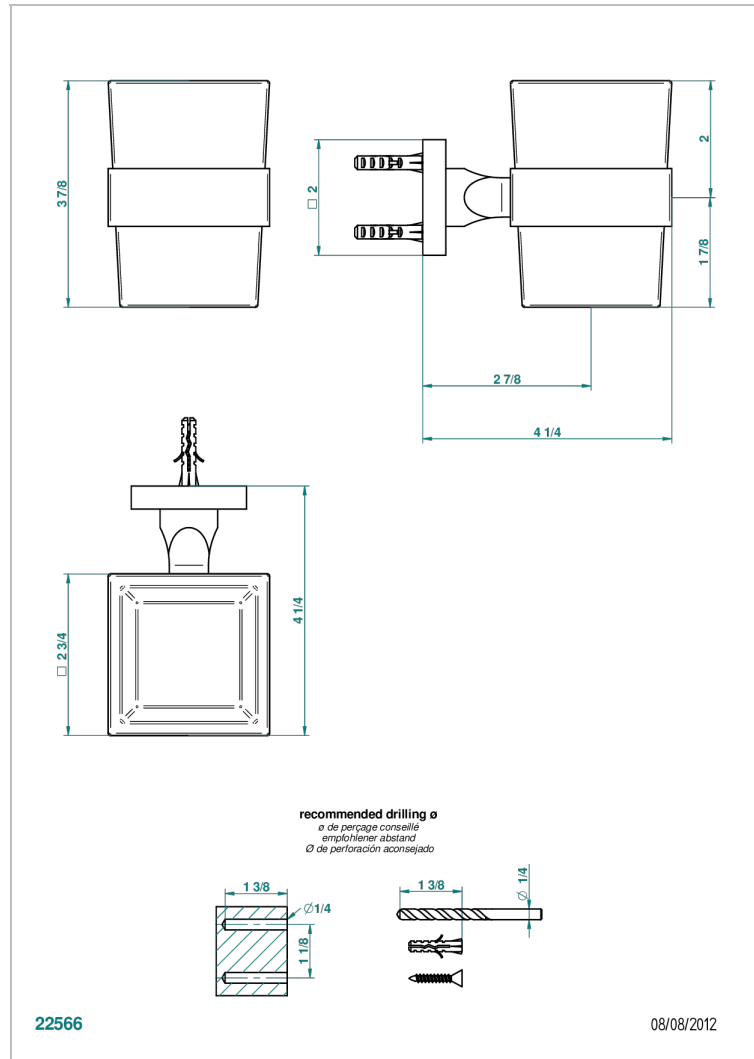

PROFIL BLACK ONYX

A6N-536

Wall mounted glass tumbler and holder

CHARACTERISTIC

- Profil Black Onyx
- Wall mounted glass tumbler and holder

AVAILABLE FINITIONS

Antique nickel - H28
 Black ceram - D30
 Blush PVD - H62
 Brass color PVD - H49
 Brown bronze color PVD - F33
 Gold color PVD - H52