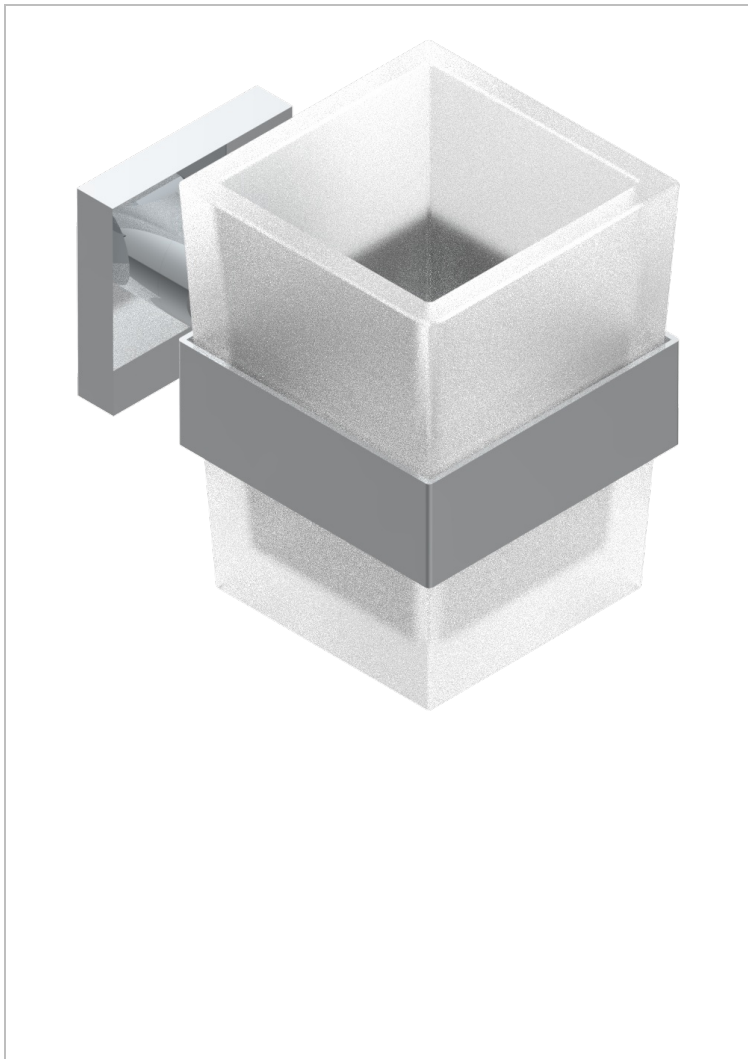

PROFIL BLACK ONYX

A6N-536

Wall mounted glass tumbler and holder

CHARACTERISTIC

- Profil Black Onyx
- Wall mounted glass tumbler and holder

AVAILABLE FINITIONS

Antique nickel - H28
 Black ceram - D30
 Blush PVD - H62
 Brass color PVD - H49
 Brown bronze color PVD - F33
 Gold color PVD - H52

Graphite PVD - H64
 Lacquered light bronze - D01
 Matt Umber PVD - H67
 Matt blush PVD - H60
 Matt brass color PVD - H50
 Matt brown bronze color PVD - F34

Matt chrome - C02
 Matt gold - F07
 Matt gold color PVD - H53
 Matt graphite PVD - H65
 Matt nickel (color finish) - C01
 Matt nickel color PVD - H56

Nickel color PVD - H55
 Polished chrome (color finish) - A02
 Polished chrome / Polished gold (color finish) - G02
 Polished gold (color finish) - F01
 Polished nickel - B01
 Soft gold - F30

Soft matt gold - F31
 Umber PVD - H66
 Varnished matt antique red copper (color finish) - H07