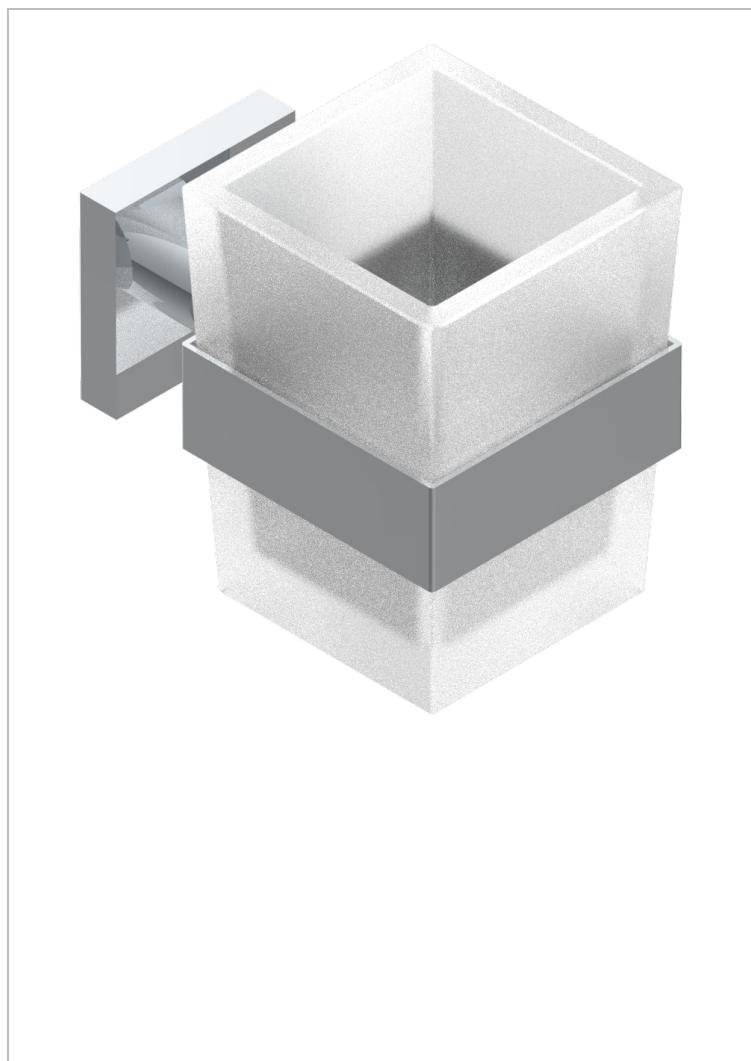

# PROFIL LALIQUE CLEAR CRYSTAL WITH LEVER HANDLES

A6H-536

Tumbler holder, wall mounted

## CHARACTERISTIC

- Profil Lalique Clear crystal with lever handles
- Tumbler holder, wall mounted

## AVAILABLE FINITIONS

Black ceram - D30  
Blush PVD - H62  
Brass color PVD - H49  
Brown bronze color PVD - F33  
Chrome polished - A02  
Chrome polished / gold polished - G02

Copper antique matt, coated - H07  
Gold color PVD - H52  
Gold mat - F07  
Gold polished - F01  
Graphite PVD - H64  
Light coated bronze - D01