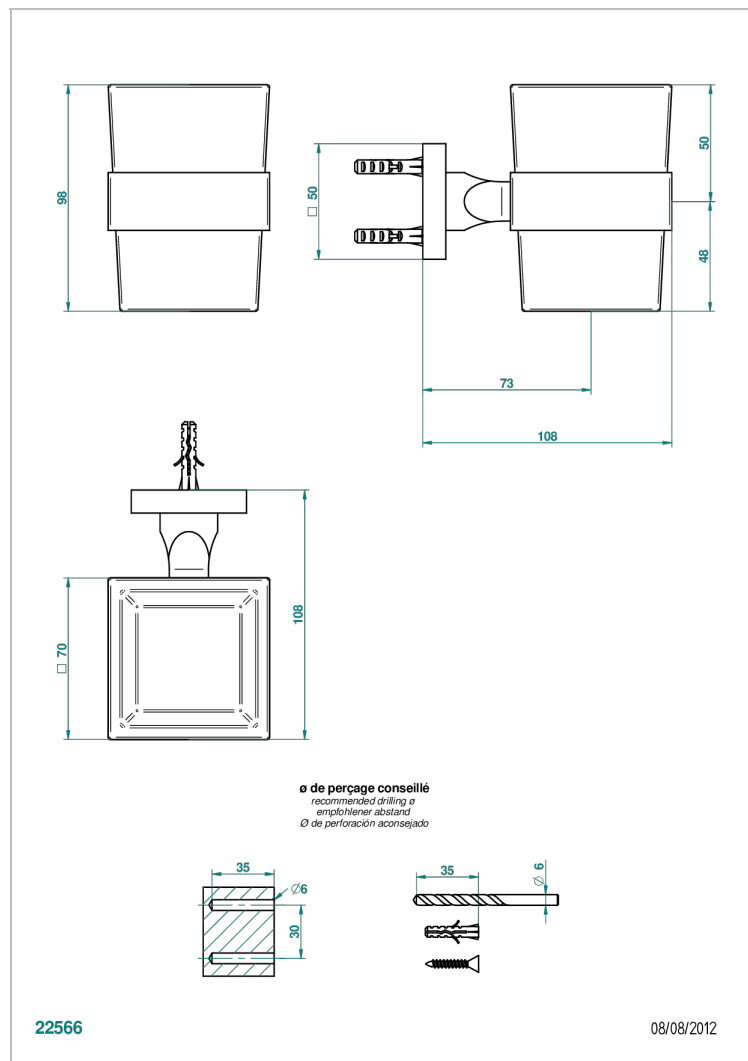

# PROFIL LALIQUE CLEAR CRYSTAL WITH LEVER HANDLES

A6H-536

Tumbler holder, wall mounted

## CHARACTERISTIC

- Profil Lalique Clear crystal with lever handles
- Tumbler holder, wall mounted