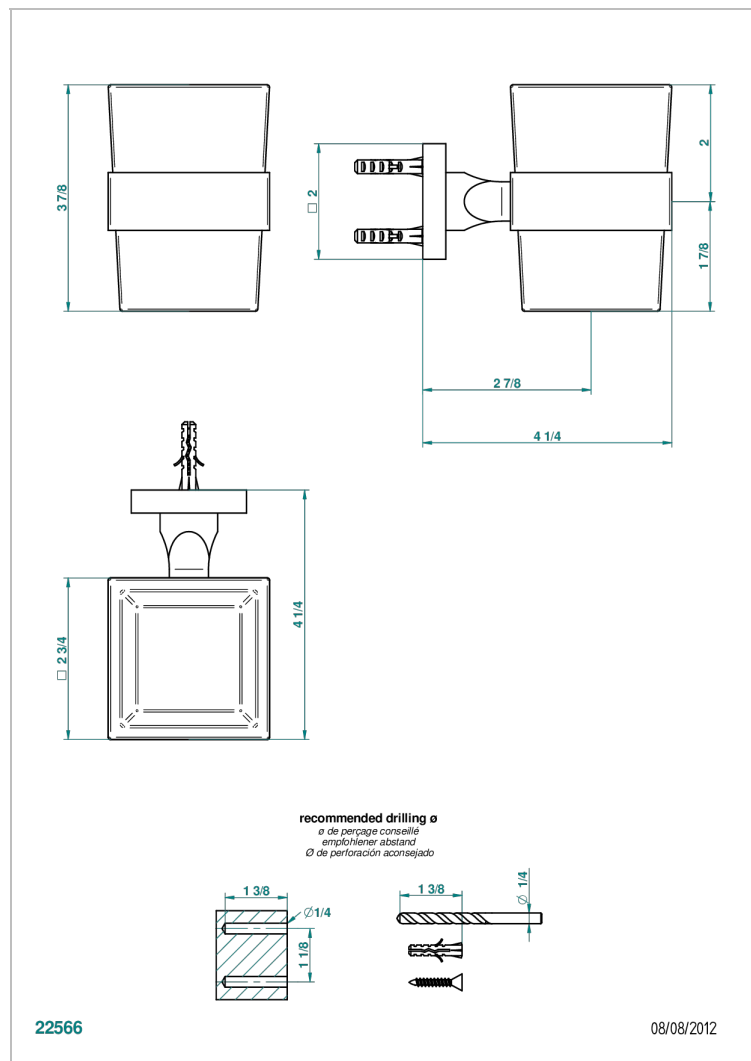

PROFIL LALIQUE CLEAR CRYSTAL WITH LEVER HANDLES

A6H-536

Tumbler holder, wall mounted

CHARACTERISTIC

- Profil Laliq Clear crystal with lever handles
- Tumbler holder, wall mounted

AVAILABLE FINITIONS

Black ceram - D30