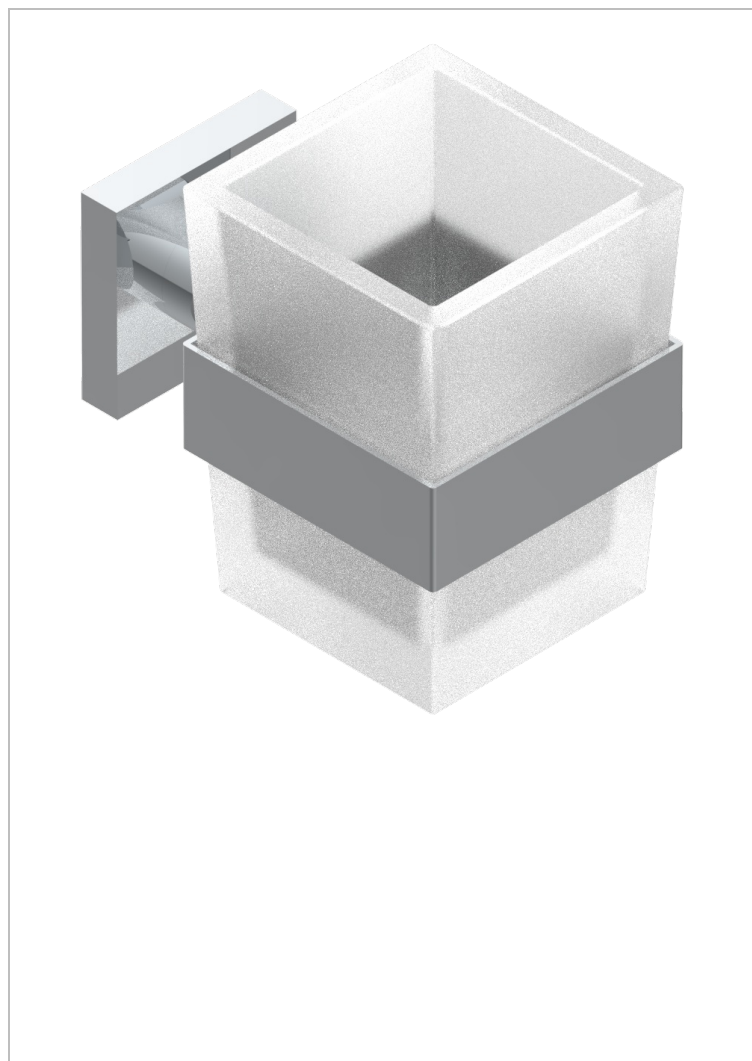

PROFIL LALIQUE CLEAR CRYSTAL WITH LEVER HANDLES

A6H-536

Tumbler holder, wall mounted

CHARACTERISTIC

- Profil Laliq Clear crystal with lever handles
- Tumbler holder, wall mounted

AVAILABLE FINITIONS

Black ceram - D30

Blush PVD - H62

Brass color PVD - H49

Brown bronze color PVD - F33

Chrome polished - A02

Chrome polished / gold polished - G02

Copper antique matt, coated - H07

Gold color PVD - H52

Gold mat - F07