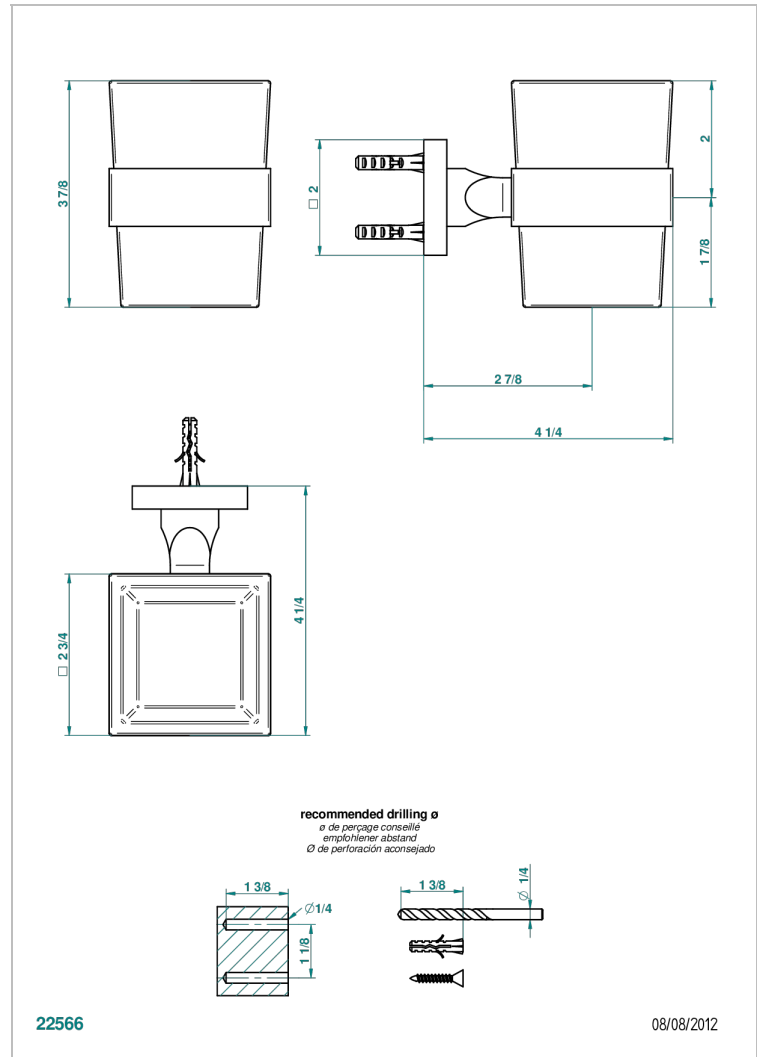

PROFIL LALIQUE CLEAR CRYSTAL WITH LEVER

A6H-536

Wall mounted glass tumbler and holder

CHARACTERISTIC

- Profil Lalique Clear crystal with lever
- Wall mounted glass tumbler and holder

AVAILABLE FINITIONS

Antique nickel - H28
 Black ceram - D30
 Blush PVD - H62
 Brass color PVD - H49
 Brown bronze color PVD - F33
 Gold color PVD - H52