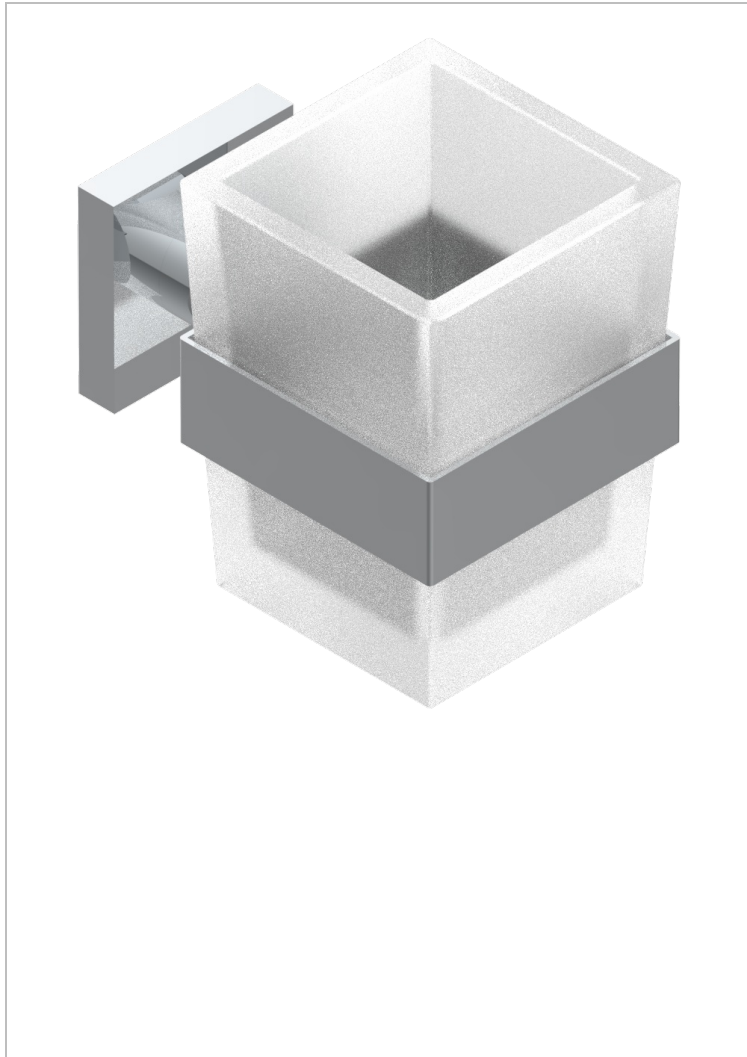

PROFIL LALIQUE CLEAR CRYSTAL WITH LEVER

A6H-536

Wall mounted glass tumbler and holder

CHARACTERISTIC

- Profil Lalique Clear crystal with lever
- Wall mounted glass tumbler and holder

AVAILABLE FINITIONS

Antique nickel - H28
 Black ceram - D30
 Blush PVD - H62
 Brass color PVD - H49
 Brown bronze color PVD - F33
 Gold color PVD - H52

Graphite PVD - H64
 Lacquered light bronze - D01
 Matt Umber PVD - H67
 Matt blush PVD - H60
 Matt brass color PVD - H50
 Matt brown bronze color PVD - F34

Matt chrome - C02
 Matt gold - F07
 Matt gold color PVD - H53
 Matt graphite PVD - H65
 Matt nickel (color finish) - C01
 Matt nickel color PVD - H56

Nickel color PVD - H55
 Polished chrome (color finish) - A02
 Polished chrome / Polished gold (color finish) - G02
 Polished gold (color finish) - F01
 Polished nickel - B01
 Soft gold - F30

Soft matt gold - F31
 Umber PVD - H66
 Varnished matt antique red copper (color finish) - H07