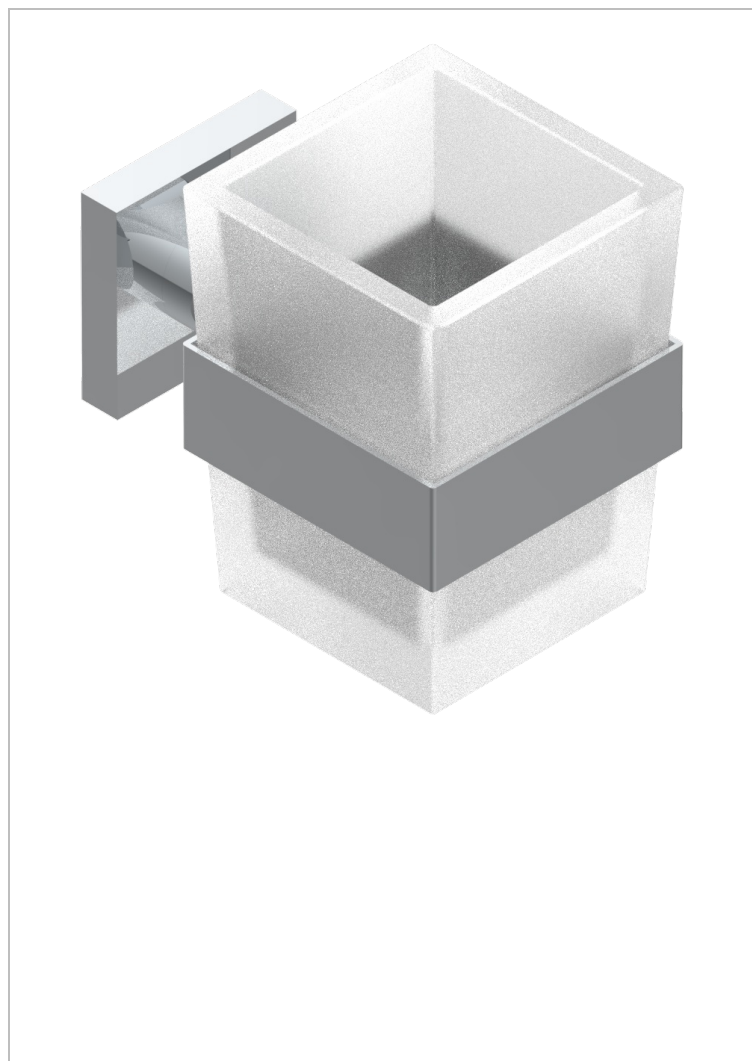

# PROFIL LALIQUE CLEAR CRYSTAL WITH LEVER

A6H-536

Wall mounted glass tumbler and holder

## CHARACTERISTIC

- Profil Lalique Clear crystal with lever
- Wall mounted glass tumbler and holder

## AVAILABLE FINITIONS

Antique nickel - H28  
Black ceram - D30  
Blush PVD - H62  
Brass color PVD - H49  
Brown bronze color PVD - F33  
Gold color PVD - H52

Graphite PVD - H64  
Lacquered light bronze - D01  
Matt Umber PVD - H67  
Matt blush PVD - H60  
Matt brass color PVD - H50  
Matt brown bronze color PVD - F34