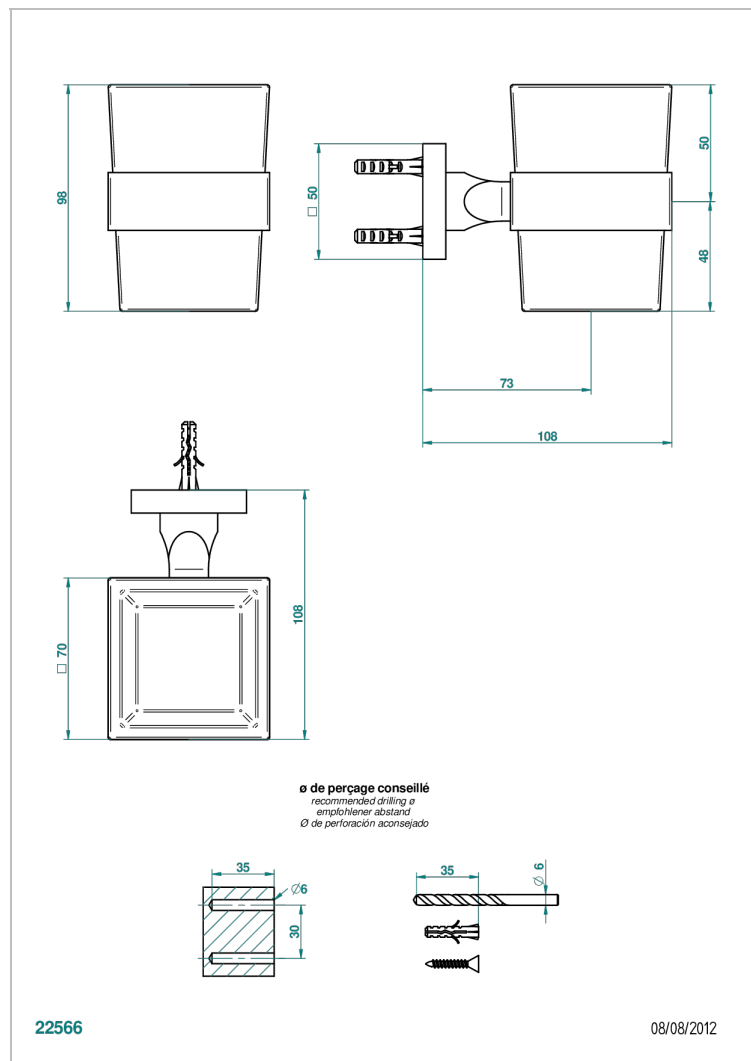

# PROFIL LALIQUE CLEAR CRYSTAL WITH LEVER

A6H-536

Wall mounted glass tumbler and holder

## CHARACTERISTIC

- Profil Lalique Clear crystal with lever
- Wall mounted glass tumbler and holder