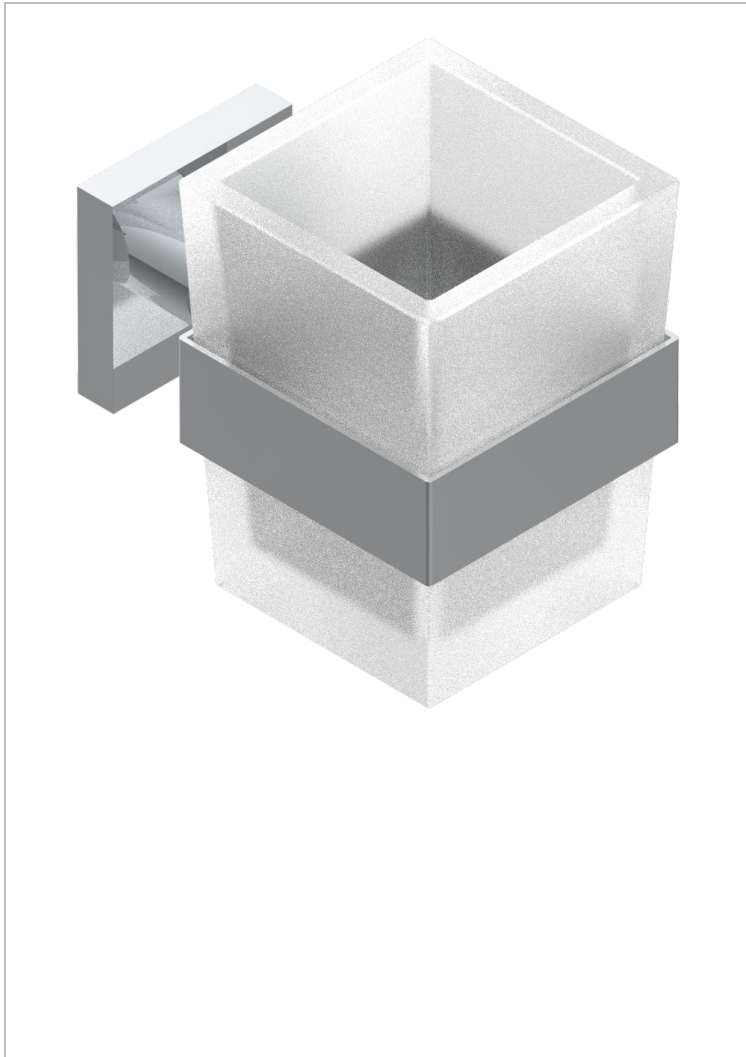

PROFIL LALIQUE CLEAR CRYSTAL WITH LEVER

A6H-536

Wall mounted glass tumbler and holder

CHARACTERISTIC

- Profil Lalique Clear crystal with lever
- Wall mounted glass tumbler and holder

AVAILABLE FINITIONS

Antique nickel - H28
 Black ceram - D30
 Blush PVD - H62
 Brass color PVD - H49
 Brown bronze color PVD - F33
 Gold color PVD - H52

Graphite PVD - H64
 Lacquered light bronze - D01
 Matt Umber PVD - H67
 Matt blush PVD - H60
 Matt brass color PVD - H50
 Matt brown bronze color PVD - F34

Matt chrome - C02
 Matt gold - F07
 Matt gold color PVD - H53
 Matt graphite PVD - H65
 Matt nickel (color finish) - C01
 Matt nickel color PVD - H56

Nickel color PVD - H55
 Polished chrome (color finish) - A02
 Polished chrome / Polished gold (color finish) - G02
 Polished gold (color finish) - F01
 Polished nickel - B01
 Soft gold - F30

Soft matt gold - F31
 Umber PVD - H66
 Varnished matt antique red copper (color finish) - H07