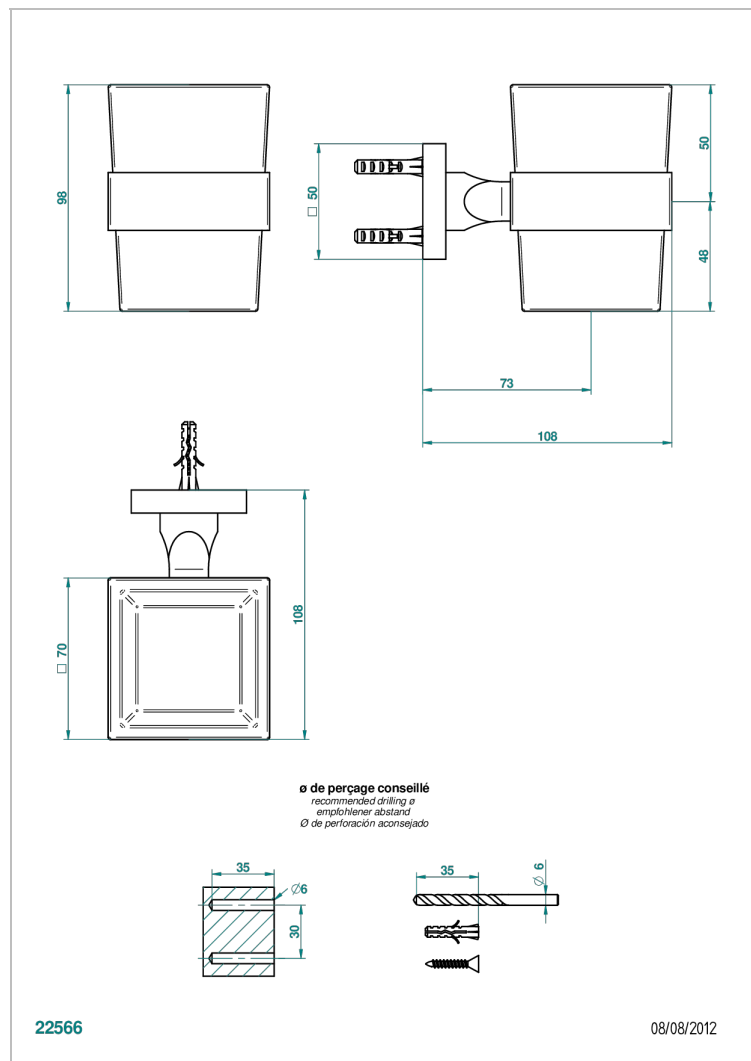

PROFIL LALIQUE CLEAR CRYSTAL WITH LEVER

A6H-536

Wall mounted glass tumbler and holder

CHARACTERISTIC

- Profil Lalique Clear crystal with lever
- Wall mounted glass tumbler and holder

AVAILABLE FINITIONS

Antique nickel - H28
 Black ceram - D30
 Blush PVD - H62
 Brass color PVD - H49
 Brown bronze color PVD - F33
 Gold color PVD - H52