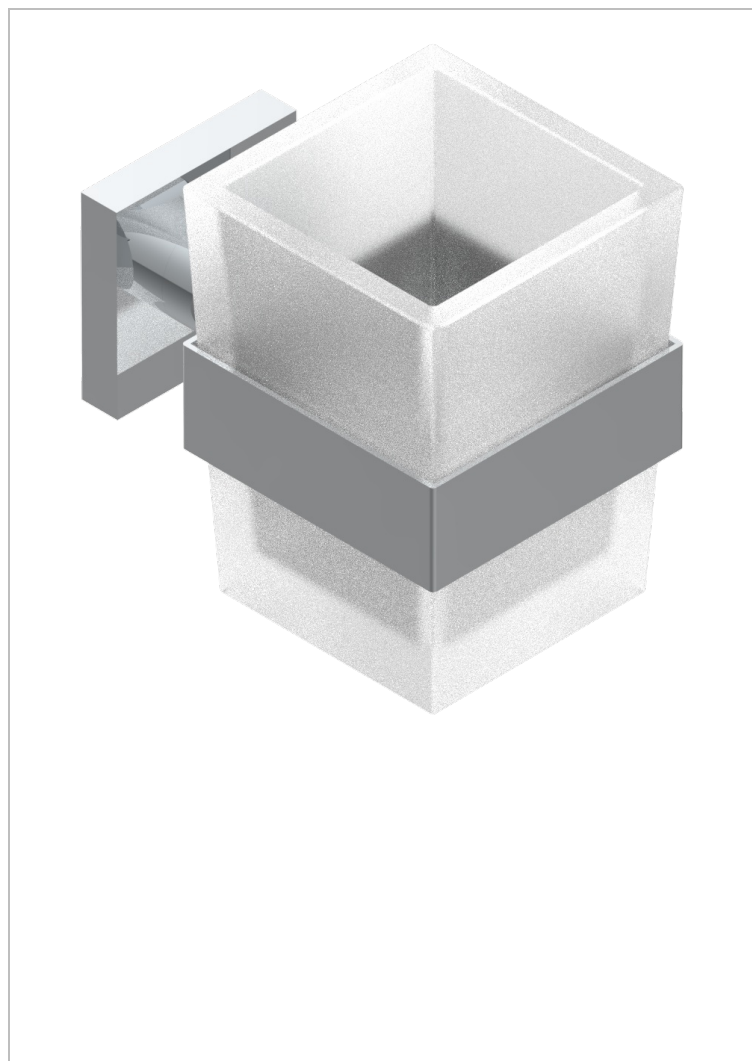

PROFIL LALIQUE CLEAR CRYSTAL WITH LEVER

A6H-536

Wall mounted glass tumbler and holder

CHARACTERISTIC

- Profil Lalique Clear crystal with lever
- Wall mounted glass tumbler and holder

AVAILABLE FINITIONS

Antique nickel - H28
 Black ceram - D30
 Blush PVD - H62
 Brass color PVD - H49
 Brown bronze color PVD - F33
 Gold color PVD - H52

Graphite PVD - H64
 Lacquered light bronze - D01
 Matt Umber PVD - H67
 Matt blush PVD - H60
 Matt brass color PVD - H50
 Matt brown bronze color PVD - F34

Matt chrome - C02
 Matt gold - F07
 Matt gold color PVD - H53
 Matt graphite PVD - H65
 Matt nickel (color finish) - C01
 Matt nickel color PVD - H56

Nickel color PVD - H55
 Polished chrome (color finish) - A02
 Polished chrome / Polished gold
 (color finish) - G02
 Polished gold (color finish) - F01
 Polished nickel - B01
 Soft gold - F30

Soft matt gold - F31
 Umber PVD - H66
 Varnished matt antique red copper
 (color finish) - H07