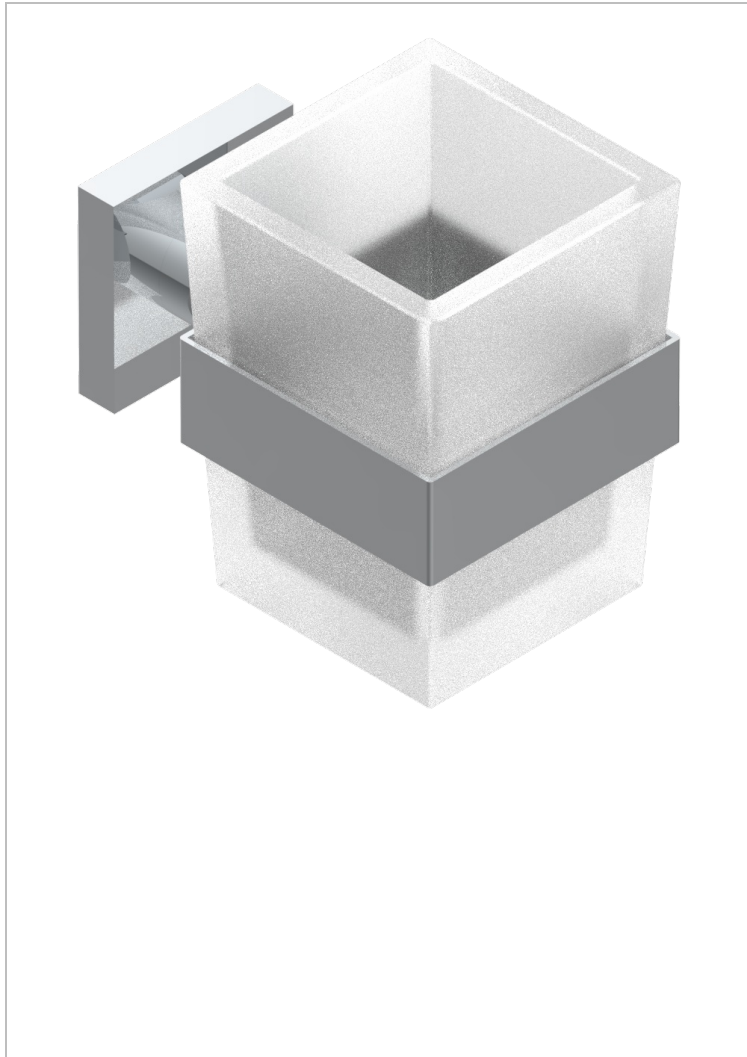

# PROFIL LALIQUE CLEAR CRYSTAL WITH LEVER

A6H-536

Wall mounted glass tumbler and holder

## CHARACTERISTIC

- Profil Lalique Clear crystal with lever
- Wall mounted glass tumbler and holder

## AVAILABLE FINITIONS

Antique nickel - H28  
Black ceram - D30  
Blush PVD - H62  
Brass color PVD - H49  
Brown bronze color PVD - F33  
Gold color PVD - H52

Graphite PVD - H64  
Lacquered light bronze - D01  
Matt Umber PVD - H67  
Matt blush PVD - H60  
Matt brass color PVD - H50  
Matt brown bronze color PVD - F34