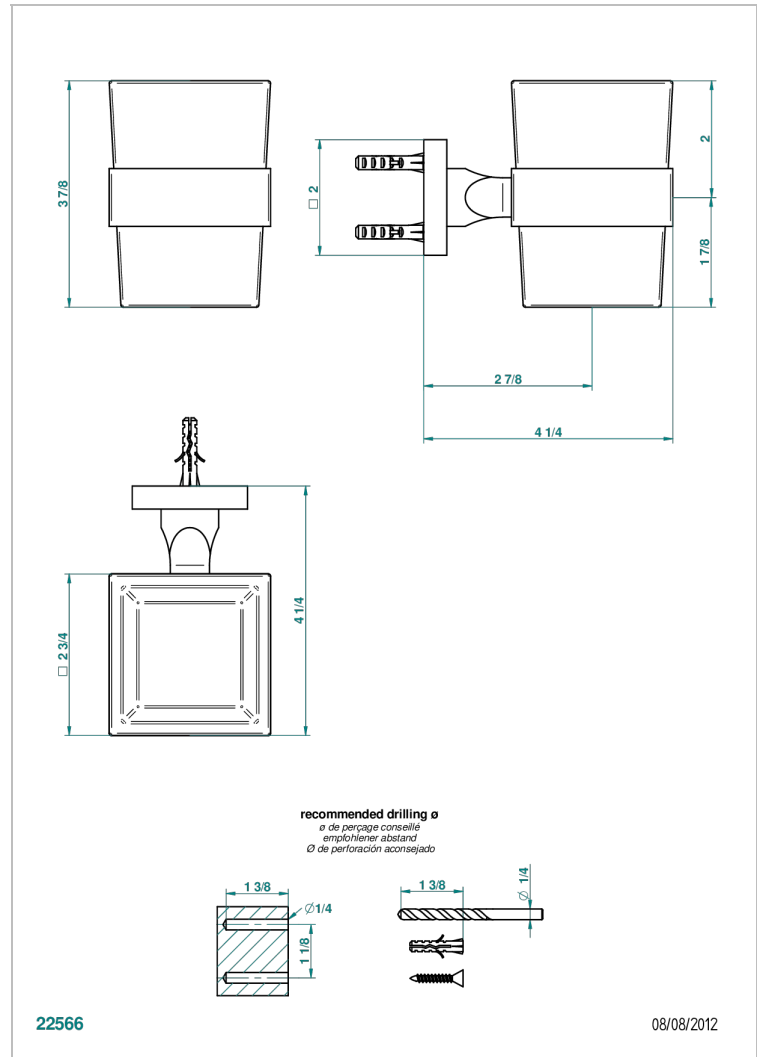

# PROFIL LALIQUE CLEAR CRYSTAL WITH LEVER

A6H-536

Wall mounted glass tumbler and holder

## CHARACTERISTIC

- Profil Lalique Clear crystal with lever
- Wall mounted glass tumbler and holder