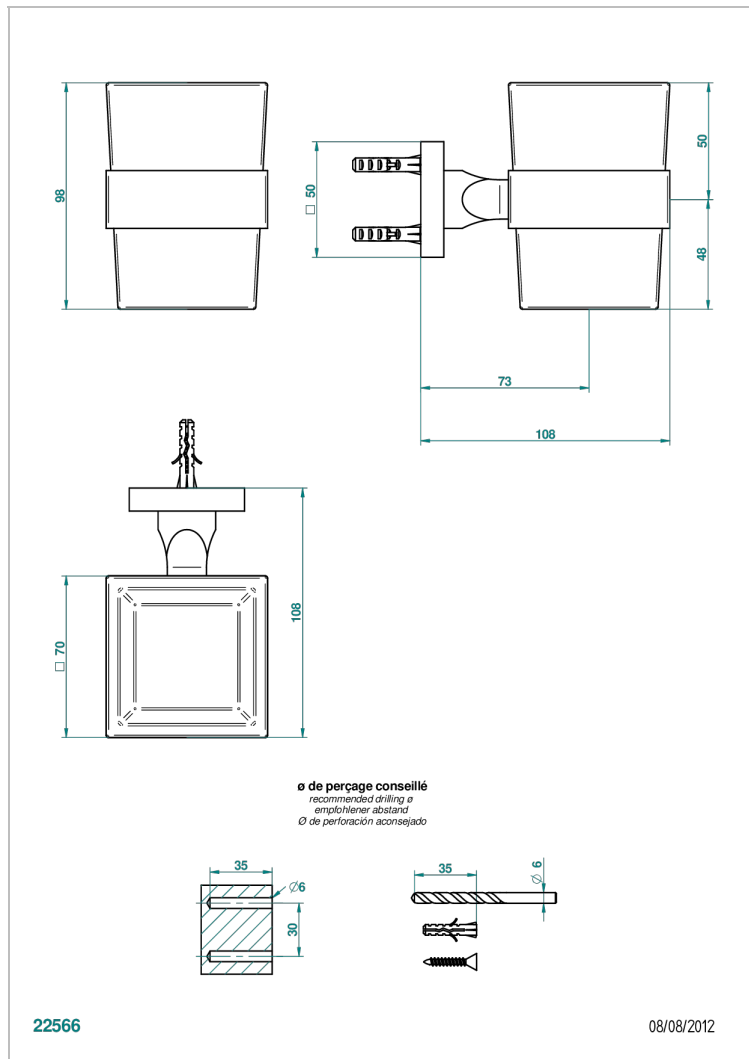

PROFIL METAL WITH LEVER HANDLES

A6B-536

Tumbler holder, wall mounted

CHARACTERISTIC

- Profil Metal with lever handles
- Tumbler holder, wall mounted

AVAILABLE FINITIONS

Black ceram - D30
 Blush PVD - H62
 Brass color PVD - H49
 Brown bronze color PVD - F33
 Chrome polished - A02
 Chrome polished / gold polished - G02