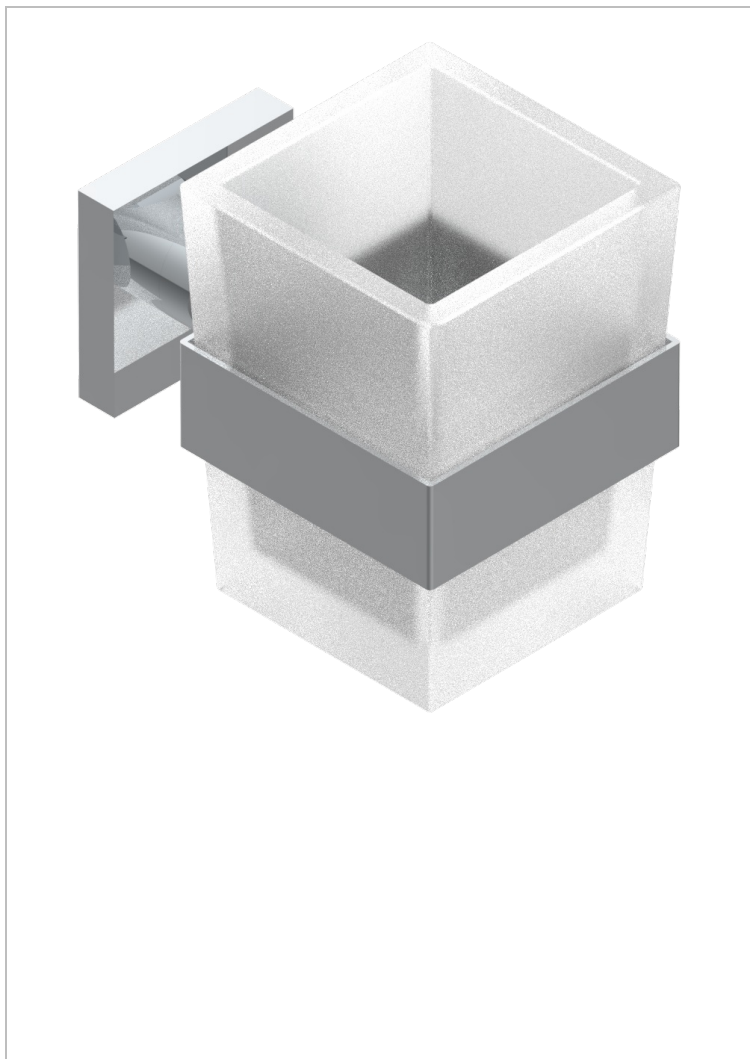

PROFIL METAL WITH LEVER HANDLES

A6B-536

Tumbler holder, wall mounted

CHARACTERISTIC

- Profil Metal with lever handles
- Tumbler holder, wall mounted

AVAILABLE FINITIONS

Black ceram - D30
 Blush PVD - H62
 Brass color PVD - H49
 Brown bronze color PVD - F33
 Chrome polished - A02
 Chrome polished / gold polished - G02

Copper antique matt, coated - H07
 Gold color PVD - H52
 Gold mat - F07
 Gold polished - F01
 Graphite PVD - H64
 Light coated bronze - D01

Matt Umber PVD - H67
 Matt blush PVD - H60
 Matt brass color PVD - H50
 Matt brown bronze color PVD - F34
 Matt chrome (American satin) - C02
 Matt gold color PVD - H53

Matt graphite PVD - H65
 Matt nickel (American satin) - C01
 Matt nickel color PVD - H56
 Nickel antique / Sovereign - H28
 Nickel color PVD - H55
 Nickel polished - B01

Soft gold - F30
 Soft matt gold - F31
 Umber PVD - H66