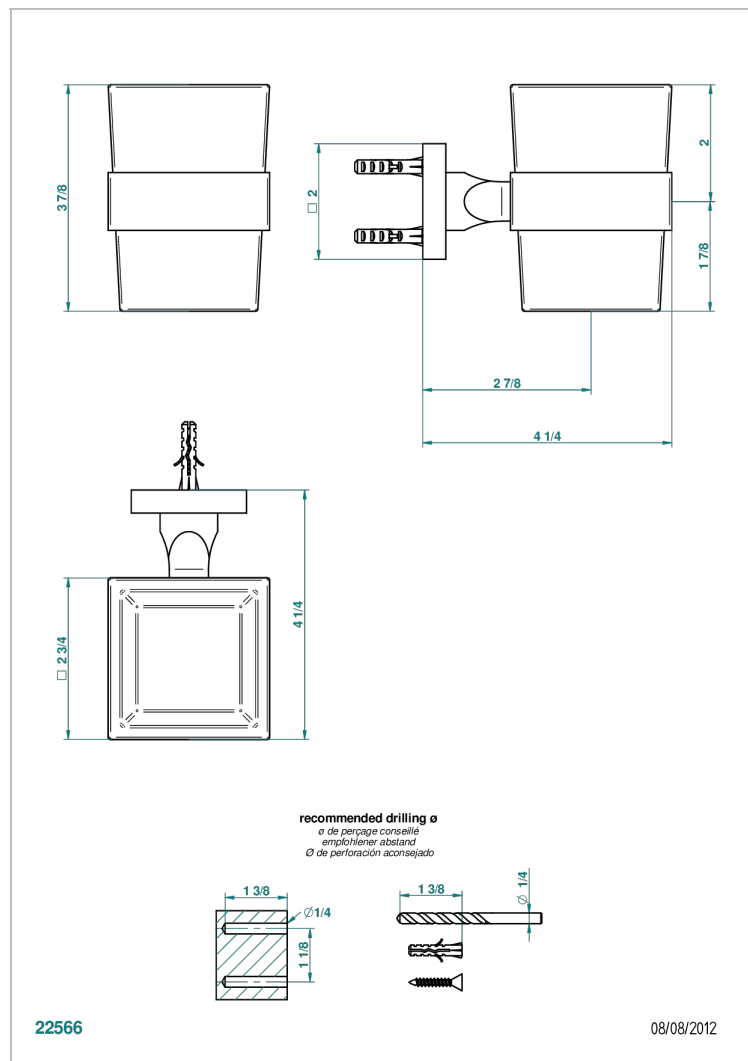

PROFIL METAL WITH LEVER HANDLES

A6B-536

Tumbler holder, wall mounted

CHARACTERISTIC

- Profil Metal with lever handles
- Tumbler holder, wall mounted

AVAILABLE FINITIONS

Black ceram - D30
 Blush PVD - H62
 Brass color PVD - H49
 Brown bronze color PVD - F33
 Chrome polished - A02
 Chrome polished / gold polished - G02