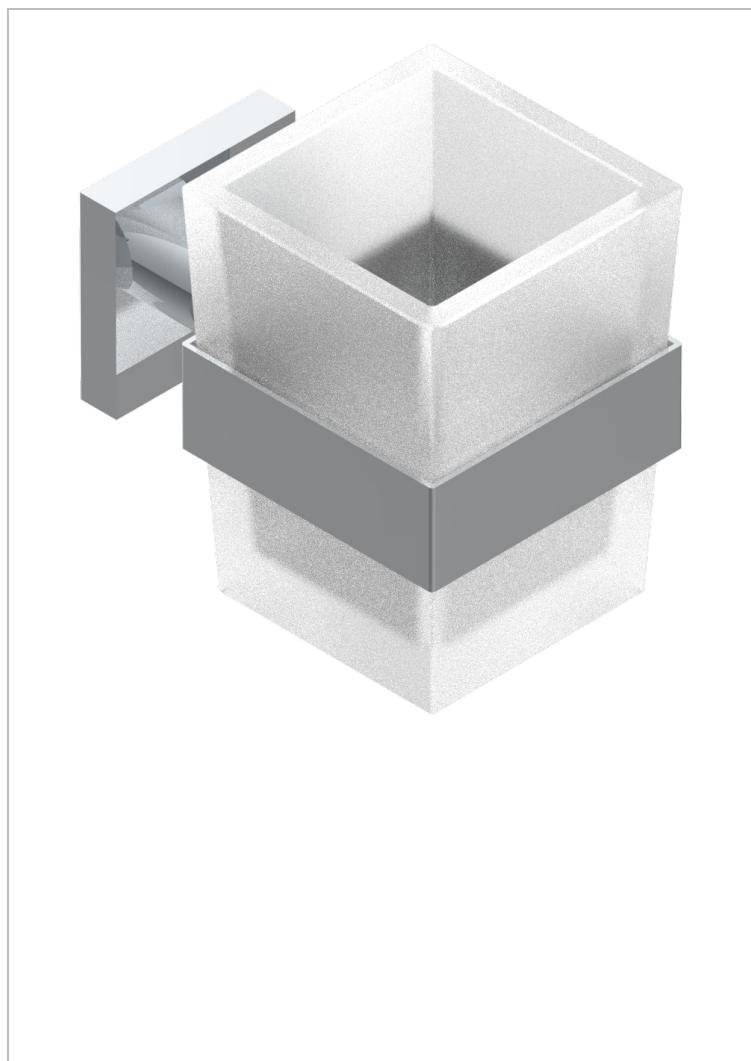

PROFIL METAL WITH LEVER HANDLES

A6B-536

Tumbler holder, wall mounted

CHARACTERISTIC

- Profil Metal with lever handles
- Tumbler holder, wall mounted

AVAILABLE FINITIONS

Black ceram - D30
 Blush PVD - H62
 Brass color PVD - H49
 Brown bronze color PVD - F33
 Chrome polished - A02
 Chrome polished / gold polished - G02

Copper antique matt, coated - H07
 Gold color PVD - H52
 Gold mat - F07
 Gold polished - F01
 Graphite PVD - H64
 Light coated bronze - D01

Matt Umber PVD - H67
 Matt blush PVD - H60
 Matt brass color PVD - H50
 Matt brown bronze color PVD - F34
 Matt chrome (American satin) - C02
 Matt gold color PVD - H53

Matt graphite PVD - H65
 Matt nickel (American satin) - C01
 Matt nickel color PVD - H56
 Nickel antique / Sovereign - H28
 Nickel color PVD - H55
 Nickel polished - B01

Soft gold - F30
 Soft matt gold - F31
 Umber PVD - H66