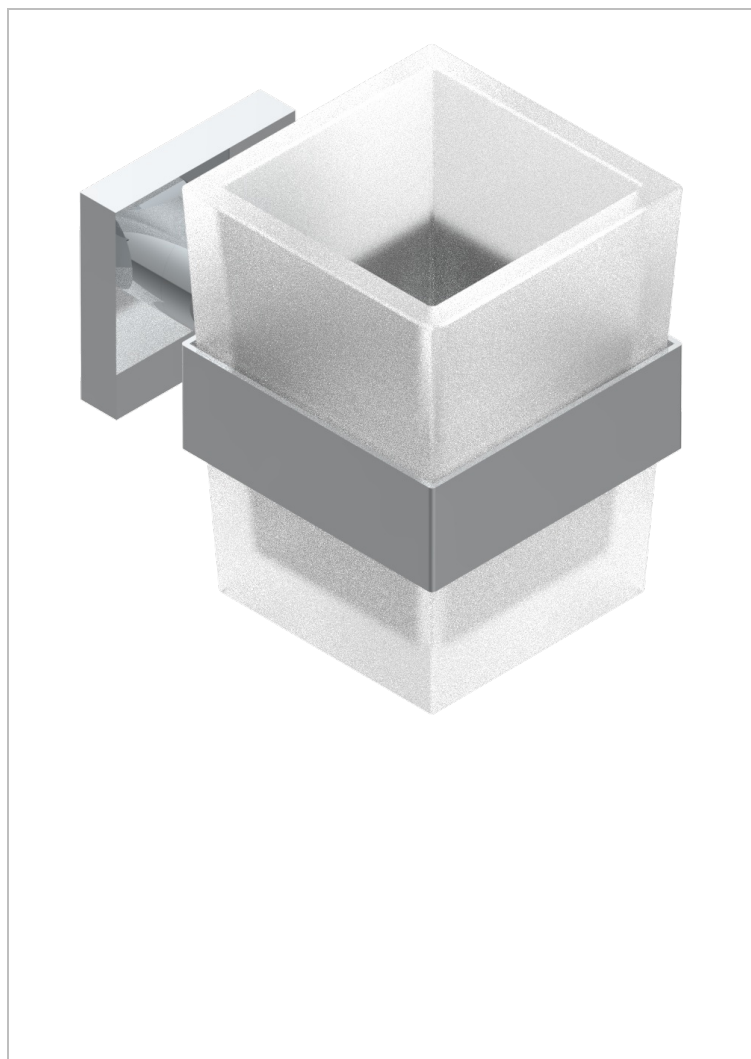

# PROFIL METAL WITH LEVER

A6B-536

Wall mounted glass tumbler and holder

## CHARACTERISTIC

- Profil Metal with lever
- Wall mounted glass tumbler and holder

## AVAILABLE FINITIONS

Antique nickel - H28  
 Black ceram - D30  
 Blush PVD - H62  
 Brass color PVD - H49  
 Brown bronze color PVD - F33  
 Gold color PVD - H52

Graphite PVD - H64  
 Lacquered light bronze - D01  
 Matt Umber PVD - H67  
 Matt blush PVD - H60  
 Matt brass color PVD - H50  
 Matt brown bronze color PVD - F34