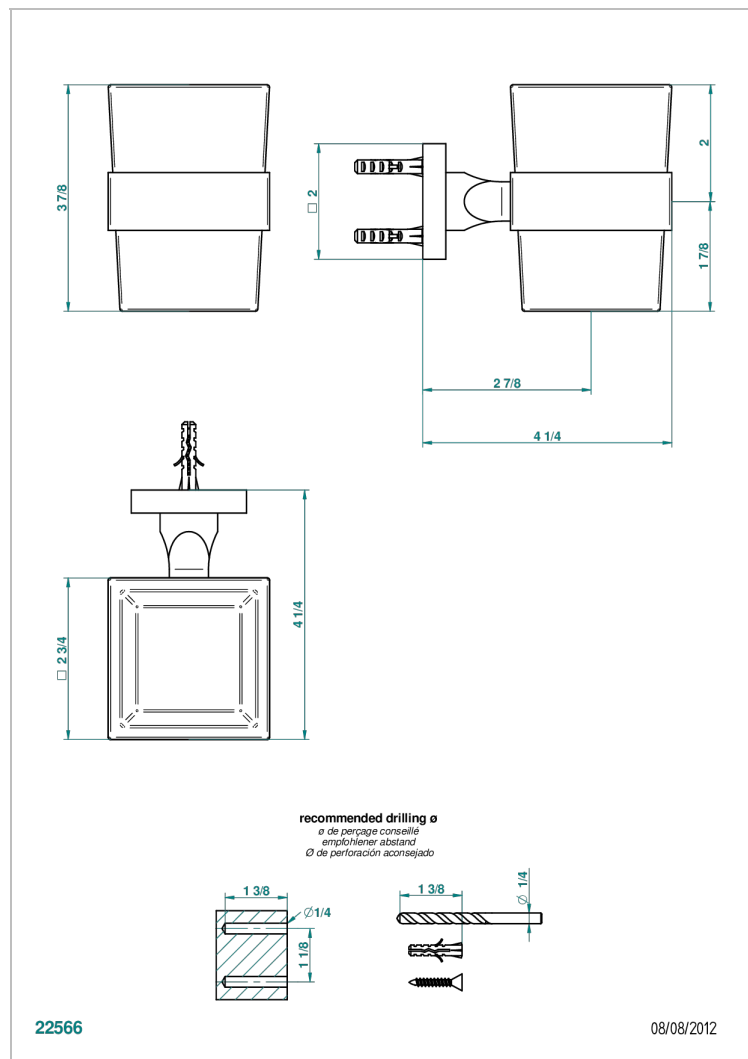

# PROFIL METAL WITH LEVER

A6B-536

Wall mounted glass tumbler and holder

## CHARACTERISTIC

- Profil Metal with lever
- Wall mounted glass tumbler and holder