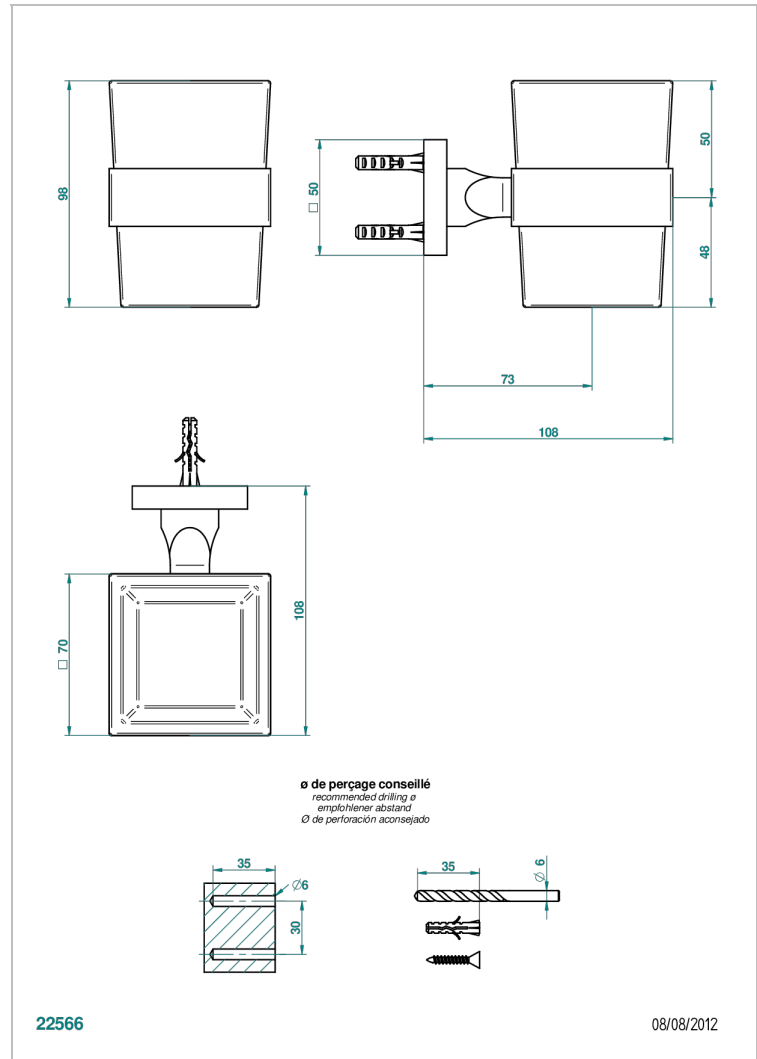

PROFIL METAL WITH LEVER

A6B-536

Wall mounted glass tumbler and holder

CHARACTERISTIC

- Profil Metal with lever
- Wall mounted glass tumbler and holder

AVAILABLE FINITIONS

Antique nickel - H28
Black ceram - D30
Blush PVD - H62
Brass color PVD - H49
Brown bronze color PVD - F33
Gold color PVD - H52