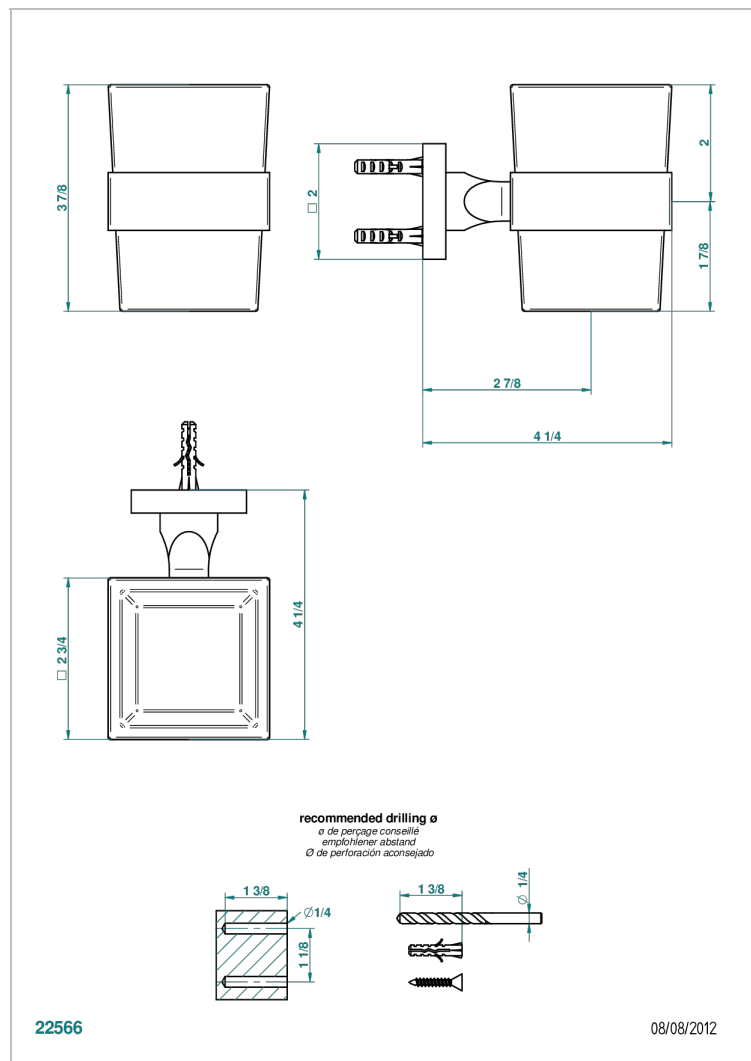

PROFIL METAL WITH LEVER

A6B-536

Wall mounted glass tumbler and holder

CHARACTERISTIC

- Profil Metal with lever
- Wall mounted glass tumbler and holder

AVAILABLE FINITIONS

Antique nickel - H28
 Black ceram - D30
 Blush PVD - H62
 Brass color PVD - H49
 Brown bronze color PVD - F33
 Gold color PVD - H52