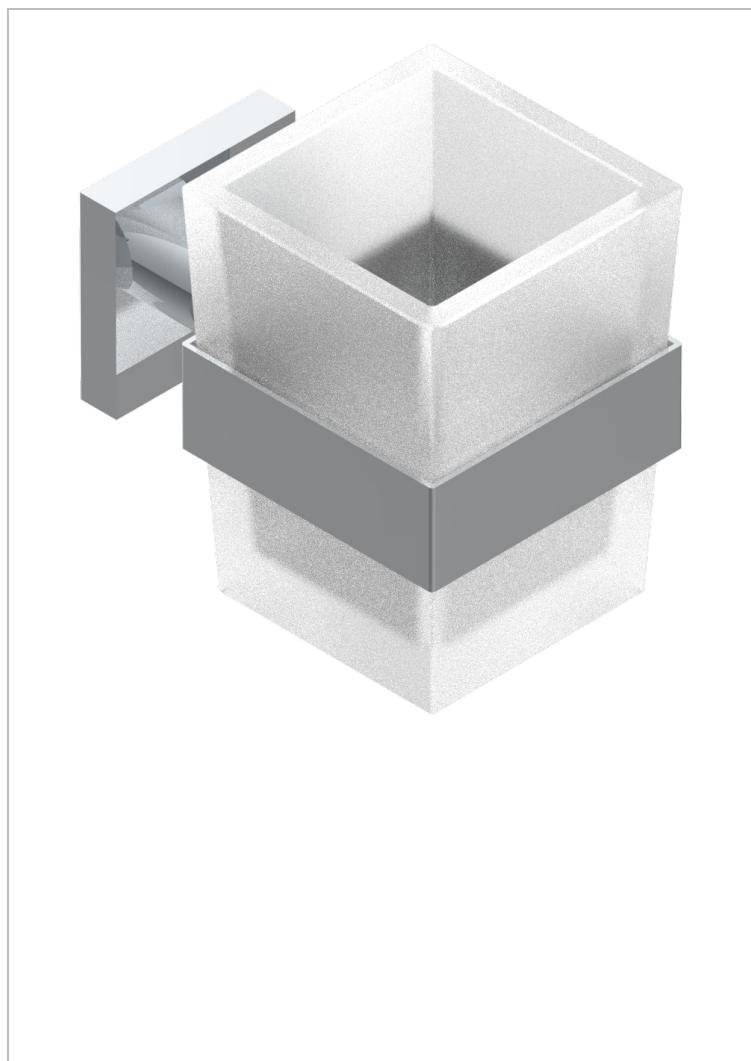

PROFIL METAL WITH LEVER

A6B-536

Wall mounted glass tumbler and holder

CHARACTERISTIC

- Profil Metal with lever
- Wall mounted glass tumbler and holder

AVAILABLE FINITIONS

Antique nickel - H28
 Black ceram - D30
 Blush PVD - H62
 Brass color PVD - H49
 Brown bronze color PVD - F33
 Gold color PVD - H52

Graphite PVD - H64
 Lacquered light bronze - D01
 Matt Umber PVD - H67
 Matt blush PVD - H60
 Matt brass color PVD - H50
 Matt brown bronze color PVD - F34

Matt chrome - C02
 Matt gold - F07
 Matt gold color PVD - H53
 Matt graphite PVD - H65
 Matt nickel (color finish) - C01
 Matt nickel color PVD - H56

Nickel color PVD - H55
 Polished chrome (color finish) - A02
 Polished chrome / Polished gold (color finish) - G02
 Polished gold (color finish) - F01
 Polished nickel - B01
 Soft gold - F30

Soft matt gold - F31
 Umber PVD - H66
 Varnished matt antique red copper (color finish) - H07