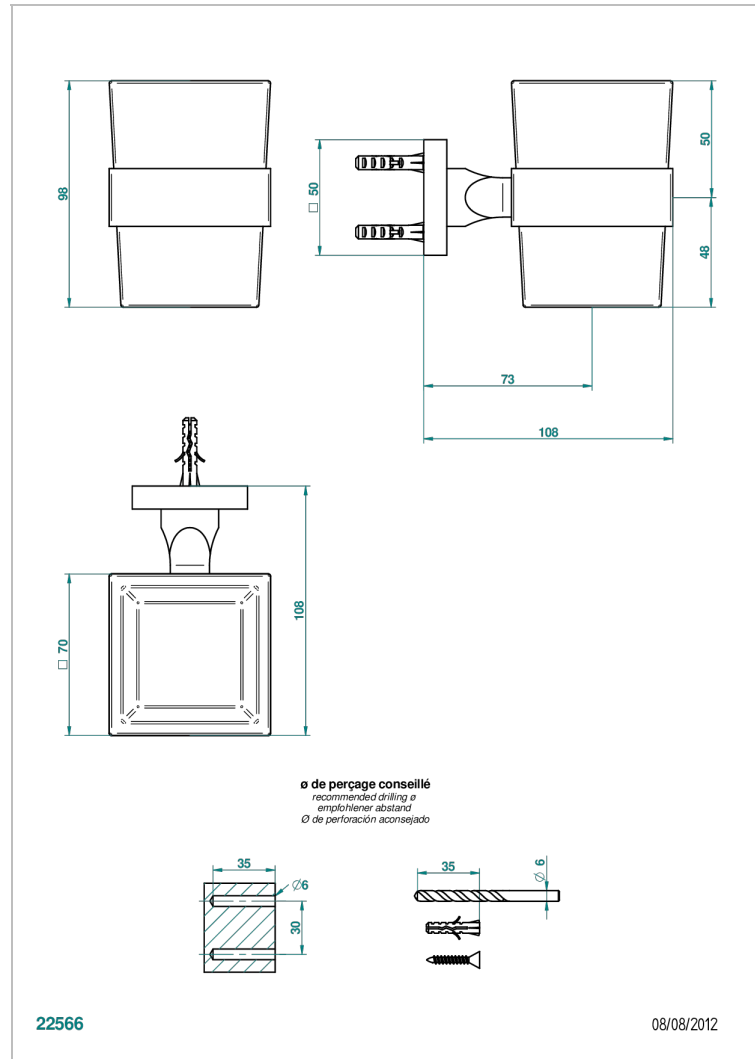

PROFIL METAL WITH LEVER

A6B-536

Wall mounted glass tumbler and holder

CHARACTERISTIC

- Profil Metal with lever
- Wall mounted glass tumbler and holder

AVAILABLE FINITIONS

Antique nickel - H28
Black ceram - D30
Blush PVD - H62
Brass color PVD - H49
Brown bronze color PVD - F33
Gold color PVD - H52