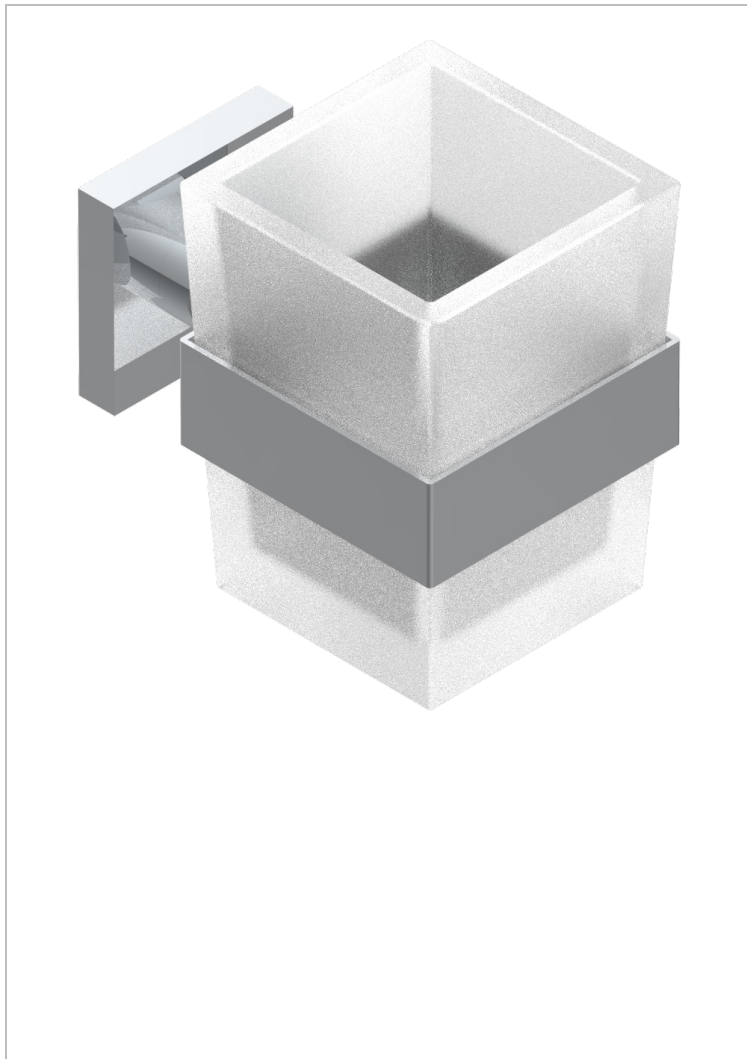

PROFIL METAL WITH LEVER

A6B-536

Wall mounted glass tumbler and holder

CHARACTERISTIC

- Profil Metal with lever
- Wall mounted glass tumbler and holder

AVAILABLE FINITIONS

Antique nickel - H28
Black ceram - D30
Blush PVD - H62
Brass color PVD - H49
Brown bronze color PVD - F33
Gold color PVD - H52

Graphite PVD - H64
Lacquered light bronze - D01
Matt Umber PVD - H67
Matt blush PVD - H60
Matt brass color PVD - H50
Matt brown bronze color PVD - F34

Matt chrome - C02
Matt gold - F07
Matt gold color PVD - H53
Matt graphite PVD - H65
Matt nickel (color finish) - C01
Matt nickel color PVD - H56

Nickel color PVD - H55
Polished chrome (color finish) - A02
Polished chrome / Polished gold (color finish) - G02
Polished gold (color finish) - F01
Polished nickel - B01
Soft gold - F30

Soft matt gold - F31
Umber PVD - H66
Varnished matt antique red copper (color finish) - H07