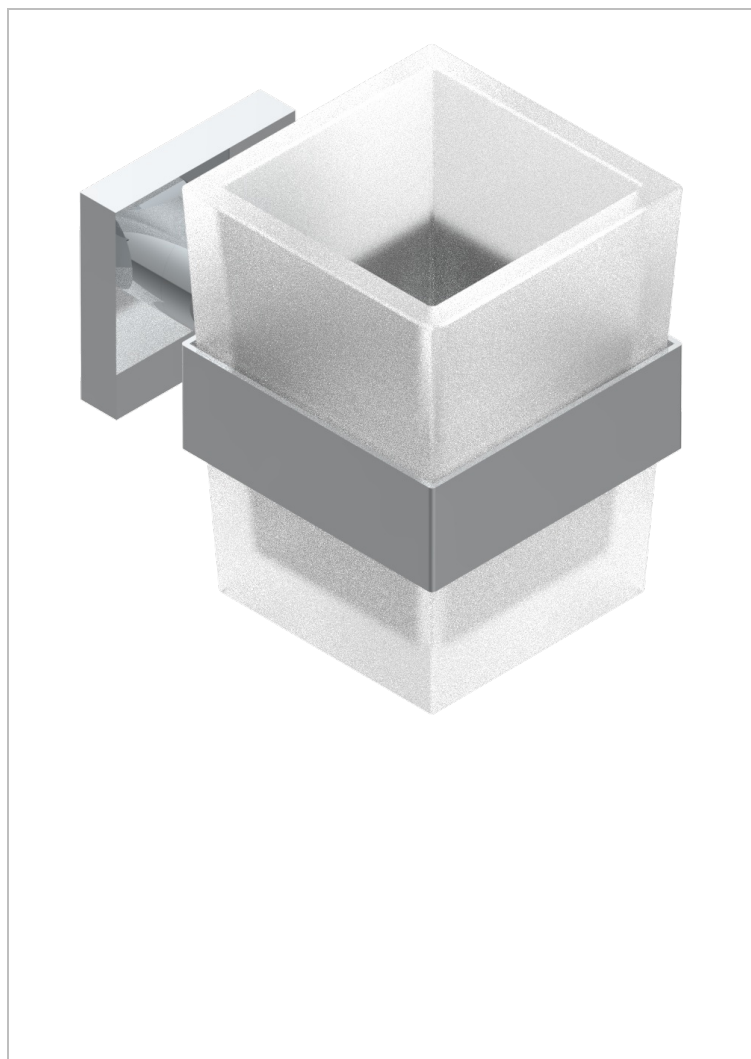

PROFIL METAL WITH LEVER

A6B-536

Wall mounted glass tumbler and holder

CHARACTERISTIC

- Profil Metal with lever
- Wall mounted glass tumbler and holder

AVAILABLE FINITIONS

Antique nickel - H28
 Black ceram - D30
 Blush PVD - H62
 Brass color PVD - H49
 Brown bronze color PVD - F33
 Gold color PVD - H52

Graphite PVD - H64
 Lacquered light bronze - D01
 Matt Umber PVD - H67
 Matt blush PVD - H60
 Matt brass color PVD - H50
 Matt brown bronze color PVD - F34

Matt chrome - C02
 Matt gold - F07
 Matt gold color PVD - H53
 Matt graphite PVD - H65
 Matt nickel (color finish) - C01
 Matt nickel color PVD - H56

Nickel color PVD - H55
 Polished chrome (color finish) - A02
 Polished chrome / Polished gold (color finish) - G02
 Polished gold (color finish) - F01
 Polished nickel - B01
 Soft gold - F30

Soft matt gold - F31
 Umber PVD - H66
 Varnished matt antique red copper (color finish) - H07