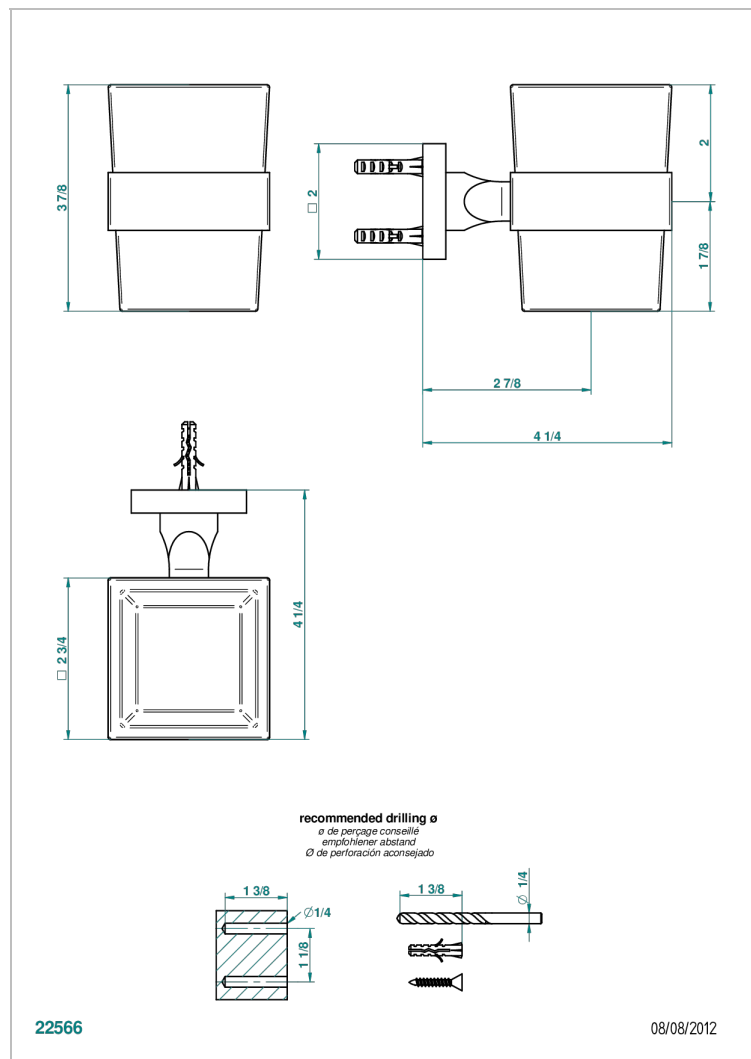

PROFIL METAL WITH LEVER

A6B-536

Wall mounted glass tumbler and holder

CHARACTERISTIC

- Profil Metal with lever
- Wall mounted glass tumbler and holder

AVAILABLE FINITIONS

Antique nickel - H28
 Black ceram - D30
 Blush PVD - H62
 Brass color PVD - H49
 Brown bronze color PVD - F33
 Gold color PVD - H52