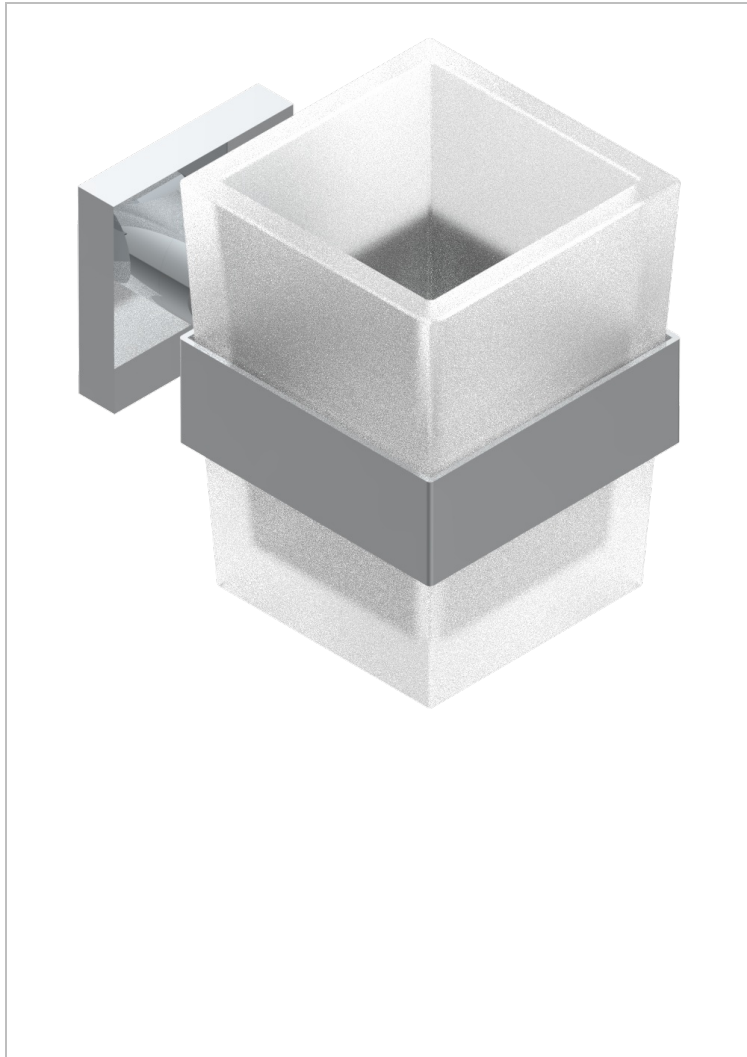

PROFIL METAL

A6A-536

Wall mounted glass tumbler and holder

THG[®]
PARIS

CHARACTERISTIC

- Profil Metal
- Wall mounted glass tumbler and holder

AVAILABLE FINITIONS

Antique nickel - H28
Black ceram - D30
Blush PVD - H62
Brass color PVD - H49
Brown bronze color PVD - F33
Gold color PVD - H52

Graphite PVD - H64
Lacquered light bronze - D01
Matt Umber PVD - H67
Matt blush PVD - H60
Matt brass color PVD - H50
Matt brown bronze color PVD - F34

Matt chrome - C02
Matt gold - F07
Matt gold color PVD - H53
Matt graphite PVD - H65
Matt nickel (color finish) - C01
Matt nickel color PVD - H56

Nickel color PVD - H55
Polished chrome (color finish) - A02
Polished chrome / Polished gold (color finish) - G02
Polished gold (color finish) - F01
Polished nickel - B01
Soft gold - F30

Soft matt gold - F31
Umber PVD - H66
Varnished matt antique red copper (color finish) - H07