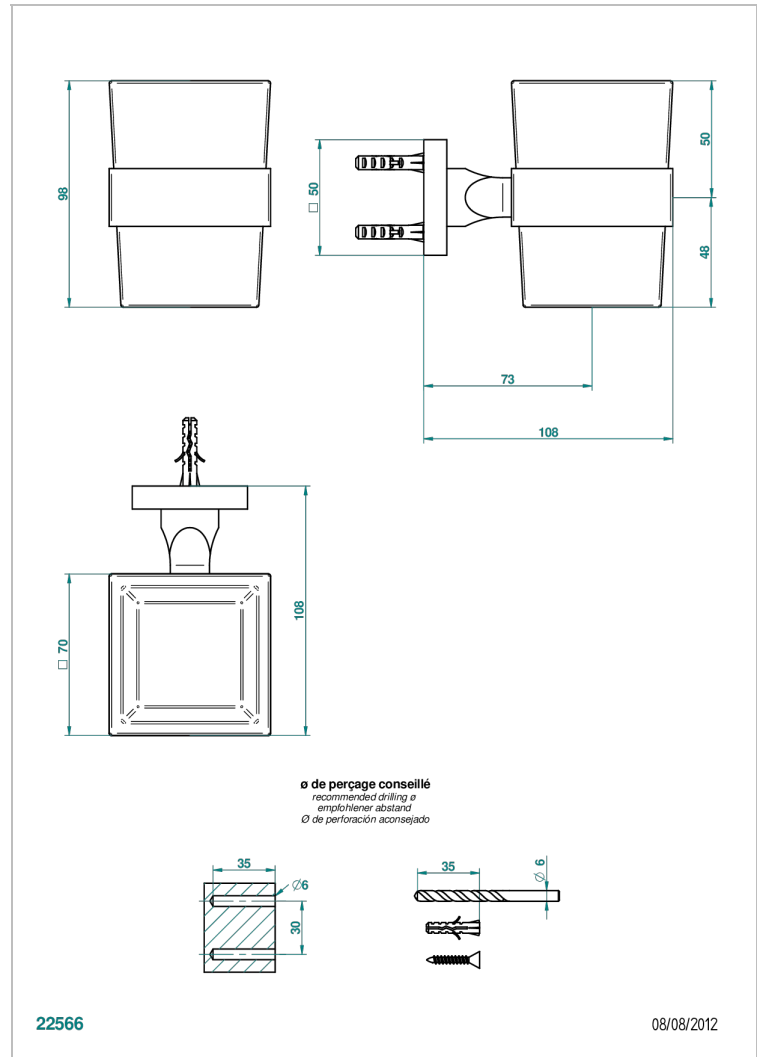

PROFIL METAL

A6A-536

Wall mounted glass tumbler and holder

THG[®]
PARIS

CHARACTERISTIC

- Profil Metal
- Wall mounted glass tumbler and holder

AVAILABLE FINITIONS

Antique nickel - H28
Black ceram - D30
Blush PVD - H62
Brass color PVD - H49
Brown bronze color PVD - F33
Gold color PVD - H52