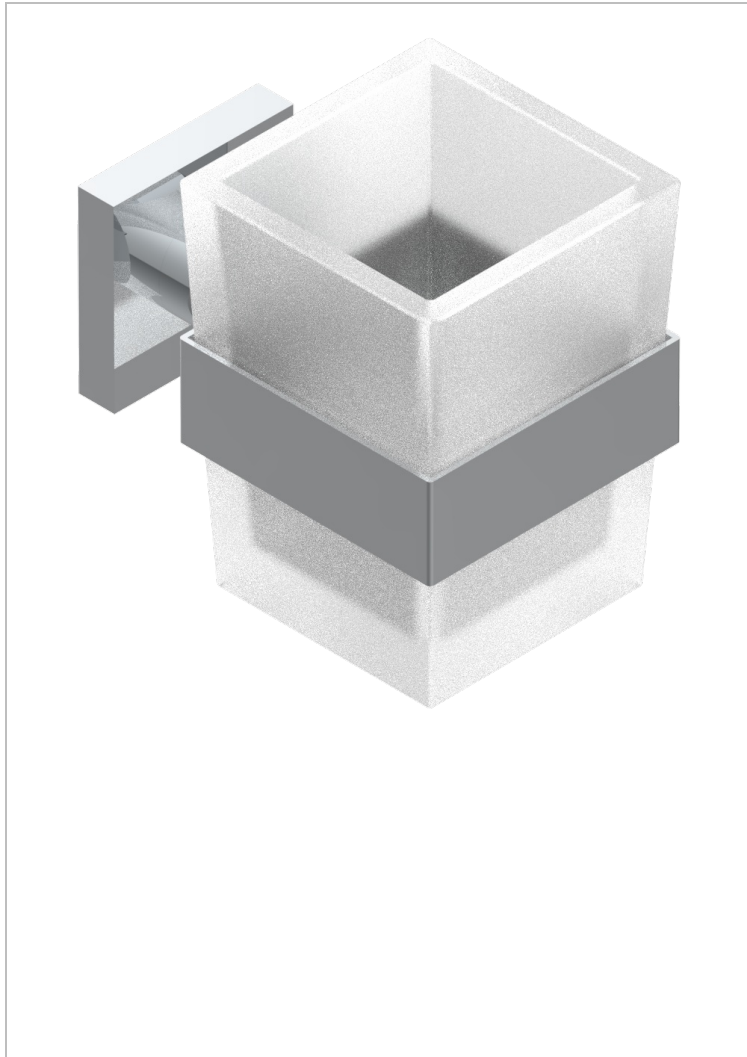

PROFIL METAL

A6A-536

Wall mounted glass tumbler and holder

CHARACTERISTIC

- Profil Metal
- Wall mounted glass tumbler and holder

AVAILABLE FINITIONS

Antique nickel - H28
Black ceram - D30
Blush PVD - H62
Brass color PVD - H49
Brown bronze color PVD - F33
Gold color PVD - H52

Graphite PVD - H64
Lacquered light bronze - D01
Matt Umber PVD - H67
Matt blush PVD - H60
Matt brass color PVD - H50
Matt brown bronze color PVD - F34

Matt chrome - C02
Matt gold - F07
Matt gold color PVD - H53
Matt graphite PVD - H65
Matt nickel (color finish) - C01
Matt nickel color PVD - H56

Nickel color PVD - H55
Polished chrome (color finish) - A02
Polished chrome / Polished gold (color finish) - G02
Polished gold (color finish) - F01
Polished nickel - B01
Soft gold - F30

Soft matt gold - F31
Umber PVD - H66
Varnished matt antique red copper (color finish) - H07