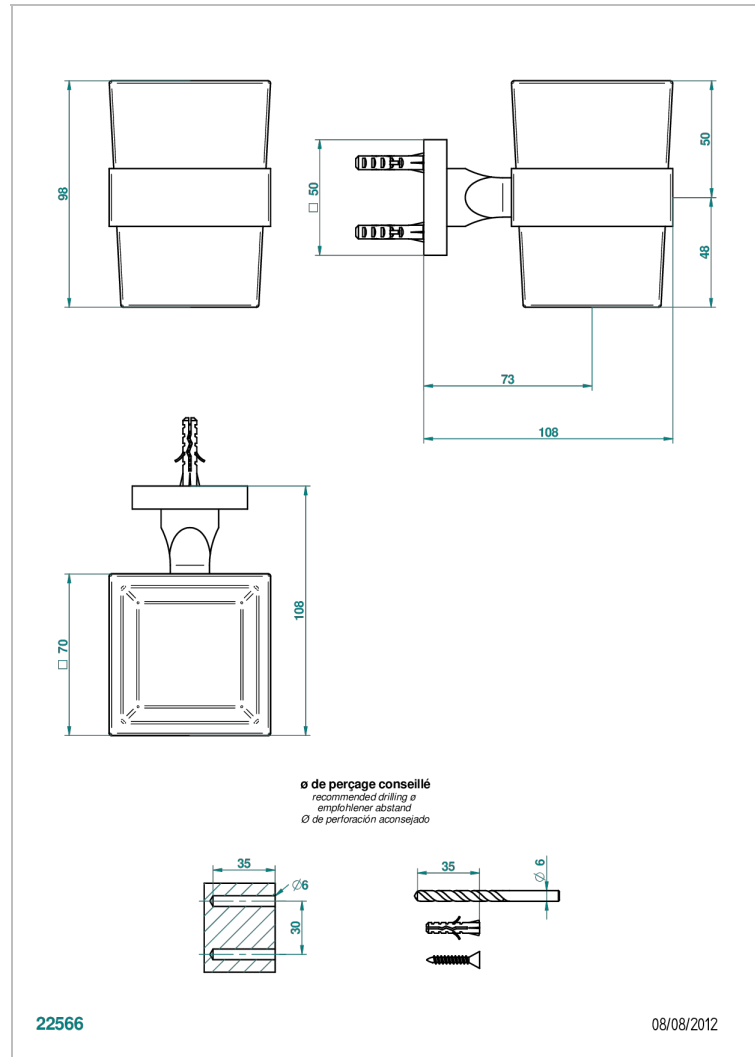

PROFIL METAL

A6A-536

Wall mounted glass tumbler and holder

CHARACTERISTIC

- Profil Metal
- Wall mounted glass tumbler and holder

AVAILABLE FINITIONS

Antique nickel - H28
Black ceram - D30
Blush PVD - H62
Brass color PVD - H49
Brown bronze color PVD - F33
Gold color PVD - H52