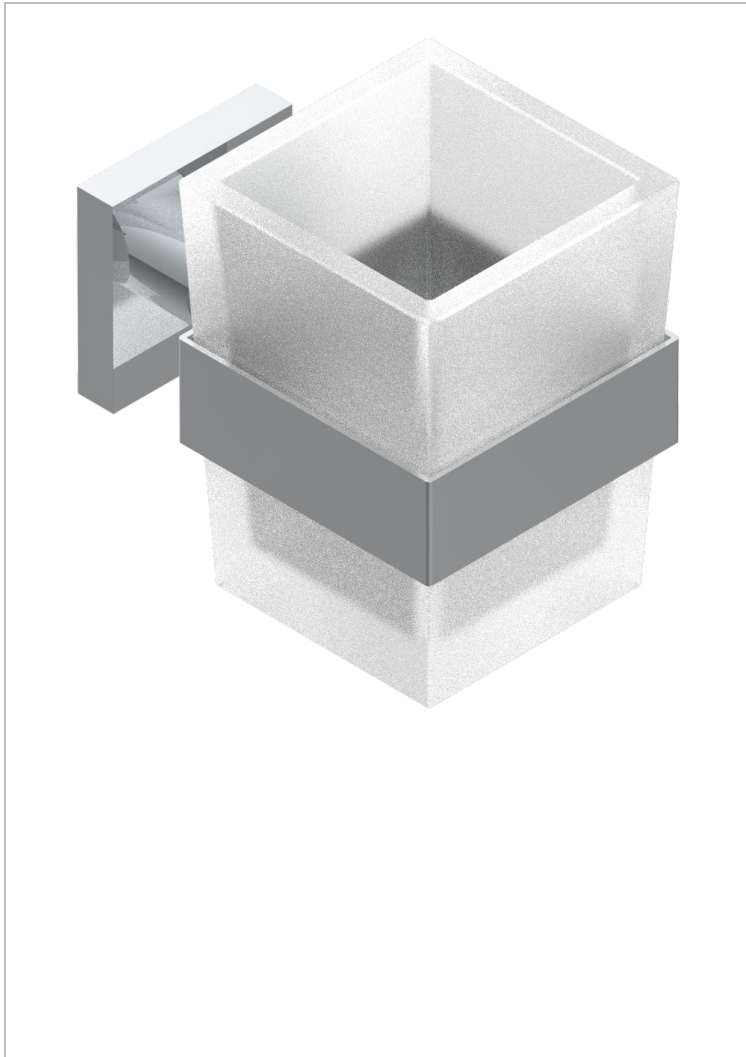

PROFIL METAL

A6A-536

Wall mounted glass tumbler and holder

CHARACTERISTIC

- Profil Metal
- Wall mounted glass tumbler and holder

AVAILABLE FINITIONS

Antique nickel - H28
 Black ceram - D30
 Blush PVD - H62
 Brass color PVD - H49
 Brown bronze color PVD - F33
 Gold color PVD - H52

Graphite PVD - H64
 Lacquered light bronze - D01
 Matt Umber PVD - H67
 Matt blush PVD - H60
 Matt brass color PVD - H50
 Matt brown bronze color PVD - F34

Matt chrome - C02
 Matt gold - F07
 Matt gold color PVD - H53
 Matt graphite PVD - H65
 Matt nickel (color finish) - C01
 Matt nickel color PVD - H56

Nickel color PVD - H55
 Polished chrome (color finish) - A02
 Polished chrome / Polished gold (color finish) - G02
 Polished gold (color finish) - F01
 Polished nickel - B01
 Soft gold - F30

Soft matt gold - F31
 Umber PVD - H66
 Varnished matt antique red copper (color finish) - H07