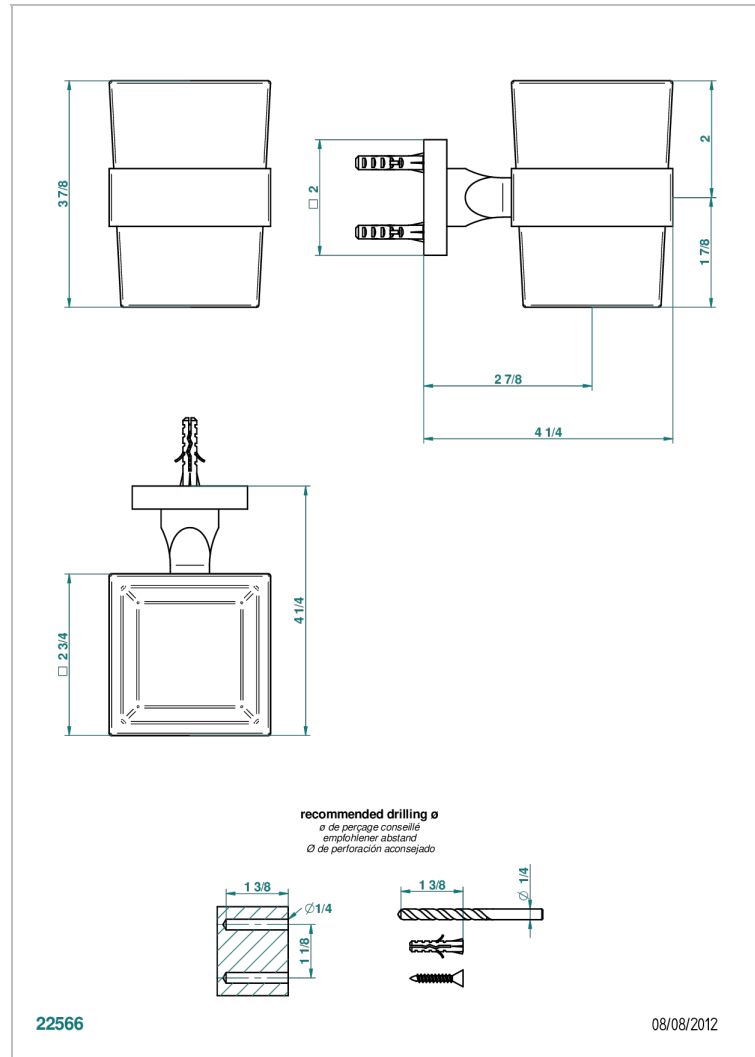

PROFIL METAL

A6A-536

Wall mounted glass tumbler and holder

CHARACTERISTIC

- Profil Metal
- Wall mounted glass tumbler and holder

AVAILABLE FINITIONS

Antique nickel - H28
 Black ceram - D30
 Blush PVD - H62
 Brass color PVD - H49
 Brown bronze color PVD - F33
 Gold color PVD - H52