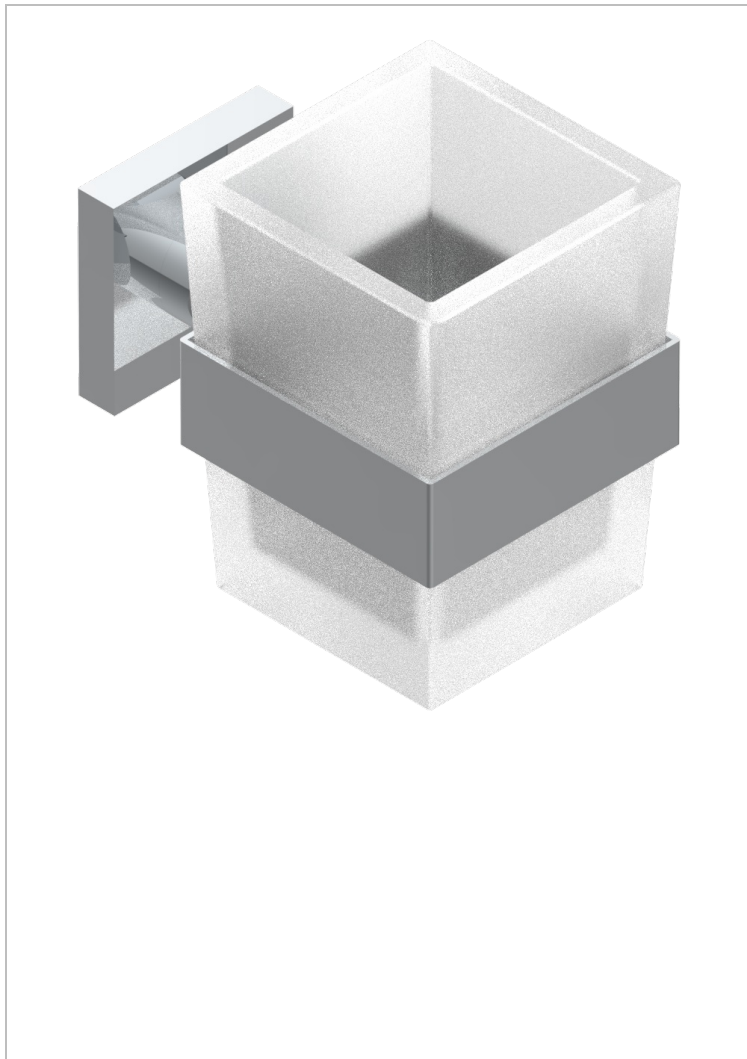

PROFIL METAL

A6A-536

Wall mounted glass tumbler and holder

CHARACTERISTIC

- Profil Metal
- Wall mounted glass tumbler and holder

AVAILABLE FINITIONS

Antique nickel - H28
Black ceram - D30
Blush PVD - H62
Brass color PVD - H49
Brown bronze color PVD - F33
Gold color PVD - H52

Graphite PVD - H64
Lacquered light bronze - D01
Matt Umber PVD - H67
Matt blush PVD - H60
Matt brass color PVD - H50
Matt brown bronze color PVD - F34

Matt chrome - C02
Matt gold - F07
Matt gold color PVD - H53
Matt graphite PVD - H65
Matt nickel (color finish) - C01
Matt nickel color PVD - H56

Nickel color PVD - H55
Polished chrome (color finish) - A02
Polished chrome / Polished gold (color finish) - G02
Polished gold (color finish) - F01
Polished nickel - B01
Soft gold - F30

Soft matt gold - F31
Umber PVD - H66
Varnished matt antique red copper (color finish) - H07