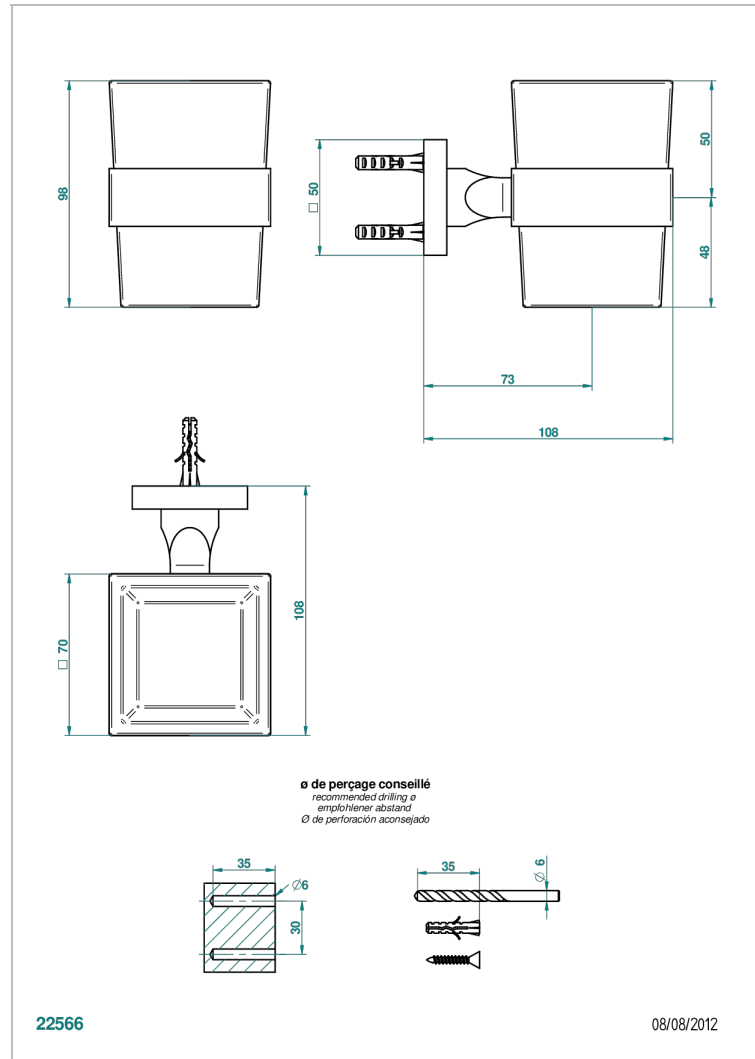

PROFIL METAL

A6A-536

Wall mounted glass tumbler and holder

CHARACTERISTIC

- Profil Metal
- Wall mounted glass tumbler and holder

AVAILABLE FINITIONS

Antique nickel - H28
Black ceram - D30
Blush PVD - H62
Brass color PVD - H49
Brown bronze color PVD - F33
Gold color PVD - H52