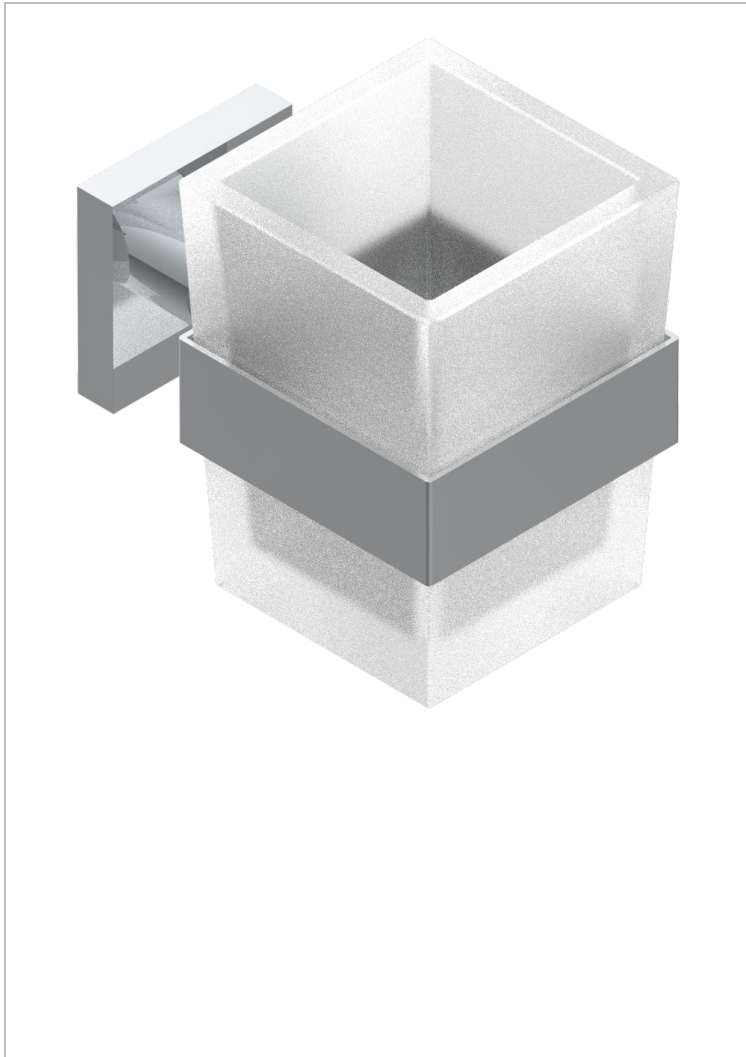

# PROFIL METAL

A6A-536

Wall mounted glass tumbler and holder

## CHARACTERISTIC

- Profil Metal
- Wall mounted glass tumbler and holder

## AVAILABLE FINITIONS

Antique nickel - H28  
 Black ceram - D30  
 Blush PVD - H62  
 Brass color PVD - H49  
 Brown bronze color PVD - F33  
 Gold color PVD - H52

Graphite PVD - H64  
 Lacquered light bronze - D01  
 Matt Umber PVD - H67  
 Matt blush PVD - H60  
 Matt brass color PVD - H50  
 Matt brown bronze color PVD - F34