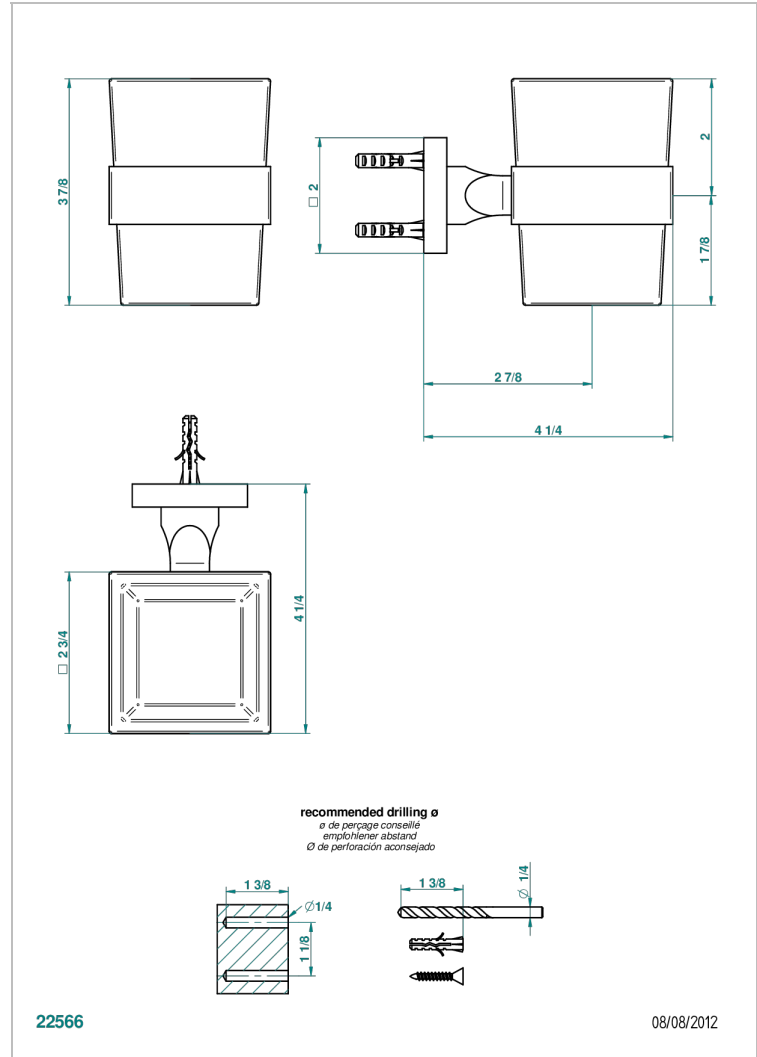

# PROFIL METAL

A6A-536

Wall mounted glass tumbler and holder

## CHARACTERISTIC

- Profil Metal
- Wall mounted glass tumbler and holder