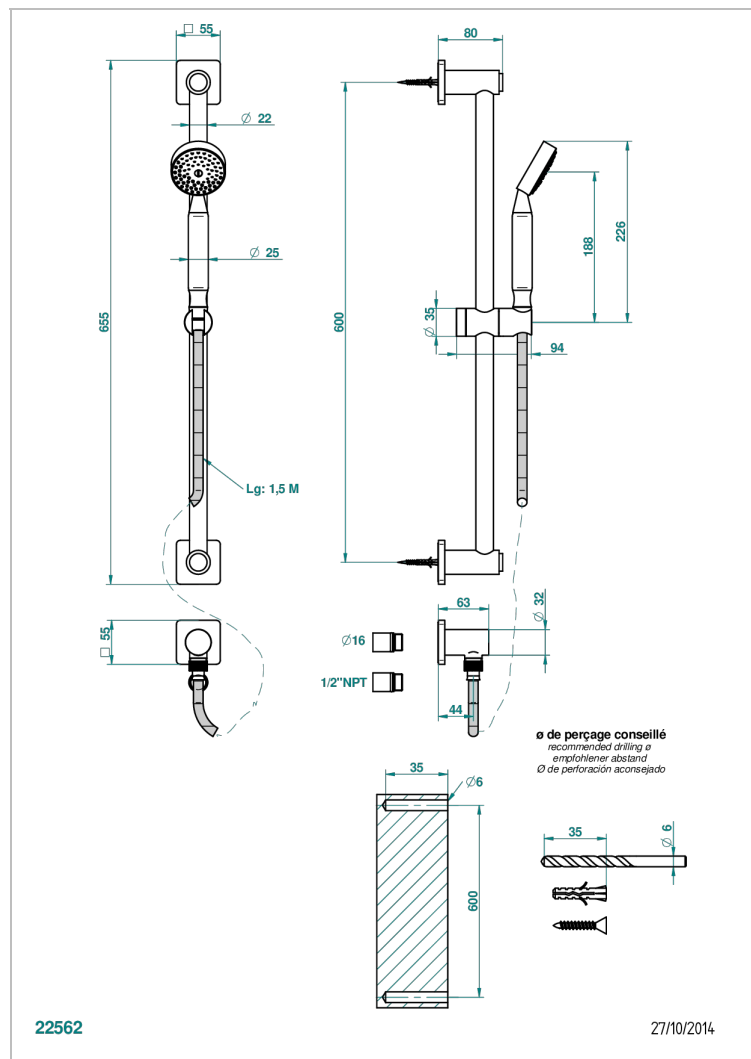

PROFIL BLACK ONYX WITH LEVER HANDLES

A6P-58/US

Slide bar with handsower and elbow

CHARACTERISTIC

- Profil Black Onyx with lever handles
- Slide bar with handsower and elbow

TECHNICAL SPECS

- Recommandé : 3 bars (max. 5 bars) - Advised : 43,5 psi (max. 72 psi)
- 9,5 l/min à 3 bars (2.5 gpm at 43.5 psi)