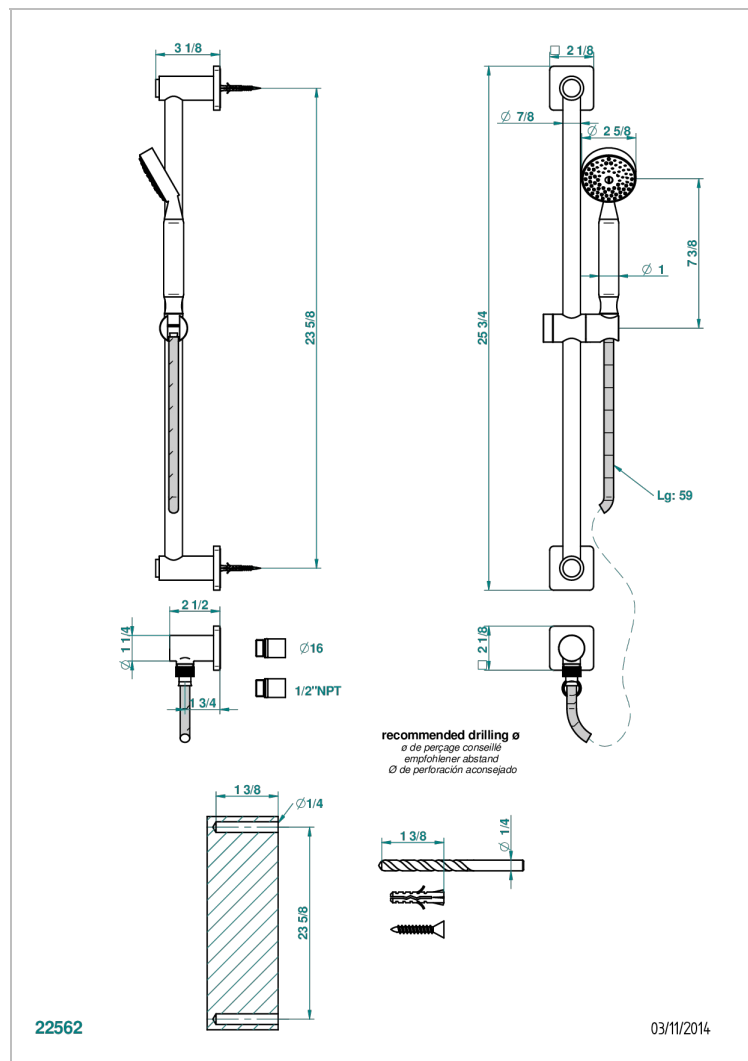

# PROFIL BLACK ONYX WITH LEVER HANDLES

A6P-58/US

Slide bar with handshower and elbow

## CHARACTERISTIC

- Profil Black Onyx with lever handles
- Slide bar with handshower and elbow

## TECHNICAL SPECS

- Recommandé : 3 bars (max. 5 bars) - Advised : 43,5 psi (max. 72 psi)
- 9,5 l/min à 3 bars (2.5 gpm at 43.5 psi)