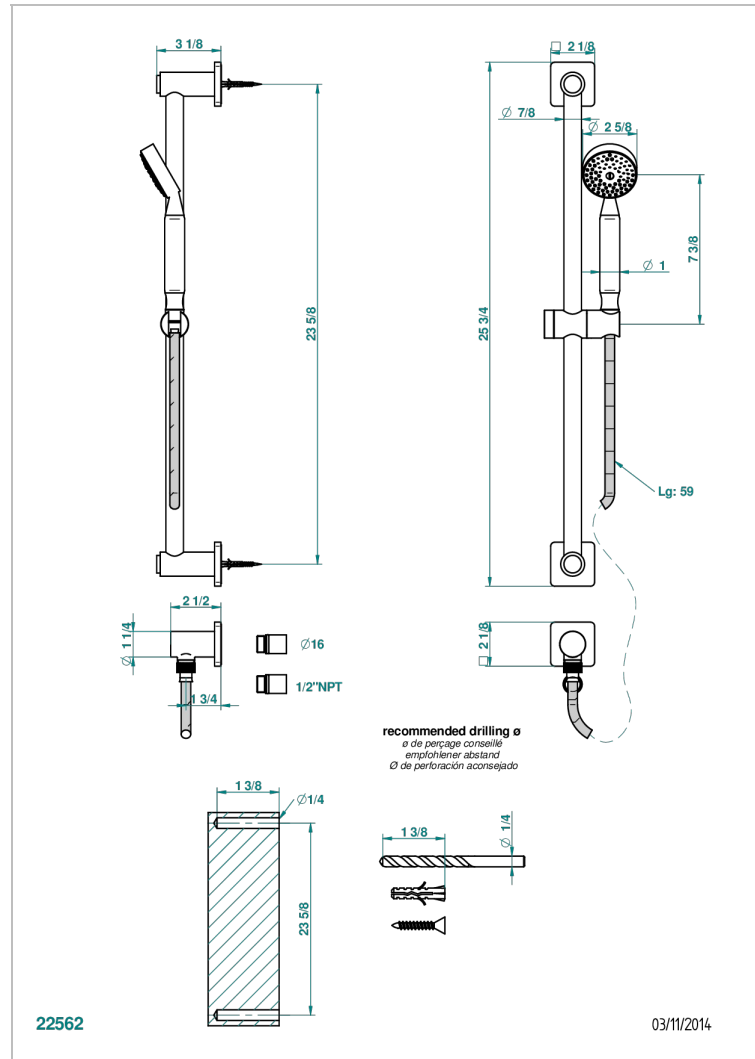

# PROFIL BLACK ONYX

A6N-58/US

Slide bar with handshower and elbow

## CHARACTERISTIC

- Profil Black Onyx
- Slide bar with handshower and elbow

## TECHNICAL SPECS

- Recommandé : 3 bars (max. 5 bars) - Advised : 43,5 psi (max. 72 psi)
- 9,5 l/min à 3 bars (2.5 gpm at 43.5 psi)