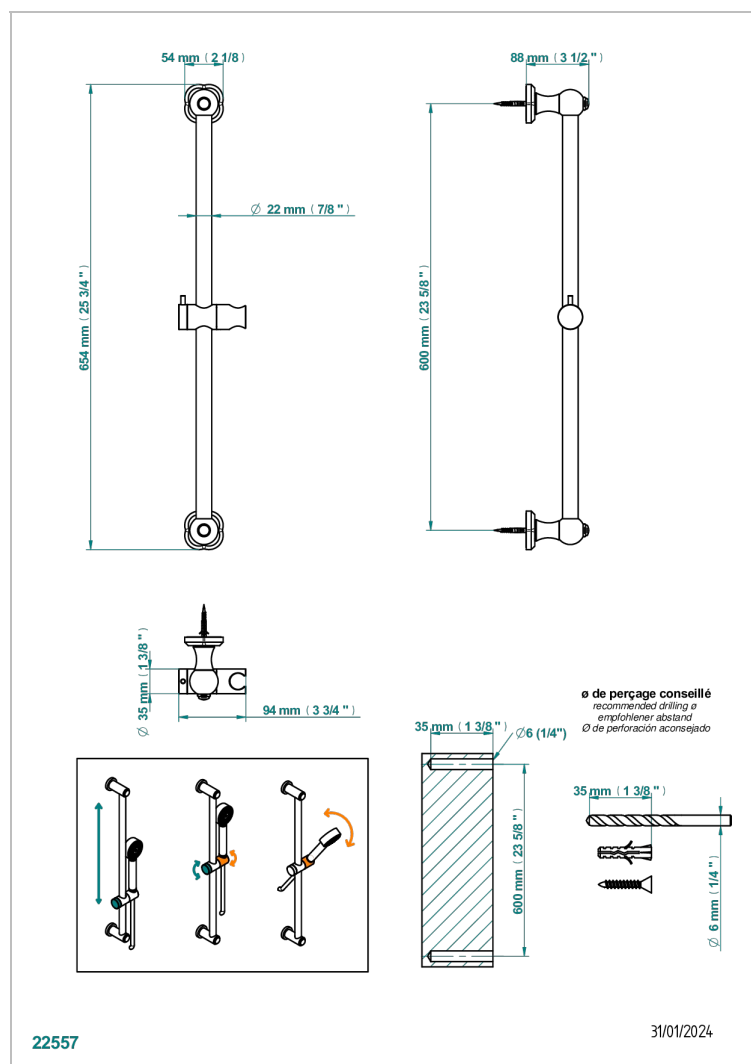

CAMELIA CLEAR CRYSTAL

U5L-258

60 cm SLIDE BAR AND HOOK

THG
PARIS

CHARACTERISTIC

- Camélia Clear crystal
- 60 cm SLIDE BAR AND HOOK

AVAILABLE FINITIONS

Black ceram - D30
Blush PVD - H62
Brass color PVD - H49
Brown bronze color PVD - F33
Chrome polished - A02
Gold color PVD - H52

Nickel antique / Sovereign - H28
Nickel color PVD - H55
Nickel polished - B01
Soft matt gold - F31
Umber PVD - H66