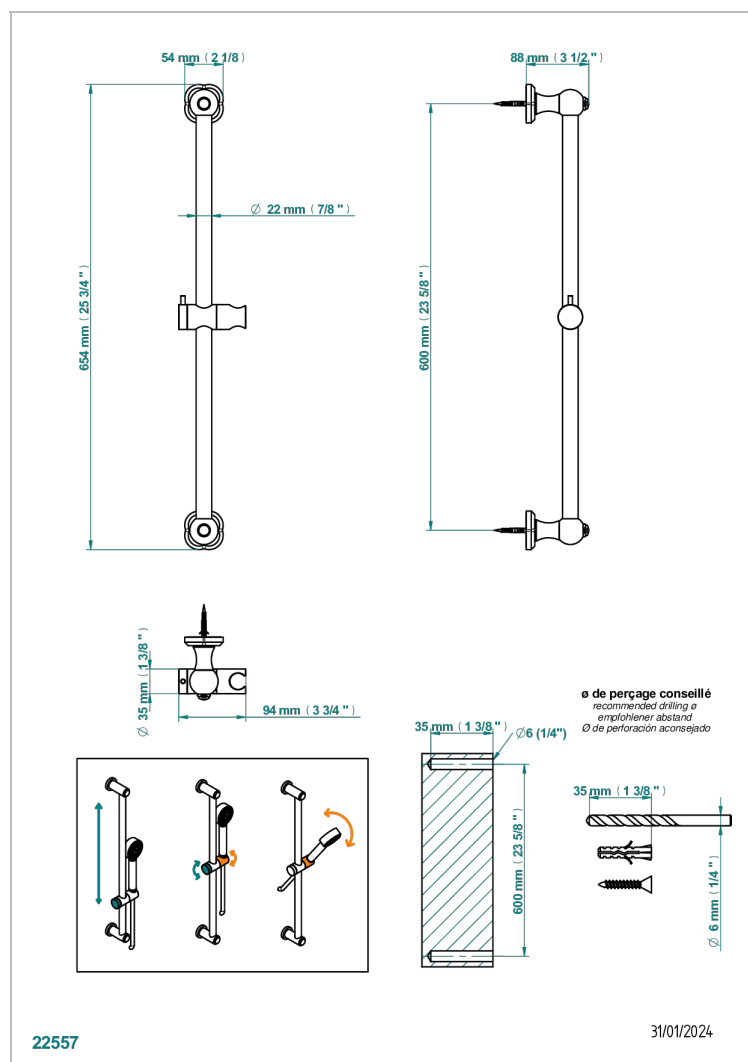

CAMELIA CLEAR CRYSTAL

U5L-258

Slide bar and hook

THG
PARIS

CHARACTERISTIC

- Camélia Clear crystal
- Slide bar and hook

AVAILABLE FINITIONS

Antique nickel - H28
Black ceram - D30
Blush PVD - H62
Brass color PVD - H49
Brown bronze color PVD - F33
Gold color PVD - H52