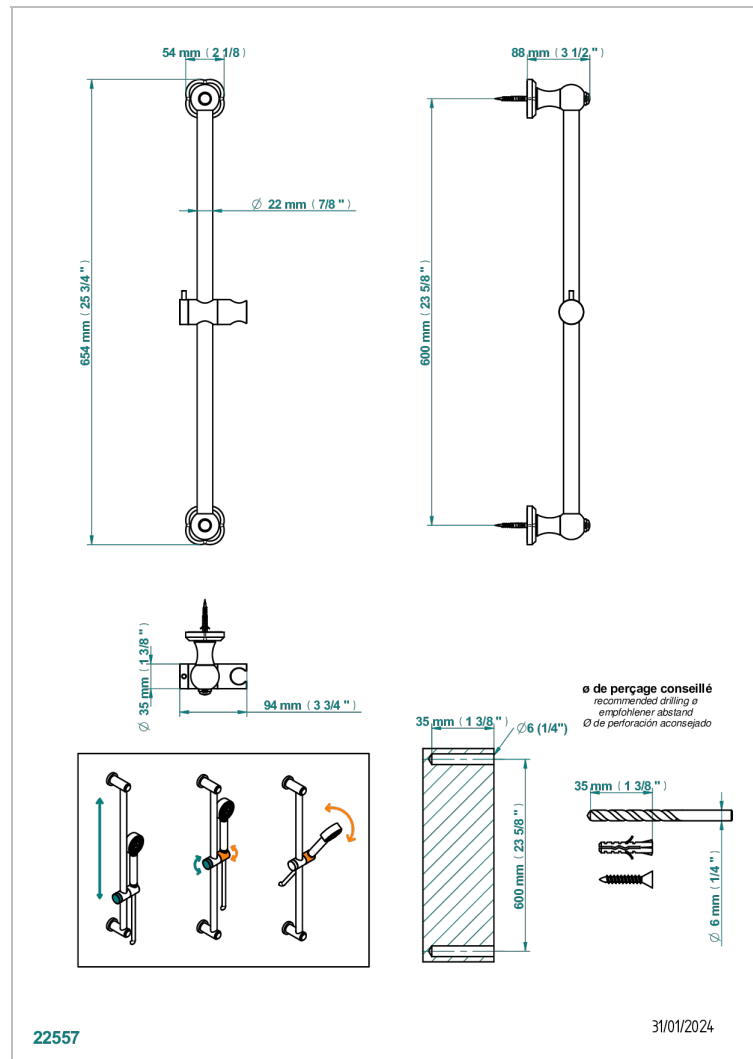

CAMELIA BLACK CRYSTAL

U5K-258

60 cm SLIDE BAR AND HOOK

THG[®]
PARIS

CHARACTERISTIC

- Camélia Black crystal
- 60 cm SLIDE BAR AND HOOK

AVAILABLE FINITIONS

Black ceram - D30
Blush PVD - H62
Brass color PVD - H49
Brown bronze color PVD - F33
Chrome polished - A02
Gold color PVD - H52

Nickel antique / Sovereign - H28
Nickel color PVD - H55
Nickel polished - B01
Soft matt gold - F31
Umber PVD - H66