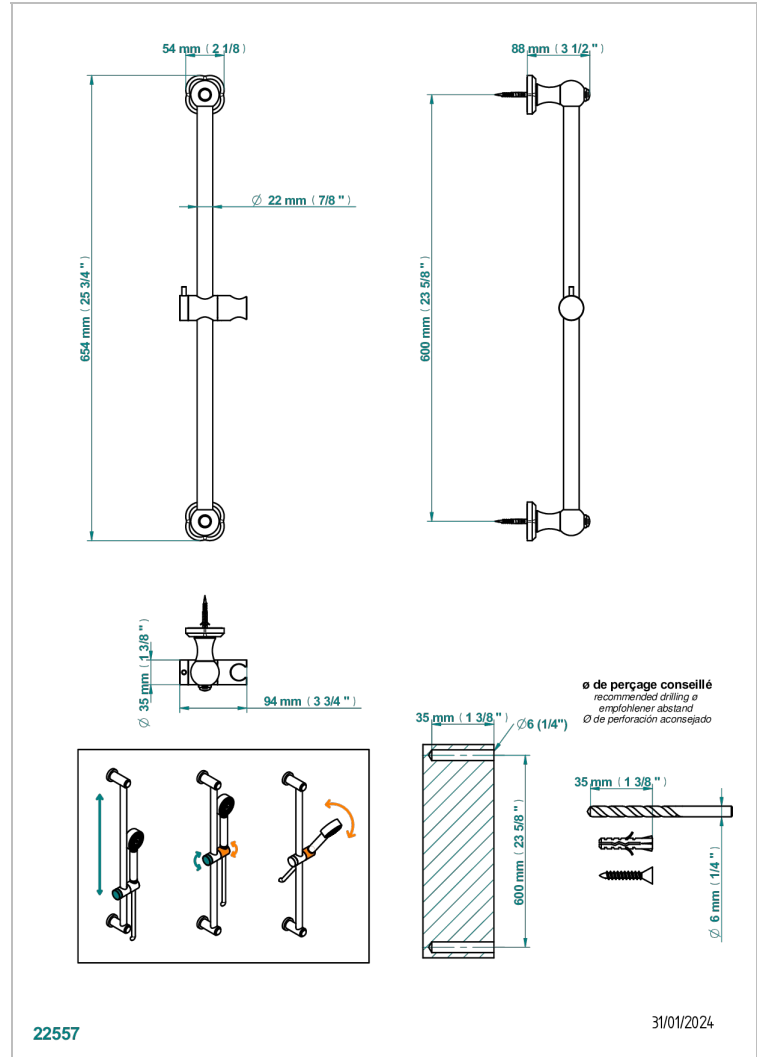

CAMELIA BLACK CRYSTAL

U5K-258

Slide bar and hook

THG
PARIS

CHARACTERISTIC

- Camélia Black crystal
- Slide bar and hook

AVAILABLE FINITIONS

Antique nickel - H28
Black ceram - D30
Blush PVD - H62
Brass color PVD - H49
Brown bronze color PVD - F33
Gold color PVD - H52