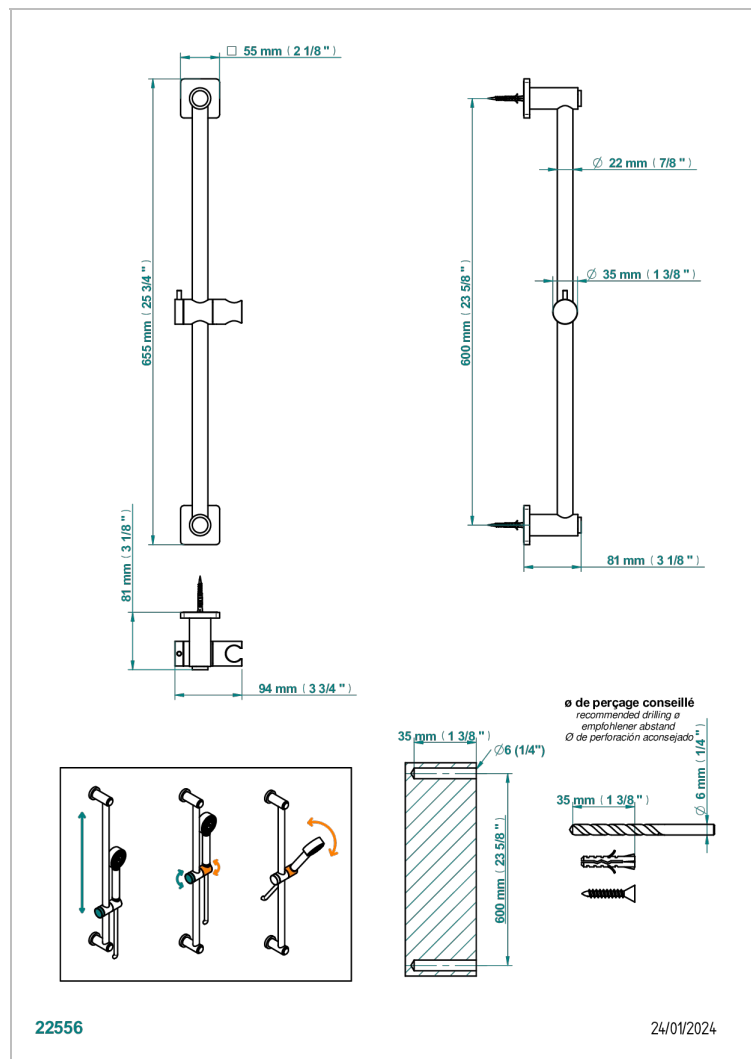

PROFIL BLACK ONYX WITH LEVER HANDLES

A6P-258

60 cm SLIDE BAR AND HOOK

CHARACTERISTIC

- Profil Black Onyx with lever handles
- 60 cm SLIDE BAR AND HOOK

AVAILABLE FINITIONS

Black ceram - D30

Blush PVD - H62