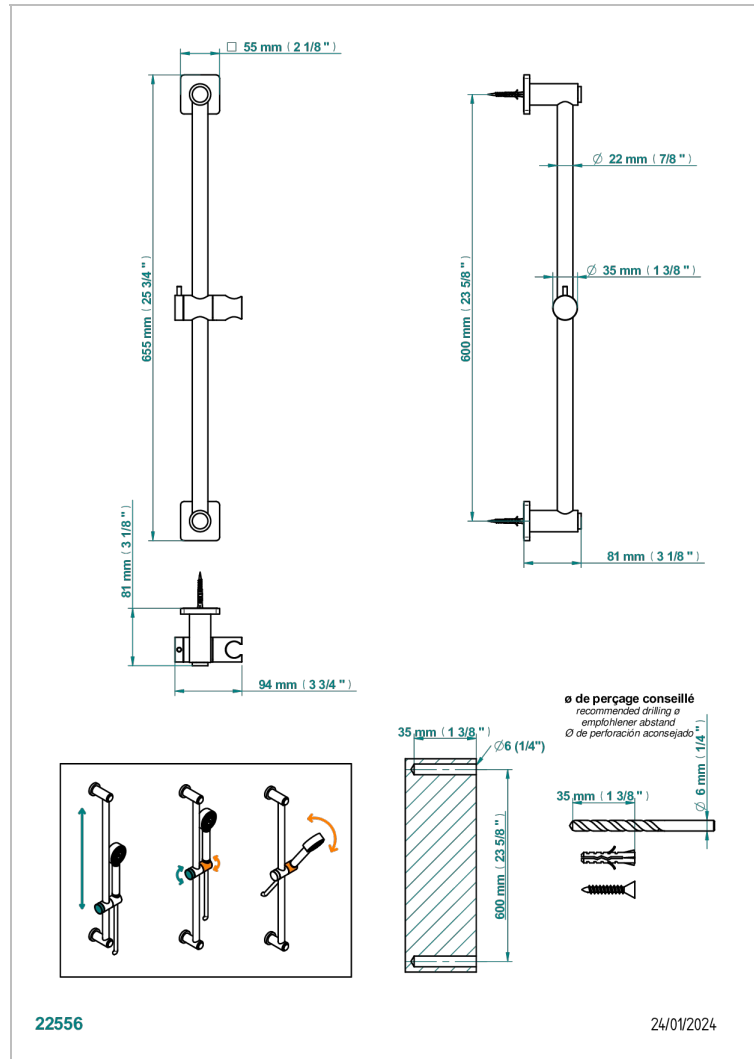

PROFIL BLACK ONYX

A6N-258

60 cm SLIDE BAR AND HOOK

CHARACTERISTIC

- Profil Black Onyx
- 60 cm SLIDE BAR AND HOOK

AVAILABLE FINITIONS

Black ceram - D30
Blush PVD - H62
Brass color PVD - H49
Brown bronze color PVD - F33
Chrome polished - A02
Chrome polished / gold polished - G02